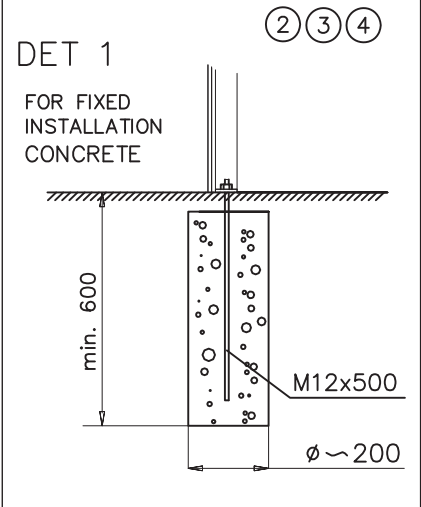

① RF3210M	PCS ST	② N00129	PCS ST
	1		4
		M12x500	
③ 902234	PCS ST	④ 980165	PCS ST
	4		4
M12		24x13x2,5	

**CHILLA**

FOR INSTALLATION OF  
CHILLOUT STAND WITH  
USB SOCKET: CONNECT THE  
PLUG TO PREINSTALLED  
SCHUCKOSOCKET