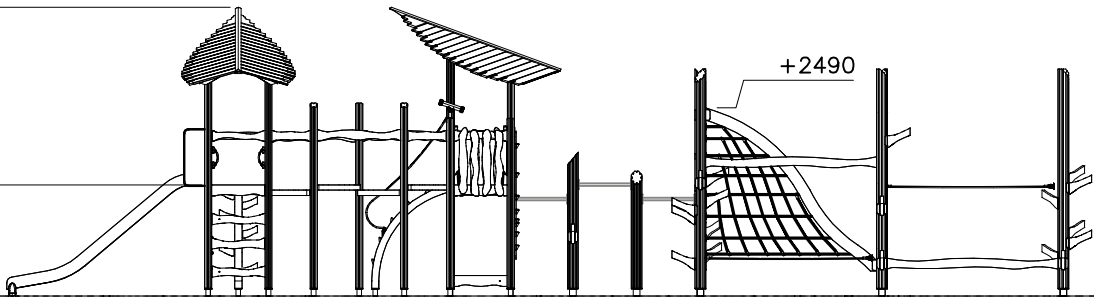

EN/AS Impact Area 108.9 m²

Falling Space 112.1 m²

Max Falling Height 2600 mm

+3820

+1470

+0

+2490

PLEASE CHECK
INSTALLATION
INSTRUCTION OF 175595
+ ALSO PAGE 8B.