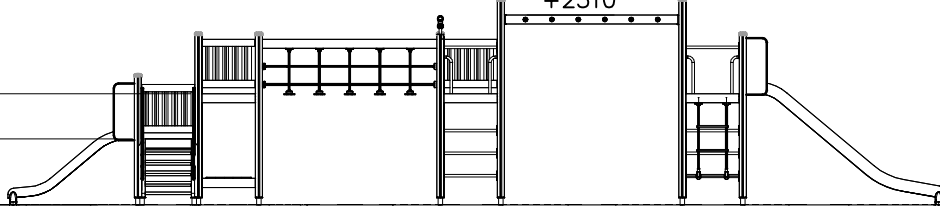

—— EN/AS Impact Area 54.6 m<sup>2</sup>  
- - - - Falling Space 56.5 m<sup>2</sup>  
Max Falling Height 1470 mm

+2730

+1470

+870

+0

+2510

DATE: 11.12.2024

008986  750x750	PCS 4	702286  65x65	PCS 1	702339  118x78	PCS 1	706371-707  15x345x750	PCS 4	706439  L 704	PCS 19	706443  32x45x702	PCS 8
706450  600x381x2685	PCS 1	706452  600x780x1470	PCS 1	706453  15x145x600	PCS 6	706461  15x400x703	PCS 1	706473-305  +1470	PCS 1	706484  93x93x2150	PCS 8
706505  35x70x730	PCS 4	706527  93x93x1600	PCS 2	706531  FASTENER KIT	PCS 16	706533  FASTENER KIT	PCS 2	706534  FASTENER KIT	PCS 1	706535  FASTENER KIT	PCS 4
706546  FASTENER KIT	PCS 1	706662  93x93x2600	PCS 4	706746  45x640x701	PCS 4	706748  FASTENER KIT	PCS 4	707133  10x80x745	PCS 2	707145  43x93x717	PCS 2
707146-707  15x145x1153	PCS 4	707191  +870	PCS 1	707224  FASTENER KIT	PCS 1	707255  45x120x2480	PCS 2	707260-305  FASTENER KIT	PCS 2	707268  FASTENER KIT	PCS 1
707290  127x300x2355	PCS 1	707304  30.7x60.9x100	PCS 1	707585  FASTENER KIT	PCS 1	707732  FASTENER KIT	PCS 16	900240  Ø8x70	PCS 36	901868  Ø34x598	PCS 6
901879  FASTENER KIT	PCS 4	901902  FASTENER KIT	PCS 4	903093  Ø8x90	PCS 76	905138  FASTENER KIT	PCS 13	905196  FASTENER KIT	PCS 13	907688-216  FASTENER KIT	PCS 6

DATE: 11.12.2024

907694-216	PCS 10	907701-216	PCS 10	909256	PCS 12	909511	PCS 16	909519	PCS 16	980114	PCS 8
											
40x120x704				Ø16/8.4		90x90x650		50x380x380		Ø4x20	
980123	PCS 4	980128	PCS 12	980131	PCS 52		PCS		PCS		PCS
											
Ø7x60		Ø7x40		Ø6x60							
	PCS		PCS		PCS		PCS		PCS		PCS
	PCS		PCS		PCS		PCS		PCS		PCS
	PCS		PCS		PCS		PCS		PCS		PCS
	PCS		PCS		PCS		PCS		PCS		PCS