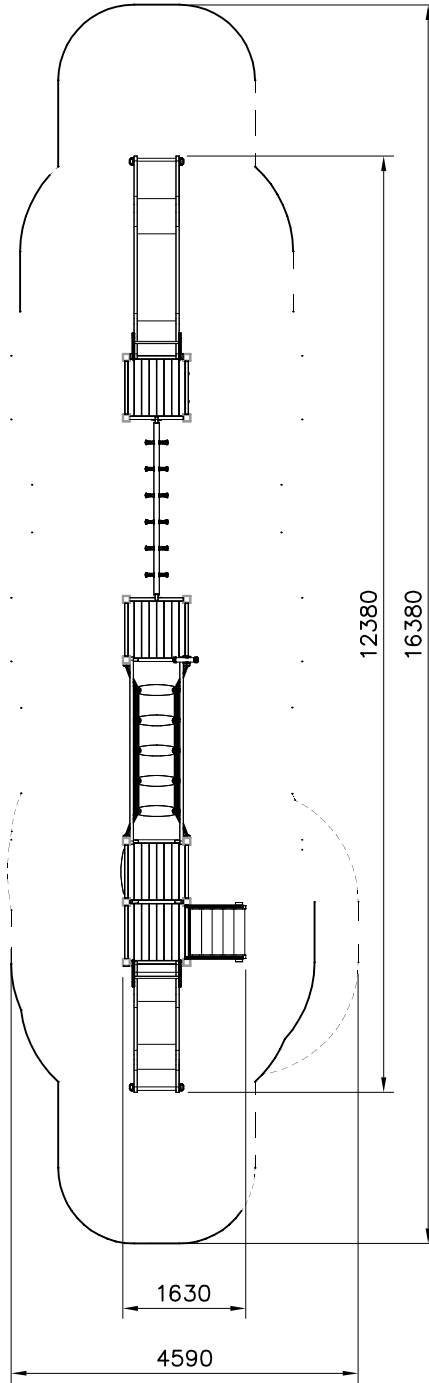

—— EN/AS Impact Area 54.6 m<sup>2</sup>  
- - - - Falling Space 56.5 m<sup>2</sup>  
Max Falling Height 1470 mm

+2730

+1470

+870

+0

+2510

DATE: 11.12.2024

008986  750x750	PCS 4	702286  65x65	PCS 1	702339  118x78	PCS 1	706371-707  15x345x750	PCS 4	706439  L 704	PCS 19	706443  32x45x702	PCS 8
706450  600x381x2685	PCS 1	706452  600x780x1470	PCS 1	706453  15x145x600	PCS 6	706461  15x400x703	PCS 1	706473-305  +1470	PCS 1	706484  93x93x2150	PCS 8
706505  35x70x730	PCS 4	706527  93x93x1600	PCS 2	706531  FASTENER KIT	PCS 16	706533  FASTENER KIT	PCS 2	706534  FASTENER KIT	PCS 1	706535  FASTENER KIT	PCS 4
706546  FASTENER KIT	PCS 1	706662  93x93x2600	PCS 4	706746  45x640x701	PCS 4	706748  FASTENER KIT	PCS 4	707133  10x80x745	PCS 2	707145  43x93x717	PCS 2
707146-707  15x145x1153	PCS 4	707191  +870	PCS 1	707224  FASTENER KIT	PCS 1	707255  45x120x2480	PCS 2	707260-305  FASTENER KIT	PCS 2	707268  FASTENER KIT	PCS 1
707290  127x300x2355	PCS 1	707304  30.7x60.9x100	PCS 1	707585  FASTENER KIT	PCS 1	707732  FASTENER KIT	PCS 16	900240  Ø8x70	PCS 36	901868  Ø34x598	PCS 6
901879  FASTENER KIT	PCS 4	901902  FASTENER KIT	PCS 4	903093  Ø8x90	PCS 76	905138  FASTENER KIT	PCS 13	905196  FASTENER KIT	PCS 13	907688-216  FASTENER KIT	PCS 6

DATE: 11.12.2024

907694-216	PCS 10	907701-216	PCS 10	909256	PCS 12	909511	PCS 16	909519	PCS 16	980114	PCS 8
											
40x120x704				Ø16/8.4		90x90x650		50x380x380		Ø4x20	
980123	PCS 4	980128	PCS 12	980131	PCS 52		PCS		PCS		PCS
											
Ø7x60		Ø7x40		Ø6x60							
	PCS		PCS		PCS		PCS		PCS		PCS
	PCS		PCS		PCS		PCS		PCS		PCS
	PCS		PCS		PCS		PCS		PCS		PCS
	PCS		PCS		PCS		PCS		PCS		PCS