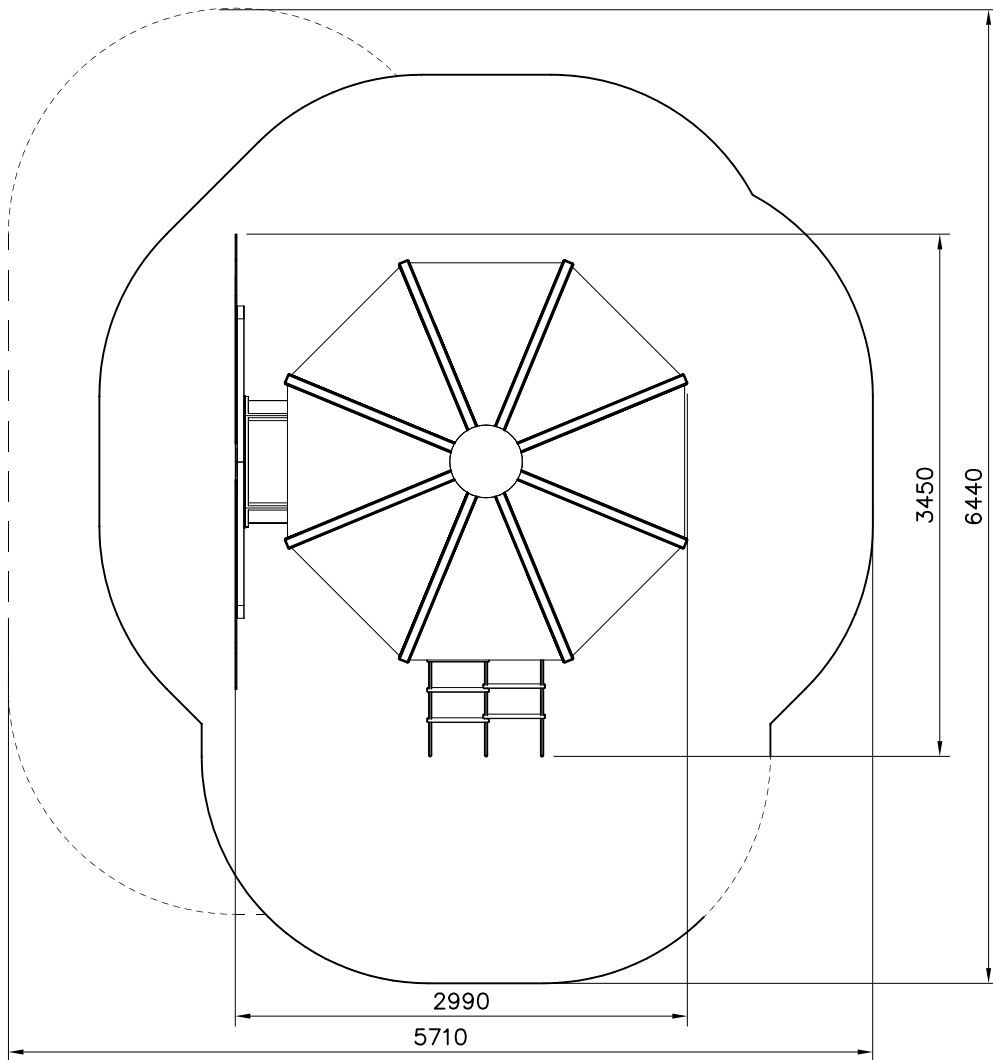

- EN/AS Impact Area 24.4 m²
- - - Falling Space 30.3 m²
Max Falling Height 1470 mm

DATE: 30.10.2023

700400  15x400x703	PCS 8	702286  65x65	PCS 1	702339  118x78	PCS 1	706308-702  10x640x702	PCS 1	706439-603  L 704	PCS 20	706443  32x45x702	PCS 8
706461  15x400x703	PCS 1	706462-305 	PCS 1	706534  FASTENER KIT	PCS 15	706536  FASTENER KIT	PCS 1	706766  FASTENER KIT	PCS 1	706778  FASTENER KIT	PCS 1
707386-702  10x640x702	PCS 6	707446  FASTENER KIT	PCS 1	707450  FASTENER KIT	PCS 6	707667-704  10x1295x1075	PCS 8	707688-603  45x70x1385	PCS 8	707689-603  45x145x1495	PCS 8
707691-704  15xØ480	PCS 1	707692-704  15xØ225	PCS 1	707732  FASTENER KIT	PCS 4	707735-705  15x702x550	PCS 2	707774  FASTENER KIT	PCS 2	707792  FASTENER KIT	PCS 1
707823  140x140x3025	PCS 1	707824  140x140x3250	PCS 8	707866  FASTENER KIT	PCS 9	900240  8x70	PCS 92	902270  Ø5x50	PCS 6	903093  Ø8x90	PCS 144
903112  135x135x750	PCS 9	903215  FASTENER KIT	PCS 12	905051  Ø24/8.4	PCS 51	905139  BLACK	PCS 1	905197  BLACK	PCS 1	907694-216  L 704	PCS 2
907701-216  8x70	PCS 4	909217  Ø16/8.4x1.6	PCS 51	909256  FASTENER KIT	PCS 24	909519  FASTENER KIT	PCS 2	909633  M8	PCS 12	909855  M8x35	PCS 12

909868  8x50	PCS 4	980101  Ø4.5x70	PCS 64	980114  Ø4x20	PCS 8	980123  Ø7x60	PCS 12	980128  7x40	PCS 105	980131  6x60	PCS 4
980150  M8	PCS 4	980151  Ø16/8.4	PCS 8	A10013  	PCS 1	P02510 	PCS 2	P06520  45x95x778	PCS 17	P10068  45x120x970	PCS 16
P10089  32x45x750	PCS 16	P13003  10x640x702	PCS 5	P13026 	PCS 1	P13336  15x1300x775	PCS 4	P13338  15x1300x775	PCS 3	P13982-705  10x961x1295	PCS 1
P13984-709  10x640x702	PCS 7	P14994  Ø400	PCS 4	P14995  Ø400	PCS 1	P17429  10x420x1600	PCS 4		PCS		PCS
	PCS		PCS		PCS		PCS		PCS		PCS
	PCS		PCS		PCS		PCS		PCS		PCS
	PCS		PCS		PCS		PCS		PCS		PCS