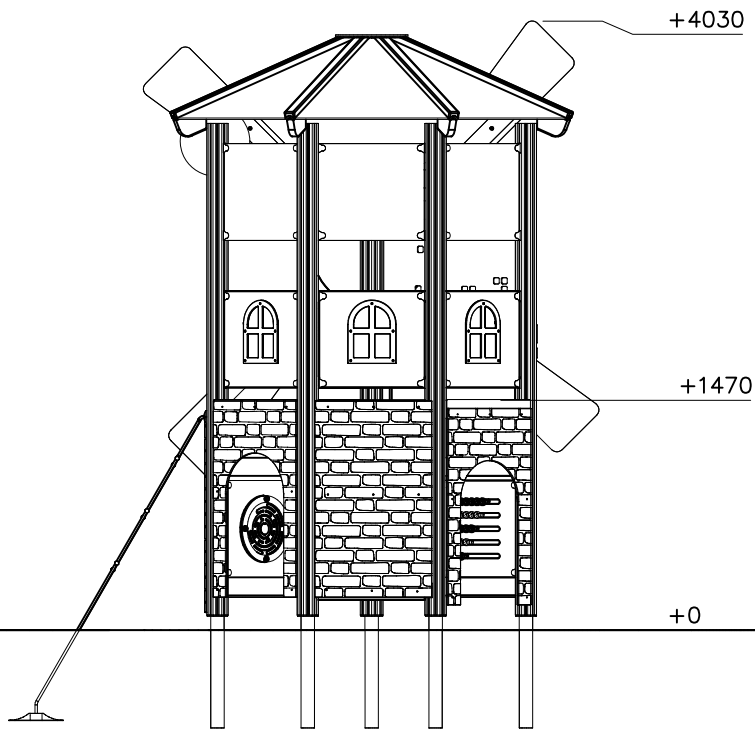

- EN/AS Impact Area 24.4 m²
- - - Falling Space 30.3 m²
Max Falling Height 1470 mm

DATE: 30.10.2023

700400  15x400x703	PCS 8	702286  65x65	PCS 1	702339  118x78	PCS 1	706308-702  10x640x702	PCS 1	706439-603  L 704	PCS 20	706443  32x45x702	PCS 8
706461  15x400x703	PCS 1	706462-305 	PCS 1	706534  FASTENER KIT	PCS 15	706536  FASTENER KIT	PCS 1	706766  FASTENER KIT	PCS 1	706778  FASTENER KIT	PCS 1
707386-702  10x640x702	PCS 6	707446  FASTENER KIT	PCS 1	707450  FASTENER KIT	PCS 6	707667-704  10x1295x1075	PCS 8	707688-603  45x70x1385	PCS 8	707689-603  45x145x1495	PCS 8
707691-704  15xØ480	PCS 1	707692-704  15xØ225	PCS 1	707732  FASTENER KIT	PCS 4	707735-705  15x702x550	PCS 2	707774  FASTENER KIT	PCS 2	707792  FASTENER KIT	PCS 1
707823  140x140x3025	PCS 1	707824  140x140x3250	PCS 8	707866  FASTENER KIT	PCS 9	900240  8x70	PCS 92	902270  Ø5x50	PCS 6	903093  Ø8x90	PCS 144
903112  135x135x750	PCS 9	903215  FASTENER KIT	PCS 12	905051  Ø24/8.4	PCS 51	905139  BLACK	PCS 1	905197  BLACK	PCS 1	907694-216  L 704	PCS 2
907701-216  8x70	PCS 4	909217  Ø16/8.4x1.6	PCS 51	909256  FASTENER KIT	PCS 24	909519  FASTENER KIT	PCS 2	909633  M8	PCS 12	909855  M8x35	PCS 12

909868  8x50	PCS 4	980101  Ø4.5x70	PCS 64	980114  Ø4x20	PCS 8	980123  Ø7x60	PCS 12	980128  7x40	PCS 105	980131  6x60	PCS 4
980150  M8	PCS 4	980151  Ø16/8.4	PCS 8	A10013  	PCS 1	P02510 	PCS 2	P06520  45x95x778	PCS 17	P10068  45x120x970	PCS 16
P10089  32x45x750	PCS 16	P13003  10x640x702	PCS 5	P13026 	PCS 1	P13336  15x1300x775	PCS 4	P13338  15x1300x775	PCS 3	P13982-705  10x961x1295	PCS 1
P13984-709  10x640x702	PCS 7	P14994  Ø400	PCS 4	P14995  Ø400	PCS 1	P17429  10x420x1600	PCS 4		PCS		PCS
	PCS		PCS		PCS		PCS		PCS		PCS
	PCS		PCS		PCS		PCS		PCS		PCS
	PCS		PCS		PCS		PCS		PCS		PCS