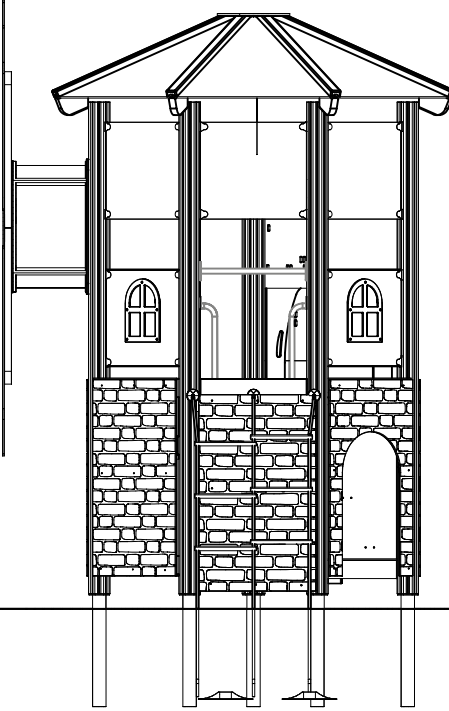

- EN/AS Impact Area 24.4 m²
- - - Falling Space 30.3 m²
Max Falling Height 1470 mm

DATE: 30.10.2023

700400  15x400x703	PCS 8	702286  65x65	PCS 1	702339  118x78	PCS 1	706308-702  10x640x702	PCS 1	706439-603  L 704	PCS 20	706443  32x45x702	PCS 8
706461  15x400x703	PCS 1	706462-305 	PCS 1	706534  FASTENER KIT	PCS 15	706536  FASTENER KIT	PCS 1	706766  FASTENER KIT	PCS 1	706778  FASTENER KIT	PCS 1
707386-702  10x640x702	PCS 6	707446  FASTENER KIT	PCS 1	707450  FASTENER KIT	PCS 6	707667-704  10x1295x1075	PCS 8	707688-603  45x70x1385	PCS 8	707689-603  45x145x1495	PCS 8
707691-704  15xØ480	PCS 1	707692-704  15xØ225	PCS 1	707732  FASTENER KIT	PCS 4	707735-705  15x702x550	PCS 2	707774  FASTENER KIT	PCS 2	707792  FASTENER KIT	PCS 1
707823  140x140x3025	PCS 1	707824  140x140x3250	PCS 8	707866  FASTENER KIT	PCS 9	900240  8x70	PCS 92	902270  Ø5x50	PCS 6	903093  Ø8x90	PCS 144
903112  135x135x750	PCS 9	903215  FASTENER KIT	PCS 12	905051  Ø24/8.4	PCS 51	905139  BLACK	PCS 1	905197  BLACK	PCS 1	907694-216  L 704	PCS 2
907701-216  8x70	PCS 4	909217  Ø16/8.4x1.6	PCS 51	909256  FASTENER KIT	PCS 24	909519  FASTENER KIT	PCS 2	909633  M8	PCS 12	909855  M8x35	PCS 12

909868  8x50	PCS 4	980101  Ø4.5x70	PCS 64	980114  Ø4x20	PCS 8	980123  Ø7x60	PCS 12	980128  7x40	PCS 105	980131  6x60	PCS 4
980150  M8	PCS 4	980151  Ø16/8.4	PCS 8	A10013  	PCS 1	P02510 	PCS 2	P06520  45x95x778	PCS 17	P10068  45x120x970	PCS 16
P10089  32x45x750	PCS 16	P13003  10x640x702	PCS 5	P13026 	PCS 1	P13336  15x1300x775	PCS 4	P13338  15x1300x775	PCS 3	P13982-705  10x961x1295	PCS 1
P13984-709  10x640x702	PCS 7	P14994  Ø400	PCS 4	P14995  Ø400	PCS 1	P17429  10x420x1600	PCS 4		PCS		PCS
	PCS		PCS		PCS		PCS		PCS		PCS
	PCS		PCS		PCS		PCS		PCS		PCS
	PCS		PCS		PCS		PCS		PCS		PCS