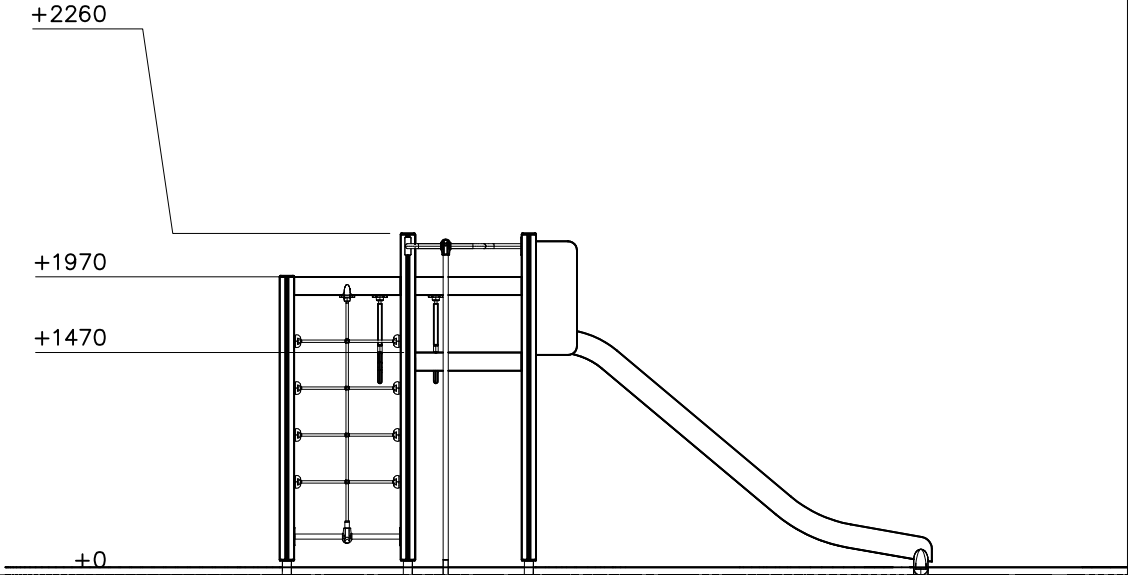

DATE: 13.5.2022

008986  750x750	PCS 1	702286  65x65	PCS 1	702339  118x78	PCS 1	706371-702  15x345x750	PCS 2	706439-603  L 704	PCS 4	706443  32x45x702	PCS 2
706450-603  600x381x2685	PCS 1	706473-303  +1470	PCS 1	706480-303  1580x705	PCS 1	706481-702  93x93x10	PCS 8	706484-603  93x93x2150	PCS 4	706485-303  1555x1555	PCS 1
706505  35x70x730	PCS 2	706511-603  93x93x1870	PCS 3	706512-603  70x120x704	PCS 2	706514-603  70x120x1504	PCS 3	706531  706533	PCS 8	PCS 1	
706535  FASTENER KIT	PCS 1	706540-702  20x702x415	PCS 4	706541  FASTENER KIT	PCS 1	706542  FASTENER KIT	PCS 1	706543  706546	PCS 1	PCS 1	
706557  FASTENER KIT	PCS 4	706559  FASTENER KIT	PCS 1	706600-303  FASTENER KIT	PCS 1	706735-303  FASTENER KIT	PCS 1	706742  FASTENER KIT	PCS 1	706905-603  93x93x1870	PCS 1
706932  FASTENER KIT	PCS 1	707133  10x80x745	PCS 1	707209-702  10x640x702	PCS 1	707450  FASTENER KIT	PCS 1	707732  FASTENER KIT	PCS 2	900240  Ø8x70	PCS 22
901868  Ø34x598	PCS 3	901879  FASTENER KIT	PCS 2	901902  FASTENER KIT	PCS 8	901916  L 650	PCS 1	903093  Ø8x90	PCS 36	907694-216  40x120x704	PCS 7

907695-216	PCS	907698-216	PCS	907701-216	PCS	909511	PCS	909519	PCS	980107	PCS
	1		1		2		8		9		16
		L 2054				90x90x650		50x380x380		Ø6x60	
980114	PCS		PCS		PCS		PCS		PCS		PCS
	8										
Ø4x20											
	PCS		PCS		PCS		PCS		PCS		PCS
	PCS		PCS		PCS		PCS		PCS		PCS
	PCS		PCS		PCS		PCS		PCS		PCS
	PCS		PCS		PCS		PCS		PCS		PCS

- EN/AS Impact Area 35.4 m²
- - - - Falling Space 35.4 m²
- Max Falling Height 1970 mm

Max Falling Height.