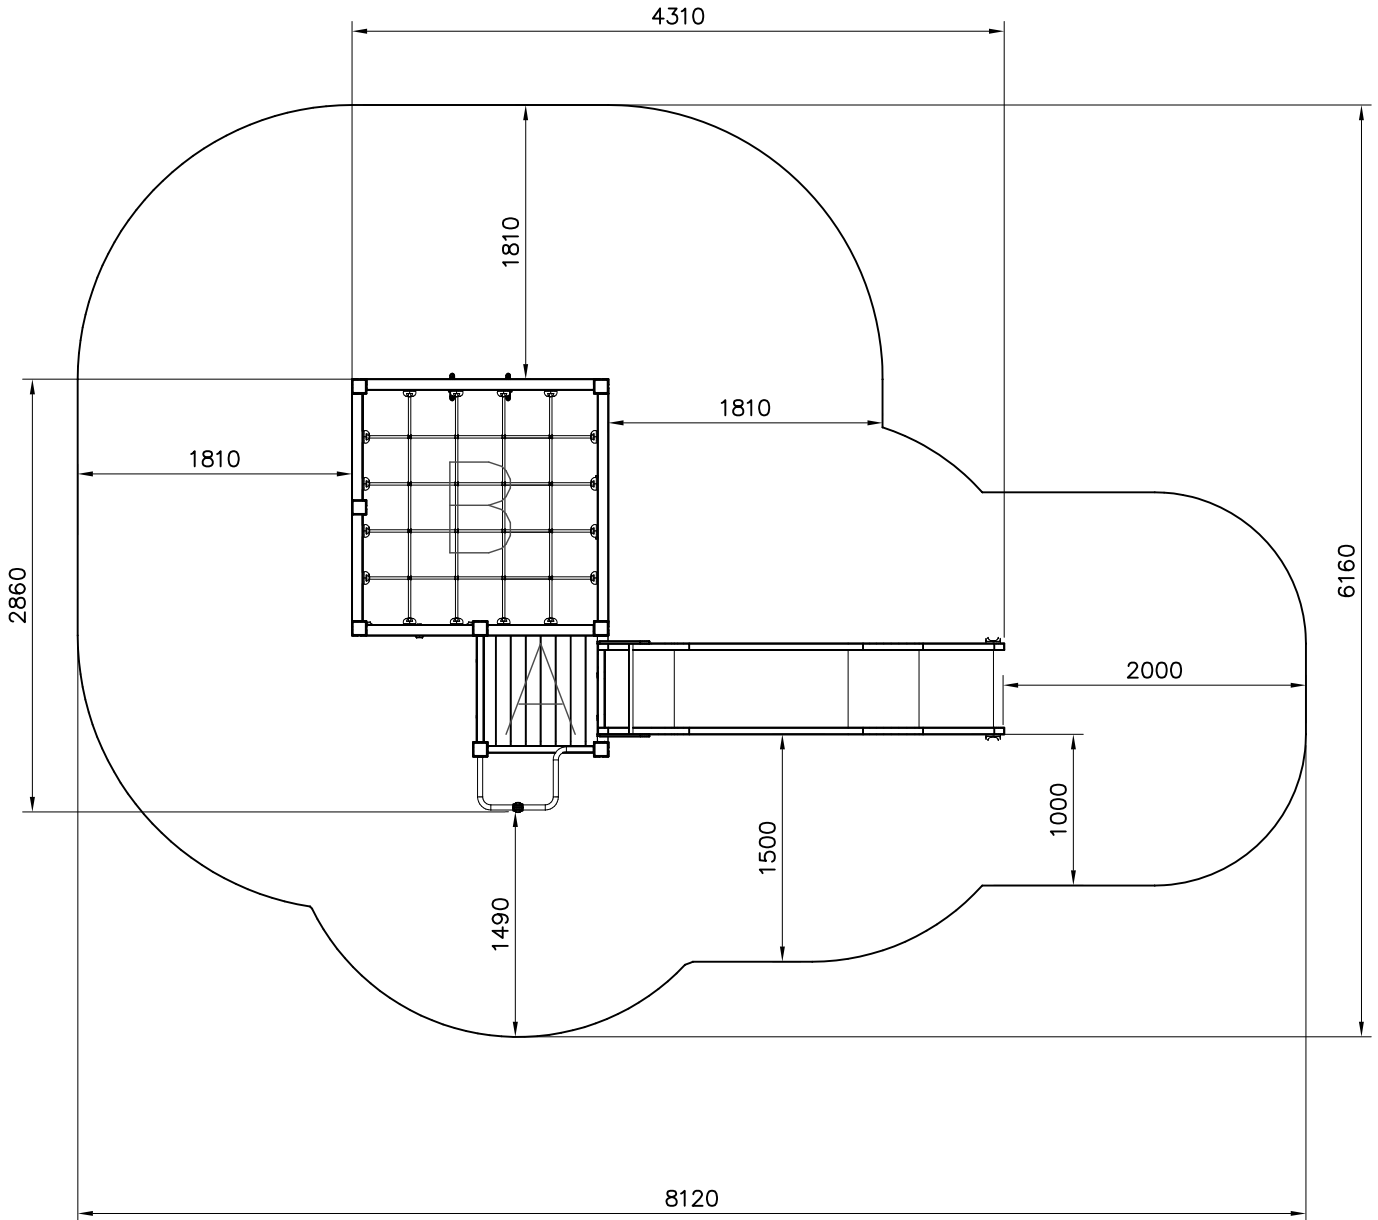

DATE: 13.5.2022

008986  750x750	PCS 1	702286  65x65	PCS 1	702339  118x78	PCS 1	706371-702  15x345x750	PCS 2	706439-603  L 704	PCS 4	706443  32x45x702	PCS 2
706450-603  600x381x2685	PCS 1	706473-303  +1470	PCS 1	706480-303  1580x705	PCS 1	706481-702  93x93x10	PCS 8	706484-603  93x93x2150	PCS 4	706485-303  1555x1555	PCS 1
706505  35x70x730	PCS 2	706511-603  93x93x1870	PCS 3	706512-603  70x120x704	PCS 2	706514-603  70x120x1504	PCS 3	706531  706533	PCS 8	PCS 1	
706535  FASTENER KIT	PCS 1	706540-702  20x702x415	PCS 4	706541  FASTENER KIT	PCS 1	706542  FASTENER KIT	PCS 1	706543  706546	PCS 1	PCS 1	
706557  FASTENER KIT	PCS 4	706559  FASTENER KIT	PCS 1	706600-303  FASTENER KIT	PCS 1	706735-303  FASTENER KIT	PCS 1	706742  FASTENER KIT	PCS 1	706905-603  93x93x1870	PCS 1
706932  FASTENER KIT	PCS 1	707133  10x80x745	PCS 1	707209-702  10x640x702	PCS 1	707450  FASTENER KIT	PCS 1	707732  FASTENER KIT	PCS 2	900240  Ø8x70	PCS 22
901868  Ø34x598	PCS 3	901879  FASTENER KIT	PCS 2	901902  FASTENER KIT	PCS 8	901916  L 650	PCS 1	903093  Ø8x90	PCS 36	907694-216  40x120x704	PCS 7

907695-216	PCS	907698-216	PCS	907701-216	PCS	909511	PCS	909519	PCS	980107	PCS
	1		1		2		8		9		16
		L 2054				90x90x650		50x380x380		Ø6x60	
980114	PCS		PCS		PCS		PCS		PCS		PCS
	8										
Ø4x20											
	PCS		PCS		PCS		PCS		PCS		PCS
	PCS		PCS		PCS		PCS		PCS		PCS
	PCS		PCS		PCS		PCS		PCS		PCS
	PCS		PCS		PCS		PCS		PCS		PCS

- EN/AS Impact Area 35.4 m²
- - - - Falling Space 35.4 m²
- Max Falling Height 1970 mm

Max Falling Height.