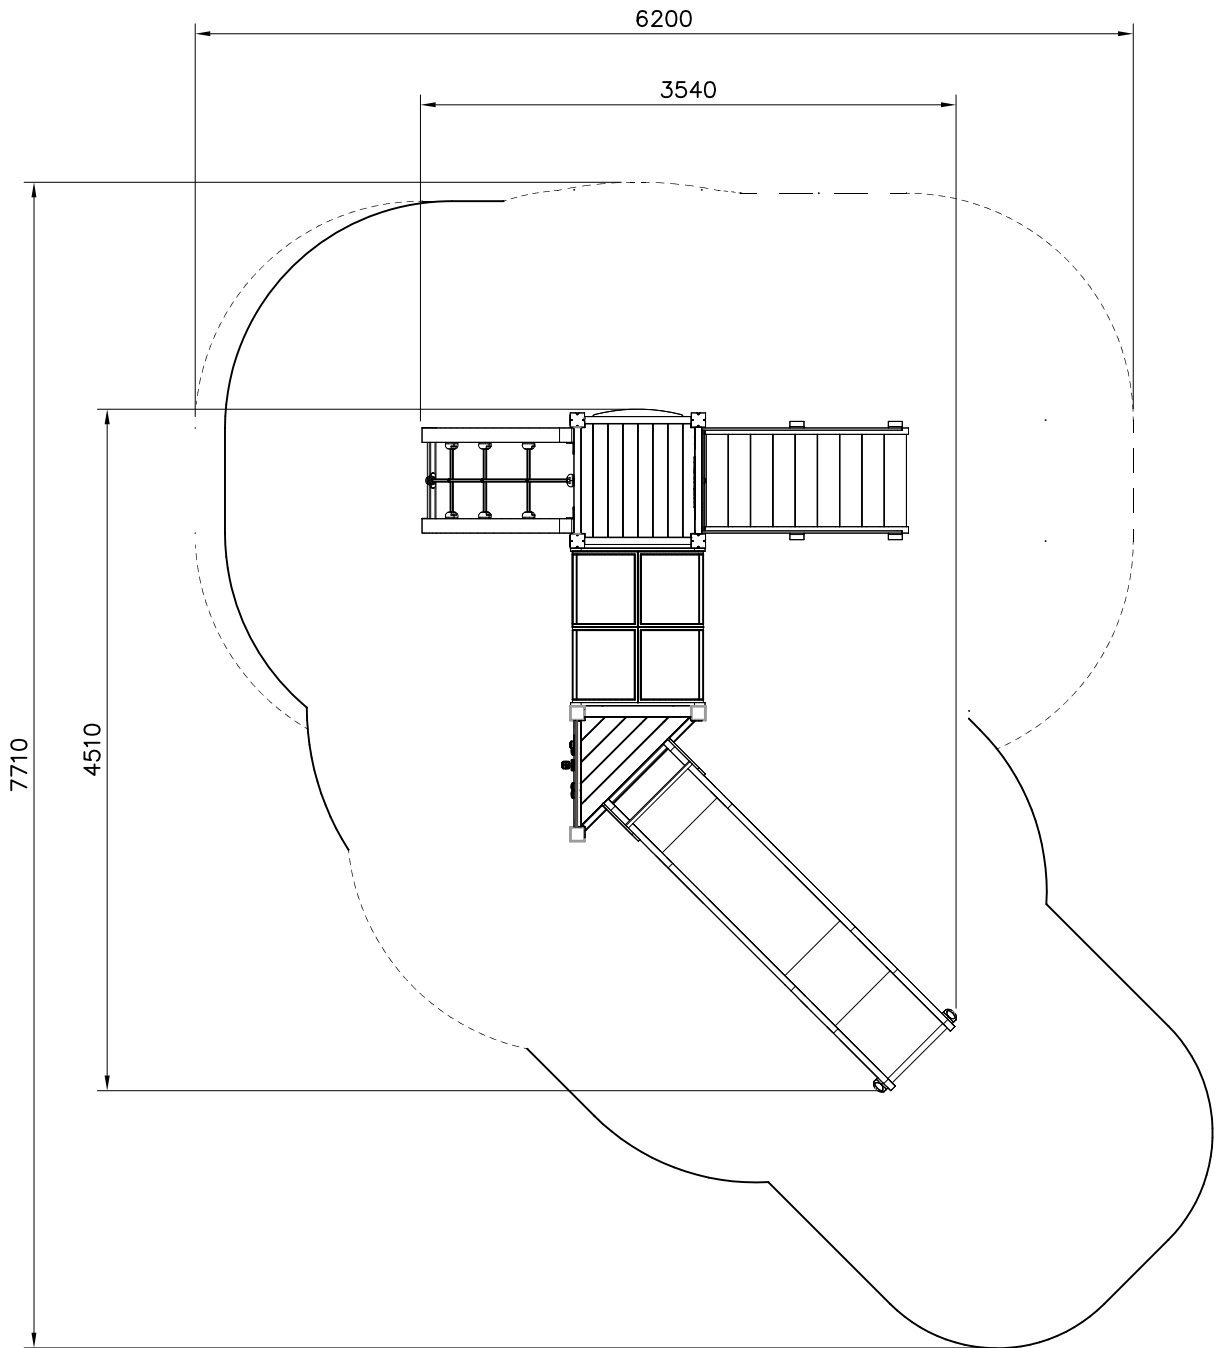

- EN/AS Impact Area 33 m²
- - - Falling Space 35.8 m²
Max Falling Height 1470 mm

DATE: 15.12.2021

008985  32x714x714	PCS 1	008986  750x750	PCS 1	701665  45x95x555	PCS 1	702286  65x65	PCS 1	702339  118x78	PCS 1	706371-704  15x345x750	PCS 2
706428  15x93x888	PCS 4	706429  32x45x704	PCS 4	706436-704  10x640x702	PCS 2	706439  L 704	PCS 6	706443  32x45x702	PCS 2	706444  93x93x3200	PCS 4
706450-604  600x381x2685	PCS 1	706453  15x145x600	PCS 2	706484  93x93x2150	PCS 1	706508  32x45x650	PCS 3	706510  45x120x1030	PCS 1	706512  70x120x704	PCS 2
706531  FASTENER KIT	PCS 11	706534  FASTENER KIT	PCS 2	706535  FASTENER KIT	PCS 1	706537  FASTENER KIT	PCS 1	706538  FASTENER KIT	PCS 1	706539  FASTENER KIT	PCS 1
706547  FASTENER KIT	PCS 1	706669  93x93x2400	PCS 2	706778  FASTENER KIT	PCS 2	706871  95x1005x1365	PCS 1	706872  95x1005x1365	PCS 1	706873-305  1455x505	PCS 1
706877  FASTENER KIT	PCS 1	706945  FASTENER KIT	PCS 1	707133  10x80x745	PCS 1	707145  43x93x717	PCS 2	707149  43x93x717	PCS 2	707152-704  15x145x2009	PCS 4
707192  +1470	PCS 1	707226  FASTENER KIT	PCS 1	707732  FASTENER KIT	PCS 2	707918-704  20x275x640	PCS 8	709358-707  FASTENER KIT	PCS 1	709403-707  FASTENER KIT	PCS 1

DATE: 15.12.2021

901868	PCS 3	901879	PCS 2	902439	PCS 1	902474	PCS 1	903093	PCS 32	905138	PCS 3
											
Ø34x598				Left Hand		Right Hand		Ø8x90		GRAY	
905196	PCS 3	905821	PCS 4	905829	PCS 4	907692-216	PCS 2	907701-216	PCS 2	909511	PCS 11
											
GRAY		GREY		STRAIGHT CLE						90x90x650	
909519	PCS 11	980114	PCS 8	980123	PCS 8	980131	PCS 12				
											
50x380x380		Ø4x20		Ø7x60		Ø6x60					
	PCS		PCS		PCS		PCS		PCS		PCS
	PCS		PCS		PCS		PCS		PCS		PCS
	PCS		PCS		PCS		PCS		PCS		PCS