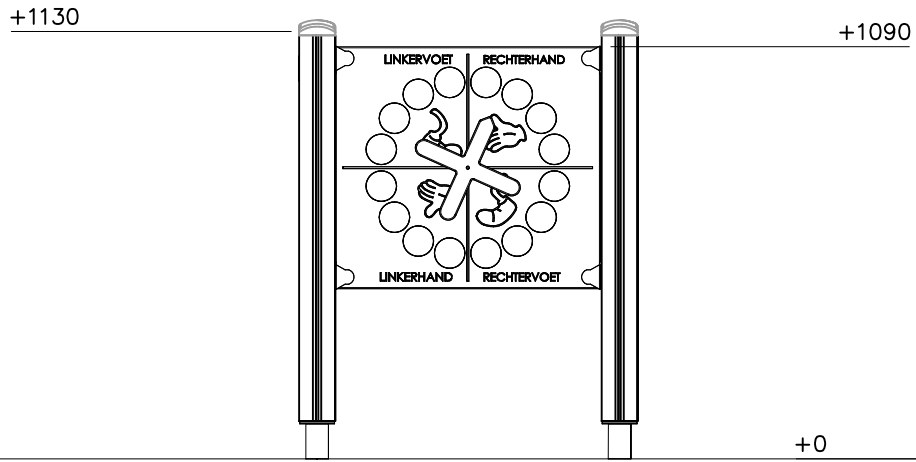

### **Q15961-9**

DATE: 24.5.2024

702286  65x65	PCS 1	706466-603  93x93x1025	PCS 2	706531  FASTENER KIT	PCS 2	706778  FASTENER KIT	PCS 1	905138  GRAY	PCS 2	905196  GRAY	PCS 2
909511  90x90x650	PCS 2	909519  50x380x380	PCS 2	980114  Ø4x20	PCS 4	980131  Ø6x60	PCS 8	P16076 	PCS 1		PCS
	PCS		PCS		PCS		PCS		PCS		PCS
	PCS		PCS		PCS		PCS		PCS		PCS
	PCS		PCS		PCS		PCS		PCS		PCS
	PCS		PCS		PCS		PCS		PCS		PCS
	PCS		PCS		PCS		PCS		PCS		PCS

<p>DET 1</p> 	<p>DET 2</p> 