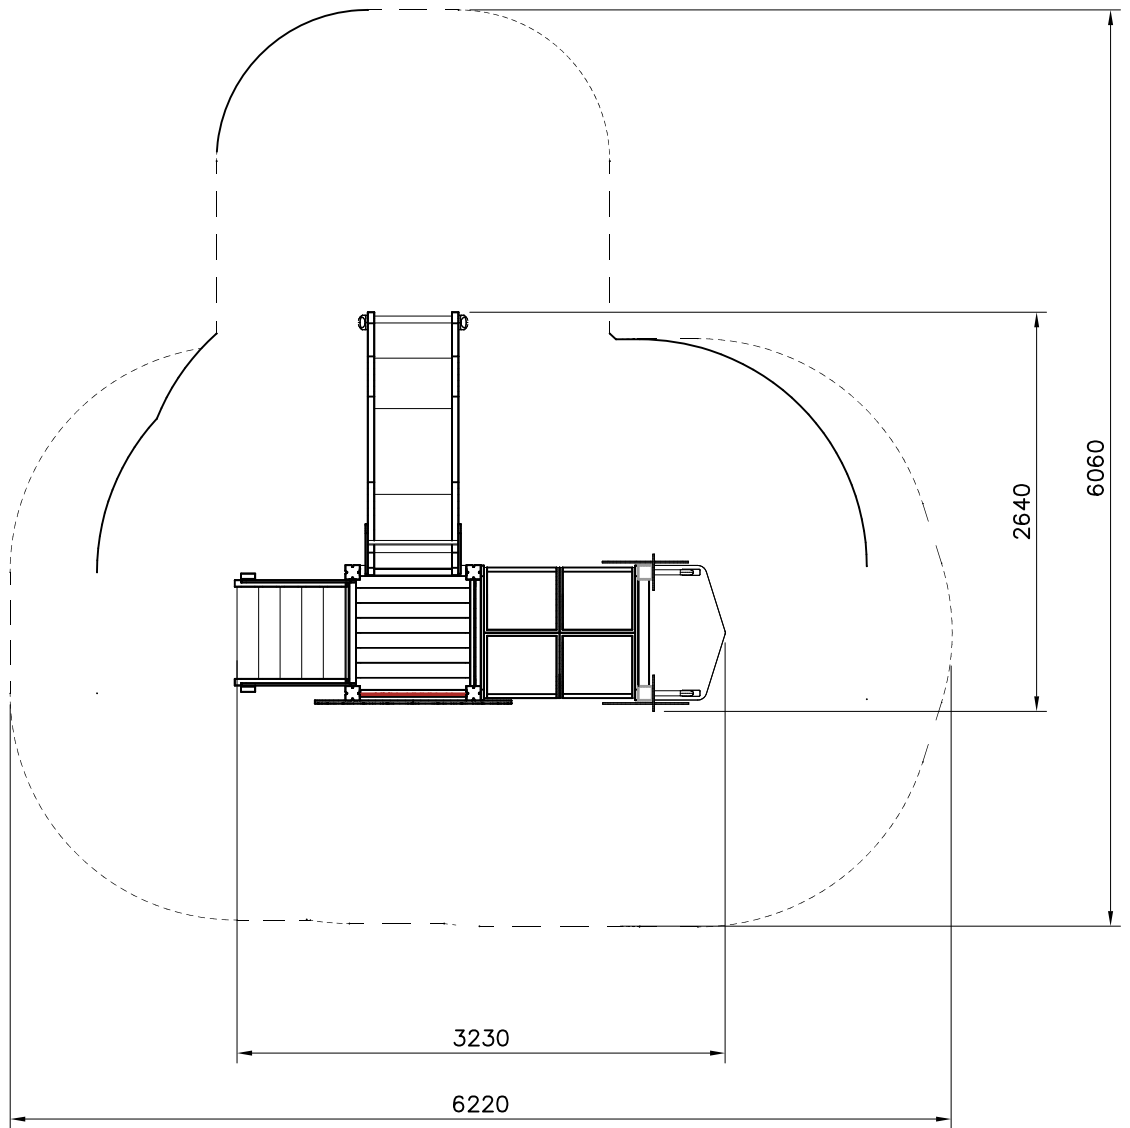

Max falling height

- EN/AS Impact Area 23.1 m²
- - - Falling Space 26.9 m²
Max Falling Height 1000 mm

DATE: 13.10.2021

008986  750x750	PCS 1	702286  65x65	PCS 1	706371-706  15x345x750	PCS 2	706436-706  10x640x702	PCS 1	706439-603  L 704	PCS 4	706443  32x45x702	PCS 2
706452-603  600x780x1470	PCS 1	706505  35x70x730	PCS 2	706512-603  70x120x704	PCS 7	706527-603  93x93x1600	PCS 2	706531  FASTENER KIT	PCS 8	706533  FASTENER KIT	PCS 1
706534  FASTENER KIT	PCS 1	706535  FASTENER KIT	PCS 1	706539  FASTENER KIT	PCS 1	706669-603  93x93x2400	PCS 4	707133  10x80x745	PCS 1	707145-603  43x93x717	PCS 2
707146-706  15x145x1153	PCS 4	707191-603  +870	PCS 1	707224  FASTENER KIT	PCS 1	707623  FASTENER KIT	PCS 1	707645  20x570x890	PCS 1	707647  8x280x700	PCS 1
707648  Ø570x10	PCS 2	707650  FASTENER KIT	PCS 1	707651  FASTENER KIT	PCS 1	707709-702  Ø240x10	PCS 2	707762  FASTENER KIT	PCS 2	707918-706  20x275x640	PCS 8
900240  Ø8x70	PCS 12	901868  Ø34x598	PCS 3	901879 	PCS 2	903093  Ø8x90	PCS 44	905138  GRAY	PCS 2	905196  GRAY	PCS 2
905821  GREY	PCS 4	905829  STRAIGHT CLE	PCS 4	908251  1100x1100x215	PCS 1	908330-216  908330-216	PCS 2	908355-216  Ø33,7x235x235	PCS 2	909511  90x90x650	PCS 8

DATE: 13.10.2021

909519  50x380x380	PCS 8	980114  Ø4x20	PCS 4	980128  Ø7x40	PCS 2	980131  Ø6x60	PCS 8	P10476  1300x650	PCS 2		PCS
	PCS		PCS		PCS		PCS		PCS		PCS
	PCS		PCS		PCS		PCS		PCS		PCS
	PCS		PCS		PCS		PCS		PCS		PCS
	PCS		PCS		PCS		PCS		PCS		PCS
	PCS		PCS		PCS		PCS		PCS		PCS
	PCS		PCS		PCS		PCS		PCS		PCS