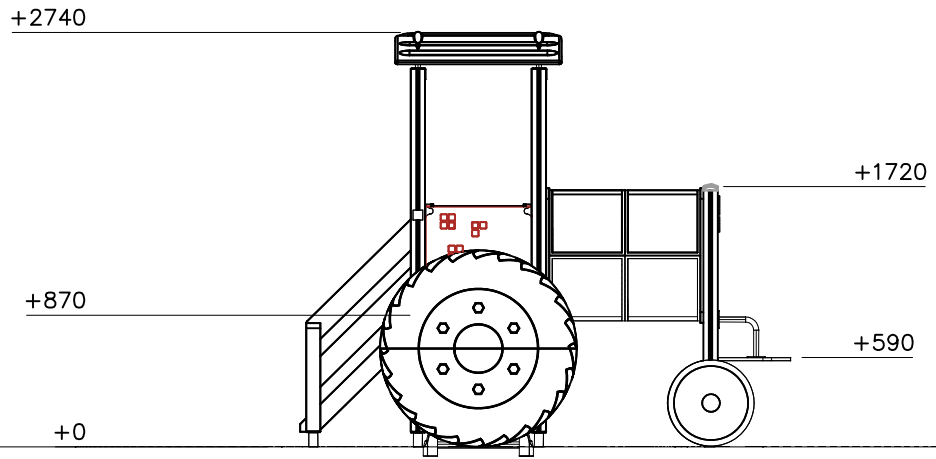

Max falling height

- EN/AS Impact Area 23.1 m²
- - - Falling Space 26.9 m²
Max Falling Height 1000 mm

DATE: 13.10.2021

008986  750x750	PCS 1	702286  65x65	PCS 1	706371-706  15x345x750	PCS 2	706436-706  10x640x702	PCS 1	706439-603  L 704	PCS 4	706443  32x45x702	PCS 2
706452-603  600x780x1470	PCS 1	706505  35x70x730	PCS 2	706512-603  70x120x704	PCS 7	706527-603  93x93x1600	PCS 2	706531  FASTENER KIT	PCS 8	706533  FASTENER KIT	PCS 1
706534  FASTENER KIT	PCS 1	706535  FASTENER KIT	PCS 1	706539  FASTENER KIT	PCS 1	706669-603  93x93x2400	PCS 4	707133  10x80x745	PCS 1	707145-603  43x93x717	PCS 2
707146-706  15x145x1153	PCS 4	707191-603  +870	PCS 1	707224  FASTENER KIT	PCS 1	707623  FASTENER KIT	PCS 1	707645  20x570x890	PCS 1	707647  8x280x700	PCS 1
707648  Ø570x10	PCS 2	707650  FASTENER KIT	PCS 1	707651  FASTENER KIT	PCS 1	707709-702  Ø240x10	PCS 2	707762  FASTENER KIT	PCS 2	707918-706  20x275x640	PCS 8
900240  Ø8x70	PCS 12	901868  Ø34x598	PCS 3	901879 	PCS 2	903093  Ø8x90	PCS 44	905138  GRAY	PCS 2	905196  GRAY	PCS 2
905821  GREY	PCS 4	905829  STRAIGHT CLE	PCS 4	908251  1100x1100x215	PCS 1	908330-216  908330-216	PCS 2	908355-216  Ø33,7x235x235	PCS 2	909511  90x90x650	PCS 8

DATE: 13.10.2021

909519  50x380x380	PCS 8	980114  Ø4x20	PCS 4	980128  Ø7x40	PCS 2	980131  Ø6x60	PCS 8	P10476  1300x650	PCS 2		PCS
	PCS		PCS		PCS		PCS		PCS		PCS
	PCS		PCS		PCS		PCS		PCS		PCS
	PCS		PCS		PCS		PCS		PCS		PCS
	PCS		PCS		PCS		PCS		PCS		PCS
	PCS		PCS		PCS		PCS		PCS		PCS
	PCS		PCS		PCS		PCS		PCS		PCS