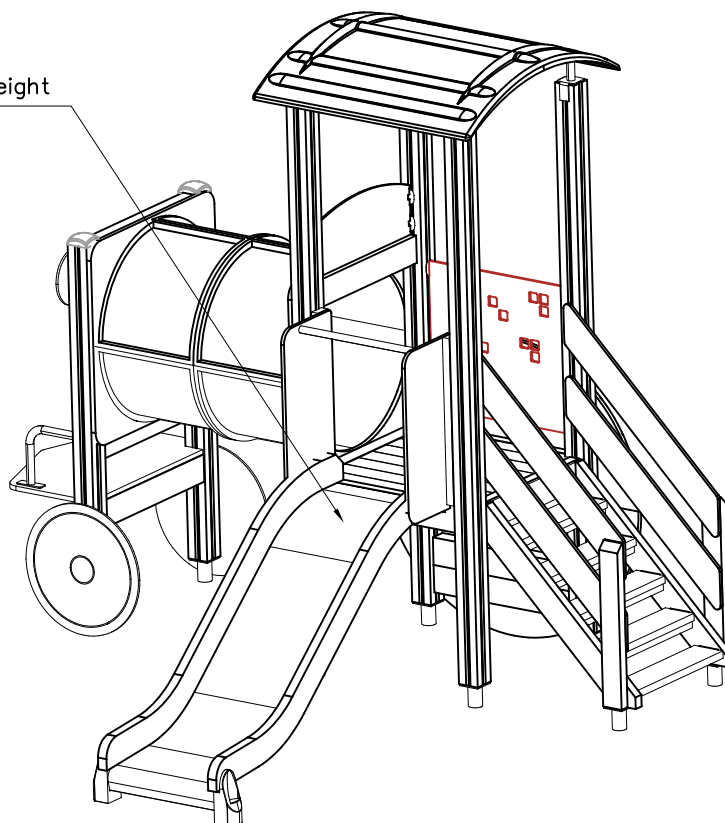

Max falling height

- EN/AS Impact Area 23.1 m²
- - - Falling Space 26.9 m²
Max Falling Height 1000 mm

DATE: 13.10.2021

008986  750x750	PCS 1	702286  65x65	PCS 1	706371-706  15x345x750	PCS 2	706436-706  10x640x702	PCS 1	706439-603  L 704	PCS 4	706443  32x45x702	PCS 2
706452-603  600x780x1470	PCS 1	706505  35x70x730	PCS 2	706512-603  70x120x704	PCS 7	706527-603  93x93x1600	PCS 2	706531  FASTENER KIT	PCS 8	706533  FASTENER KIT	PCS 1
706534  FASTENER KIT	PCS 1	706535  FASTENER KIT	PCS 1	706539  FASTENER KIT	PCS 1	706669-603  93x93x2400	PCS 4	707133  10x80x745	PCS 1	707145-603  43x93x717	PCS 2
707146-706  15x145x1153	PCS 4	707191-603  +870	PCS 1	707224  FASTENER KIT	PCS 1	707623  FASTENER KIT	PCS 1	707645  20x570x890	PCS 1	707647  8x280x700	PCS 1
707648  Ø570x10	PCS 2	707650  FASTENER KIT	PCS 1	707651  FASTENER KIT	PCS 1	707709-702  Ø240x10	PCS 2	707762  FASTENER KIT	PCS 2	707918-706  20x275x640	PCS 8
900240  Ø8x70	PCS 12	901868  Ø34x598	PCS 3	901879 	PCS 2	903093  Ø8x90	PCS 44	905138  GRAY	PCS 2	905196  GRAY	PCS 2
905821  GREY	PCS 4	905829  STRAIGHT CLE	PCS 4	908251  1100x1100x215	PCS 1	908330-216  908330-216	PCS 2	908355-216  Ø33,7x235x235	PCS 2	909511  90x90x650	PCS 8

DATE: 13.10.2021

909519  50x380x380	PCS 8	980114  Ø4x20	PCS 4	980128  Ø7x40	PCS 2	980131  Ø6x60	PCS 8	P10476  1300x650	PCS 2		PCS
	PCS		PCS		PCS		PCS		PCS		PCS
	PCS		PCS		PCS		PCS		PCS		PCS
	PCS		PCS		PCS		PCS		PCS		PCS
	PCS		PCS		PCS		PCS		PCS		PCS
	PCS		PCS		PCS		PCS		PCS		PCS
	PCS		PCS		PCS		PCS		PCS		PCS