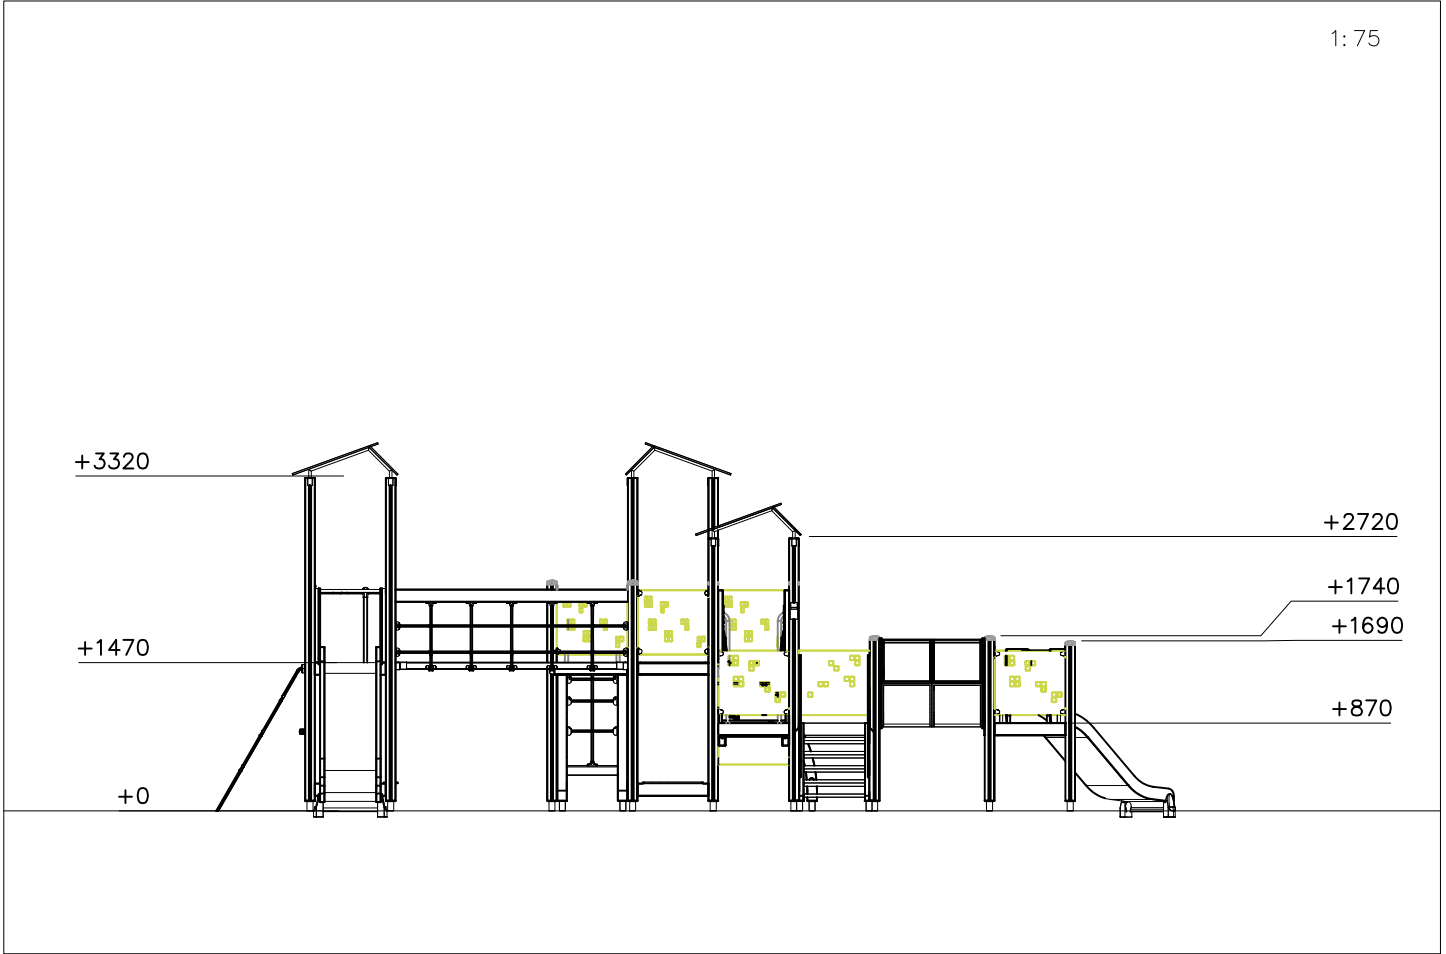

Max Falling Height.

— EN/AS Impact Area 71.3 m²
- - - Falling Space 75.4 m²
Max Falling Height 1470 mm

1:75

1:50

DATE: 11.6.2020

008985  32x714x714	PCS 5	008986  750x750	PCS 5	701665  45x95x555	PCS 1	702286  65x65	PCS 1	702339  118x78	PCS 1	705705-703  10x640x702	PCS 1
706371-703  15x345x750	PCS 4	706436-703  10x640x702	PCS 6	706439-603  L 704	PCS 26	706441-603  93x93x1550	PCS 1	706443  32x45x702	PCS 10	706444-603  93x93x3200	PCS 10
706446  15x900x1100	PCS 2	706447  15x390x1100	PCS 2	706448-703  10x640x1003	PCS 4	706450-603  600x381x2685	PCS 1	706452-603  600x780x1740	PCS 1	706453  15x145x600	PCS 9
706462-305  32x45x650	PCS 1	706475-603  1387x1020x325	PCS 1	706484-603  93x93x2150	PCS 4	706495  15x900x1900	PCS 1	706496  15x390x1900	PCS 1	706505  35x70x730	PCS 2
706508  32x45x650	PCS 15	706510-603  45x120x1030	PCS 5	706512-603  70x120x704	PCS 2	706527-603  93x93x1600	PCS 4	706531  FASTENER KIT	PCS 28	706533  FASTENER KIT	PCS 1
706534  FASTENER KIT	PCS 6	706535  FASTENER KIT	PCS 5	706536  FASTENER KIT	PCS 1	706537  FASTENER KIT	PCS 5	706538  FASTENER KIT	PCS 5	706539  FASTENER KIT	PCS 1
706541  FASTENER KIT	PCS 1	706542  FASTENER KIT	PCS 1	706547  FASTENER KIT	PCS 1	706607  FASTENER KIT	PCS 1	706662-603  93x93x2600	PCS 4	706766-703  FASTENER KIT	PCS 1