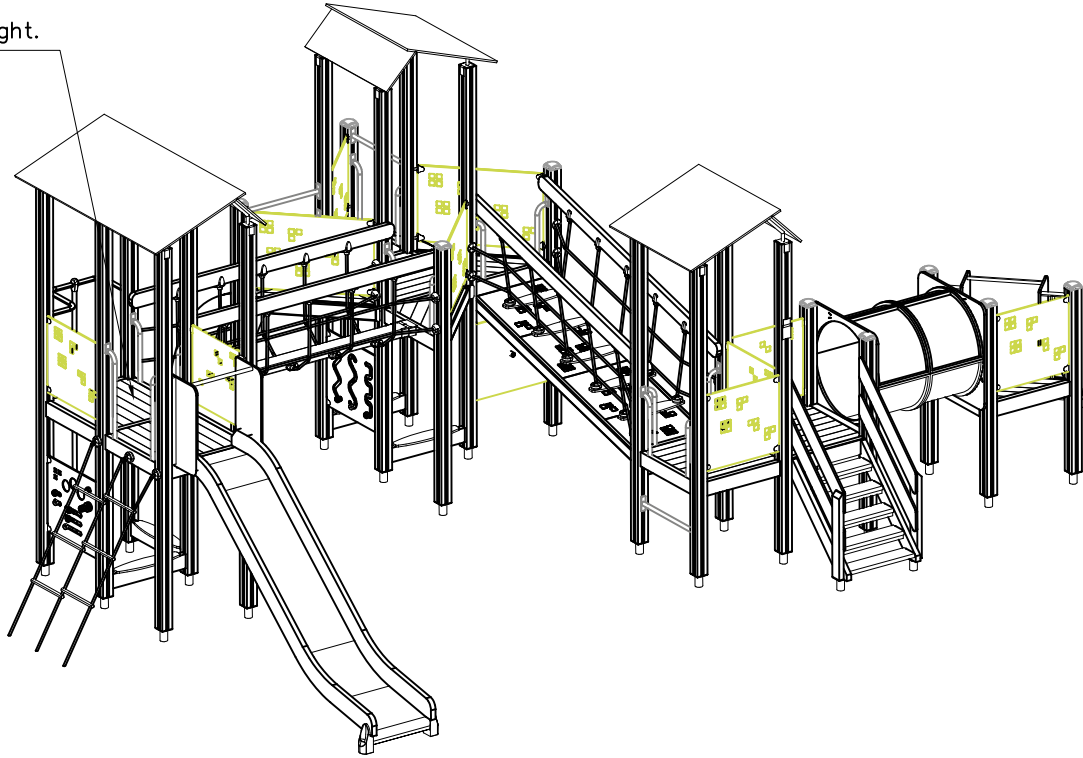

Max Falling Height.

— EN/AS Impact Area 71.3 m²
- - - Falling Space 75.4 m²
Max Falling Height 1470 mm

1:75

1:50

DATE: 11.6.2020

008985  32x714x714	PCS 5	008986  750x750	PCS 5	701665  45x95x555	PCS 1	702286  65x65	PCS 1	702339  118x78	PCS 1	705705-703  10x640x702	PCS 1
706371-703  15x345x750	PCS 4	706436-703  10x640x702	PCS 6	706439-603  L 704	PCS 26	706441-603  93x93x1550	PCS 1	706443  32x45x702	PCS 10	706444-603  93x93x3200	PCS 10
706446  15x900x1100	PCS 2	706447  15x390x1100	PCS 2	706448-703  10x640x1003	PCS 4	706450-603  600x381x2685	PCS 1	706452-603  600x780x1740	PCS 1	706453  15x145x600	PCS 9
706462-305  32x45x650	PCS 1	706475-603  1387x1020x325	PCS 1	706484-603  93x93x2150	PCS 4	706495  15x900x1900	PCS 1	706496  15x390x1900	PCS 1	706505  35x70x730	PCS 2
706508  32x45x650	PCS 15	706510-603  45x120x1030	PCS 5	706512-603  70x120x704	PCS 2	706527-603  93x93x1600	PCS 4	706531  FASTENER KIT	PCS 28	706533  FASTENER KIT	PCS 1
706534  FASTENER KIT	PCS 6	706535  FASTENER KIT	PCS 5	706536  FASTENER KIT	PCS 1	706537  FASTENER KIT	PCS 5	706538  FASTENER KIT	PCS 5	706539  FASTENER KIT	PCS 1
706541  FASTENER KIT	PCS 1	706542  FASTENER KIT	PCS 1	706547  FASTENER KIT	PCS 1	706607  FASTENER KIT	PCS 1	706662-603  93x93x2600	PCS 4	706766-703  FASTENER KIT	PCS 1