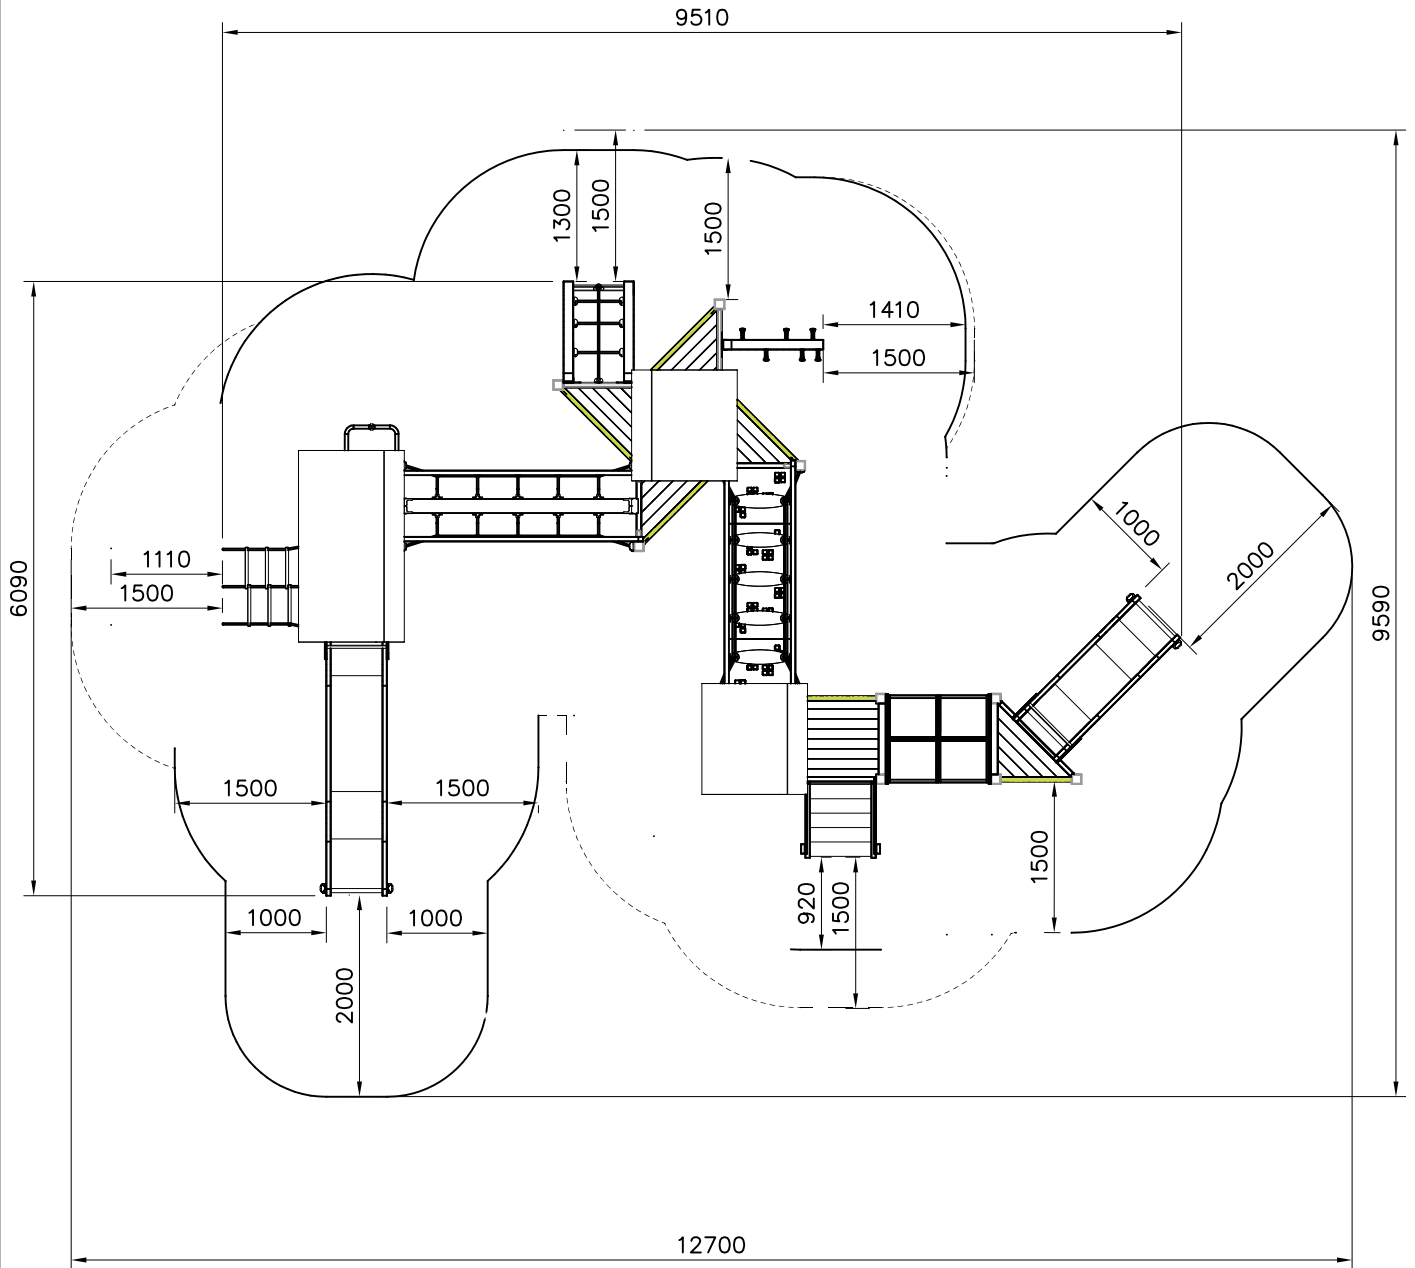

Max Falling Height.

— EN/AS Impact Area 71.3 m²
- - - Falling Space 75.4 m²
Max Falling Height 1470 mm

1:75

1:50

DATE: 11.6.2020

008985  32x714x714	PCS 5	008986  750x750	PCS 5	701665  45x95x555	PCS 1	702286  65x65	PCS 1	702339  118x78	PCS 1	705705-703  10x640x702	PCS 1
706371-703  15x345x750	PCS 4	706436-703  10x640x702	PCS 6	706439-603  L 704	PCS 26	706441-603  93x93x1550	PCS 1	706443  32x45x702	PCS 10	706444-603  93x93x3200	PCS 10
706446  15x900x1100	PCS 2	706447  15x390x1100	PCS 2	706448-703  10x640x1003	PCS 4	706450-603  600x381x2685	PCS 1	706452-603  600x780x1740	PCS 1	706453  15x145x600	PCS 9
706462-305  32x45x650	PCS 1	706475-603  1387x1020x325	PCS 1	706484-603  93x93x2150	PCS 4	706495  15x900x1900	PCS 1	706496  15x390x1900	PCS 1	706505  35x70x730	PCS 2
706508  32x45x650	PCS 15	706510-603  45x120x1030	PCS 5	706512-603  70x120x704	PCS 2	706527-603  93x93x1600	PCS 4	706531  FASTENER KIT	PCS 28	706533  FASTENER KIT	PCS 1
706534  FASTENER KIT	PCS 6	706535  FASTENER KIT	PCS 5	706536  FASTENER KIT	PCS 1	706537  FASTENER KIT	PCS 5	706538  FASTENER KIT	PCS 5	706539  FASTENER KIT	PCS 1
706541  FASTENER KIT	PCS 1	706542  FASTENER KIT	PCS 1	706547  FASTENER KIT	PCS 1	706607  FASTENER KIT	PCS 1	706662-603  93x93x2600	PCS 4	706766-703  FASTENER KIT	PCS 1