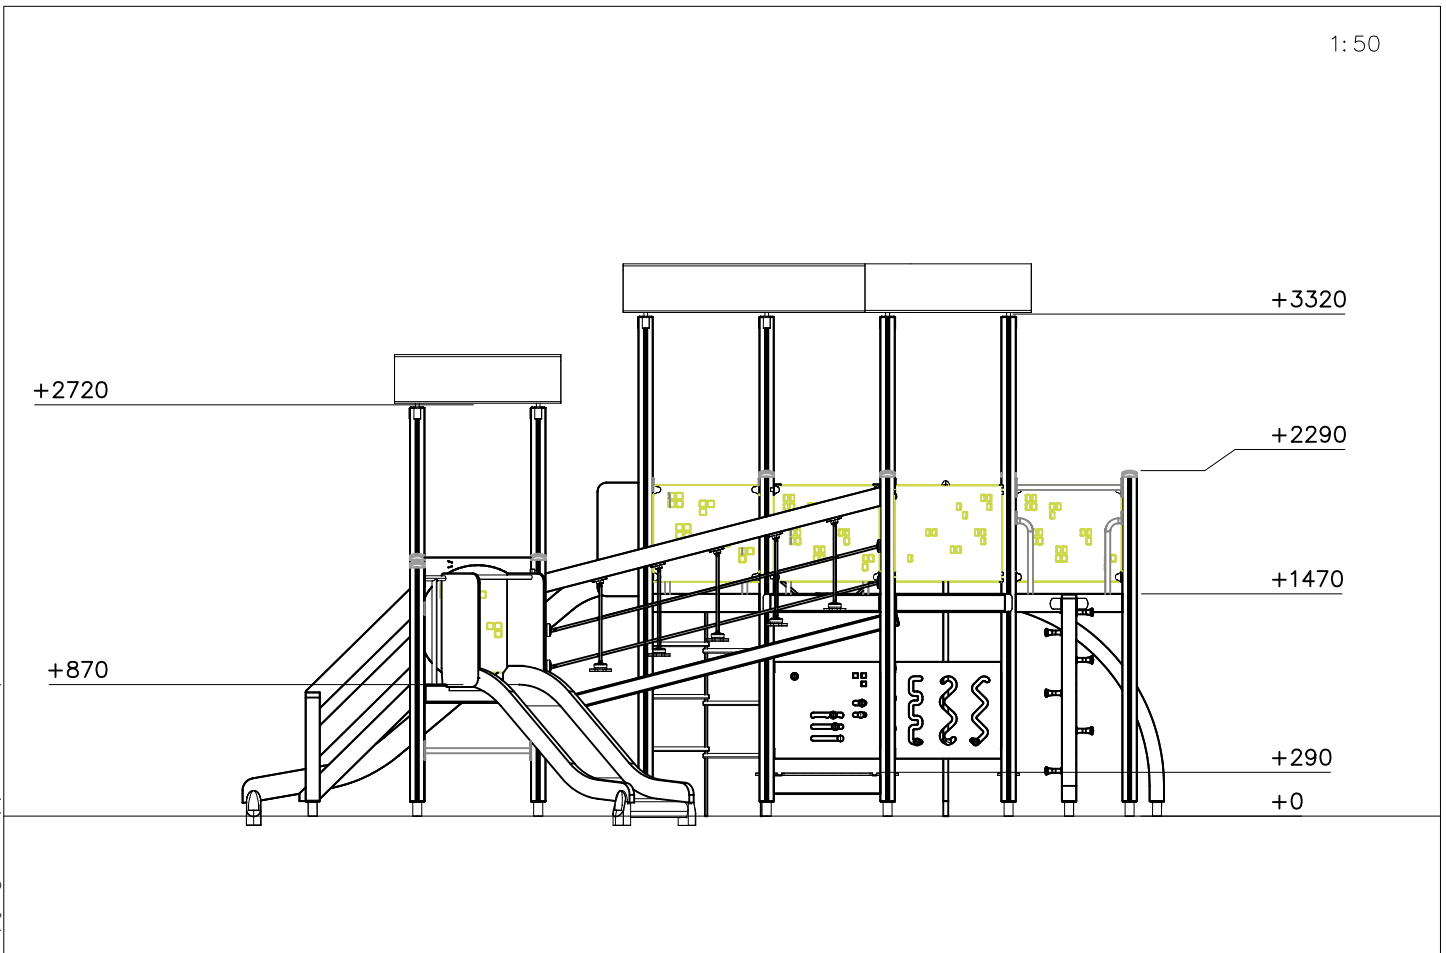

Max Falling Height.

— EN/AS Impact Area 71.3 m²
- - - Falling Space 75.4 m²
Max Falling Height 1470 mm

1:75

1:50

DATE: 11.6.2020

008985  32x714x714	PCS 5	008986  750x750	PCS 5	701665  45x95x555	PCS 1	702286  65x65	PCS 1	702339  118x78	PCS 1	705705-703  10x640x702	PCS 1
706371-703  15x345x750	PCS 4	706436-703  10x640x702	PCS 6	706439-603  L 704	PCS 26	706441-603  93x93x1550	PCS 1	706443  32x45x702	PCS 10	706444-603  93x93x3200	PCS 10
706446  15x900x1100	PCS 2	706447  15x390x1100	PCS 2	706448-703  10x640x1003	PCS 4	706450-603  600x381x2685	PCS 1	706452-603  600x780x1740	PCS 1	706453  15x145x600	PCS 9
706462-305  32x45x650	PCS 1	706475-603  1387x1020x325	PCS 1	706484-603  93x93x2150	PCS 4	706495  15x900x1900	PCS 1	706496  15x390x1900	PCS 1	706505  35x70x730	PCS 2
706508  32x45x650	PCS 15	706510-603  45x120x1030	PCS 5	706512-603  70x120x704	PCS 2	706527-603  93x93x1600	PCS 4	706531  FASTENER KIT	PCS 28	706533  FASTENER KIT	PCS 1
706534  FASTENER KIT	PCS 6	706535  FASTENER KIT	PCS 5	706536  FASTENER KIT	PCS 1	706537  FASTENER KIT	PCS 5	706538  FASTENER KIT	PCS 5	706539  FASTENER KIT	PCS 1
706541  FASTENER KIT	PCS 1	706542  FASTENER KIT	PCS 1	706547  FASTENER KIT	PCS 1	706607  FASTENER KIT	PCS 1	706662-603  93x93x2600	PCS 4	706766-703  FASTENER KIT	PCS 1