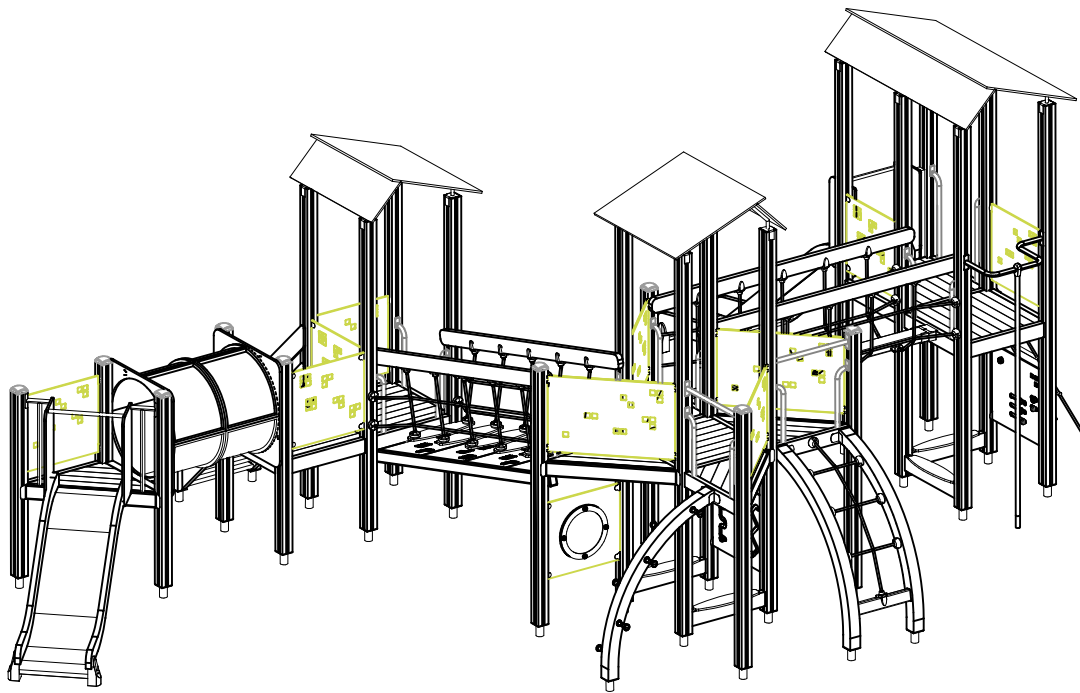

Max Falling Height.

— EN/AS Impact Area 71.3 m²
- - - Falling Space 75.4 m²
Max Falling Height 1470 mm

1:75

1:50

DATE: 11.6.2020

008985  32x714x714	PCS 5	008986  750x750	PCS 5	701665  45x95x555	PCS 1	702286  65x65	PCS 1	702339  118x78	PCS 1	705705-703  10x640x702	PCS 1
706371-703  15x345x750	PCS 4	706436-703  10x640x702	PCS 6	706439-603  L 704	PCS 26	706441-603  93x93x1550	PCS 1	706443  32x45x702	PCS 10	706444-603  93x93x3200	PCS 10
706446  15x900x1100	PCS 2	706447  15x390x1100	PCS 2	706448-703  10x640x1003	PCS 4	706450-603  600x381x2685	PCS 1	706452-603  600x780x1740	PCS 1	706453  15x145x600	PCS 9
706462-305  32x45x650	PCS 1	706475-603  1387x1020x325	PCS 1	706484-603  93x93x2150	PCS 4	706495  15x900x1900	PCS 1	706496  15x390x1900	PCS 1	706505  35x70x730	PCS 2
706508  32x45x650	PCS 15	706510-603  45x120x1030	PCS 5	706512-603  70x120x704	PCS 2	706527-603  93x93x1600	PCS 4	706531  FASTENER KIT	PCS 28	706533  FASTENER KIT	PCS 1
706534  FASTENER KIT	PCS 6	706535  FASTENER KIT	PCS 5	706536  FASTENER KIT	PCS 1	706537  FASTENER KIT	PCS 5	706538  FASTENER KIT	PCS 5	706539  FASTENER KIT	PCS 1
706541  FASTENER KIT	PCS 1	706542  FASTENER KIT	PCS 1	706547  FASTENER KIT	PCS 1	706607  FASTENER KIT	PCS 1	706662-603  93x93x2600	PCS 4	706766-703  FASTENER KIT	PCS 1