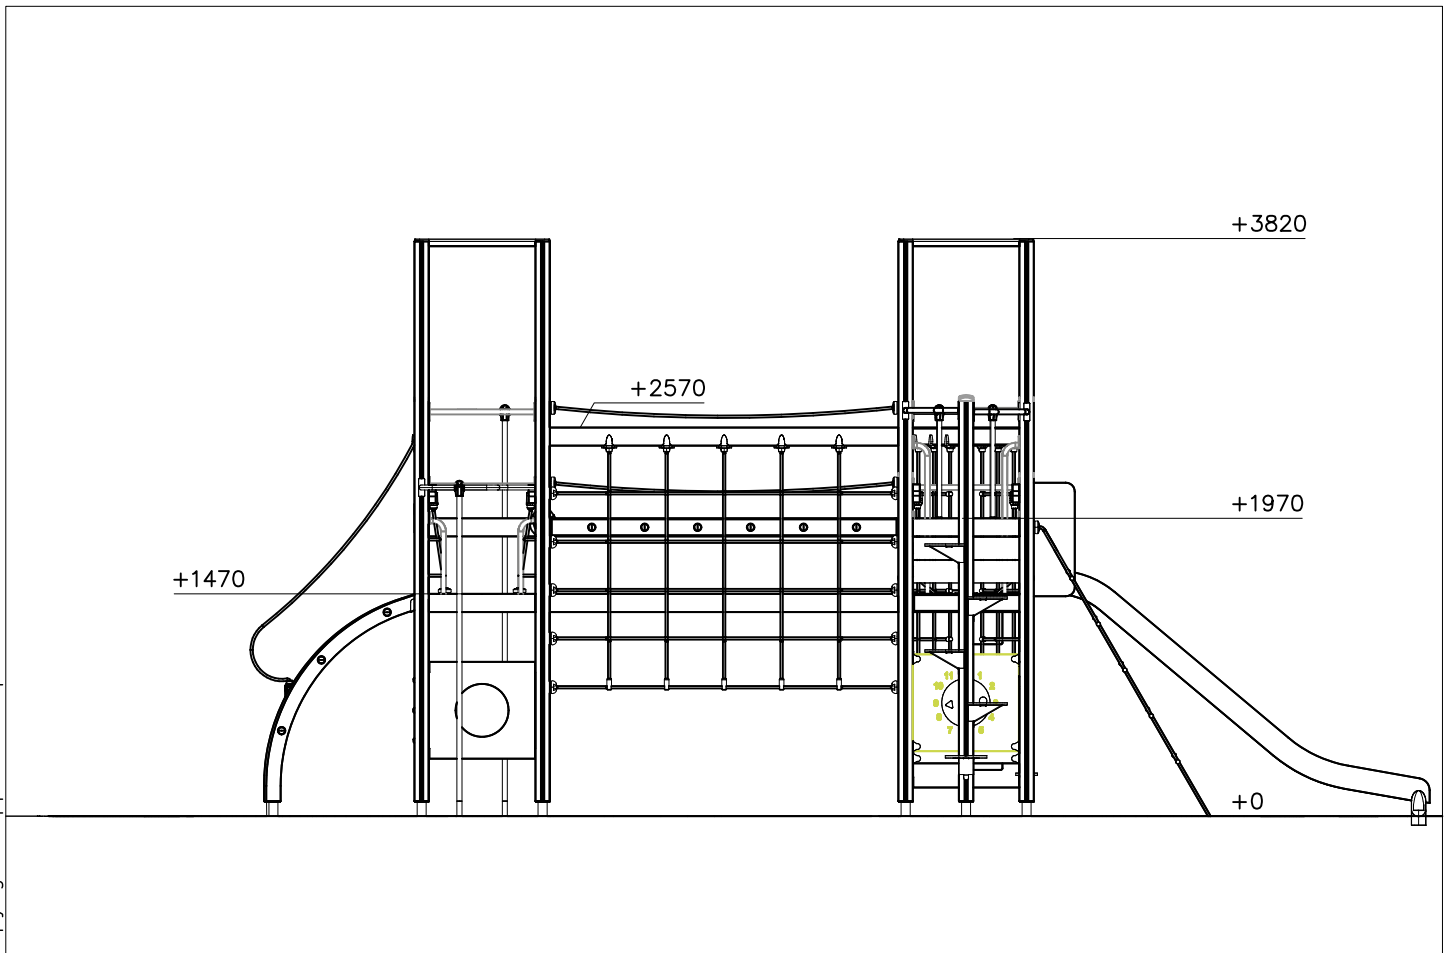

Max Falling Height.

- EN/AS Impact Area 96.6 m²
- - - Falling Space 100.1 m²
Max Falling Height 2570 mm

DATE: 7.8.2019

008985  32x714x714	PCS 2	008986  750x750	PCS 5	701088  45x645x1670	PCS 1	701092  15x120x700	PCS 1	702286  65x65	PCS 1	702339  118x78	PCS 1
705372-305  2440x1600	PCS 1	706371-703  15x345x750	PCS 2	706428  15x93x888	PCS 12	706429-603  32x45x704	PCS 12	706439-603  L 704	PCS 25	706443  32x45x702	PCS 10
706450-603  600x381x2685	PCS 1	706453  15x145x600	PCS 6	706475-603  1387x1020x325	PCS 1	706480-305  1580x705	PCS 4	706484-603  93x93x2150	PCS 3	706505  35x70x730	PCS 2
706508  32x45x650	PCS 6	706510-603  45x120x1030	PCS 2	706518-603  95x1005x1365	PCS 1	706519-603  95x1005x1365	PCS 1	706521-305  L 2120	PCS 1	706531  FASTENER KIT	PCS 28
706533  FASTENER KIT	PCS 1	706535  FASTENER KIT	PCS 5	706536  FASTENER KIT	PCS 1	706537  FASTENER KIT	PCS 2	706538  FASTENER KIT	PCS 2	706540-703  20x702x415	PCS 4
706541  FASTENER KIT	PCS 2	706542  FASTENER KIT	PCS 2	706543  FASTENER KIT	PCS 1	706544  FASTENER KIT	PCS 1	706557  FASTENER KIT	PCS 4	706607  FASTENER KIT	PCS 1
706609  FASTENER KIT	PCS 1	706646  12x686x1660	PCS 1	706735-305  FASTENER KIT	PCS 3	706742  FASTENER KIT	PCS 3	706766-703  FASTENER KIT	PCS 1	706772-703  FASTENER KIT	PCS 1

907694-216	PCS	907695-216	PCS	907698-216	PCS	907701-216	PCS	907720-216	PCS	907770	PCS
	29		2		1		36		2		2
L 704				L 2054				350x350x120		2x35/40x1659	
907817-216	PCS	907920-216	PCS	908044-216	PCS	909256	PCS	909511	PCS	909519	PCS
	1		1		2		12		28		32
L 2554		120x40x1029		Ø33,7x679		Ø16/8.4		90x90x650		50x380x380	
980114	PCS	980123	PCS	980128	PCS	980131	PCS		PCS		PCS
	8		4		12		52				
Ø4x20		Ø7x60		Ø7x40		Ø6x60					
	PCS		PCS		PCS		PCS		PCS		PCS
	PCS		PCS		PCS		PCS		PCS		PCS
	PCS		PCS		PCS		PCS		PCS		PCS