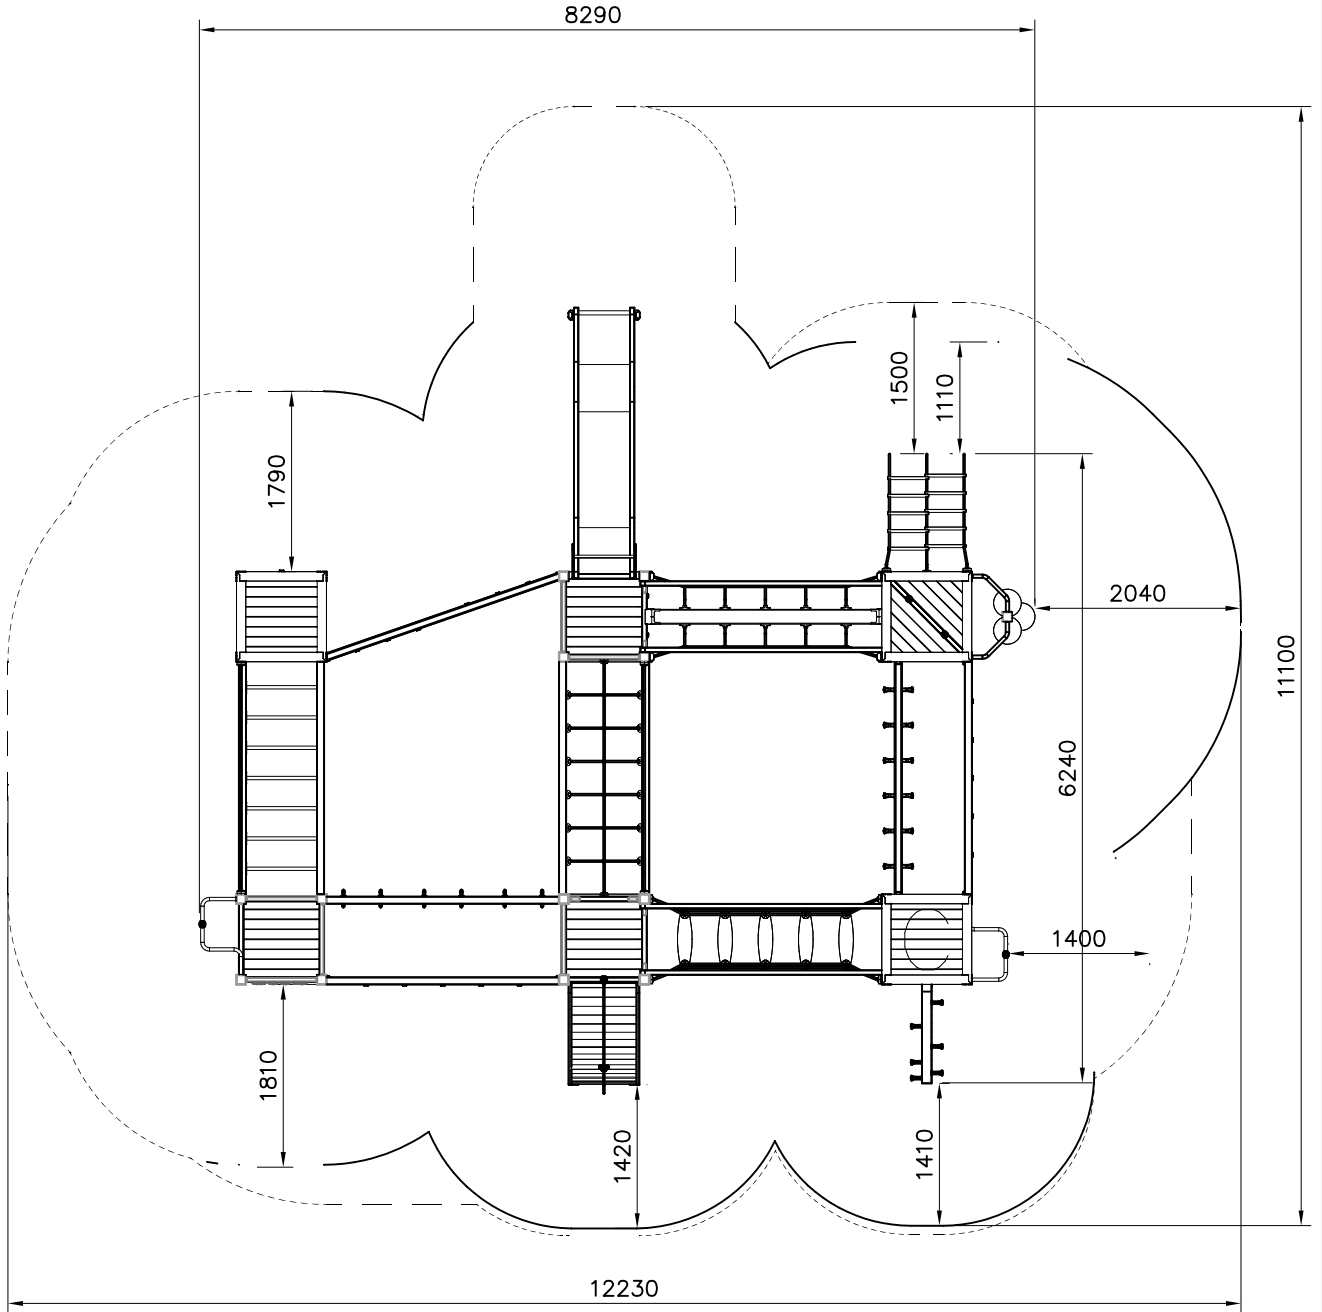

Max Falling Height.

- EN/AS Impact Area 96.6 m²
- - - Falling Space 100.1 m²
Max Falling Height 2570 mm

DATE: 7.8.2019

008985  32x714x714	PCS 2	008986  750x750	PCS 5	701088  45x645x1670	PCS 1	701092  15x120x700	PCS 1	702286  65x65	PCS 1	702339  118x78	PCS 1
705372-305  2440x1600	PCS 1	706371-703  15x345x750	PCS 2	706428  15x93x888	PCS 12	706429-603  32x45x704	PCS 12	706439-603  L 704	PCS 25	706443  32x45x702	PCS 10
706450-603  600x381x2685	PCS 1	706453  15x145x600	PCS 6	706475-603  1387x1020x325	PCS 1	706480-305  1580x705	PCS 4	706484-603  93x93x2150	PCS 3	706505  35x70x730	PCS 2
706508  32x45x650	PCS 6	706510-603  45x120x1030	PCS 2	706518-603  95x1005x1365	PCS 1	706519-603  95x1005x1365	PCS 1	706521-305  L 2120	PCS 1	706531  FASTENER KIT	PCS 28
706533  FASTENER KIT	PCS 1	706535  FASTENER KIT	PCS 5	706536  FASTENER KIT	PCS 1	706537  FASTENER KIT	PCS 2	706538  FASTENER KIT	PCS 2	706540-703  20x702x415	PCS 4
706541  FASTENER KIT	PCS 2	706542  FASTENER KIT	PCS 2	706543  FASTENER KIT	PCS 1	706544  FASTENER KIT	PCS 1	706557  FASTENER KIT	PCS 4	706607  FASTENER KIT	PCS 1
706609  FASTENER KIT	PCS 1	706646  12x686x1660	PCS 1	706735-305  FASTENER KIT	PCS 3	706742  FASTENER KIT	PCS 3	706766-703  FASTENER KIT	PCS 1	706772-703  FASTENER KIT	PCS 1

907694-216	PCS	907695-216	PCS	907698-216	PCS	907701-216	PCS	907720-216	PCS	907770	PCS
	29		2		1		36		2		2
L 704				L 2054				350x350x120		2x35/40x1659	
907817-216	PCS	907920-216	PCS	908044-216	PCS	909256	PCS	909511	PCS	909519	PCS
	1		1		2		12		28		32
L 2554		120x40x1029		Ø33,7x679		Ø16/8.4		90x90x650		50x380x380	
980114	PCS	980123	PCS	980128	PCS	980131	PCS		PCS		PCS
	8		4		12		52				
Ø4x20		Ø7x60		Ø7x40		Ø6x60					
	PCS		PCS		PCS		PCS		PCS		PCS
	PCS		PCS		PCS		PCS		PCS		PCS
	PCS		PCS		PCS		PCS		PCS		PCS