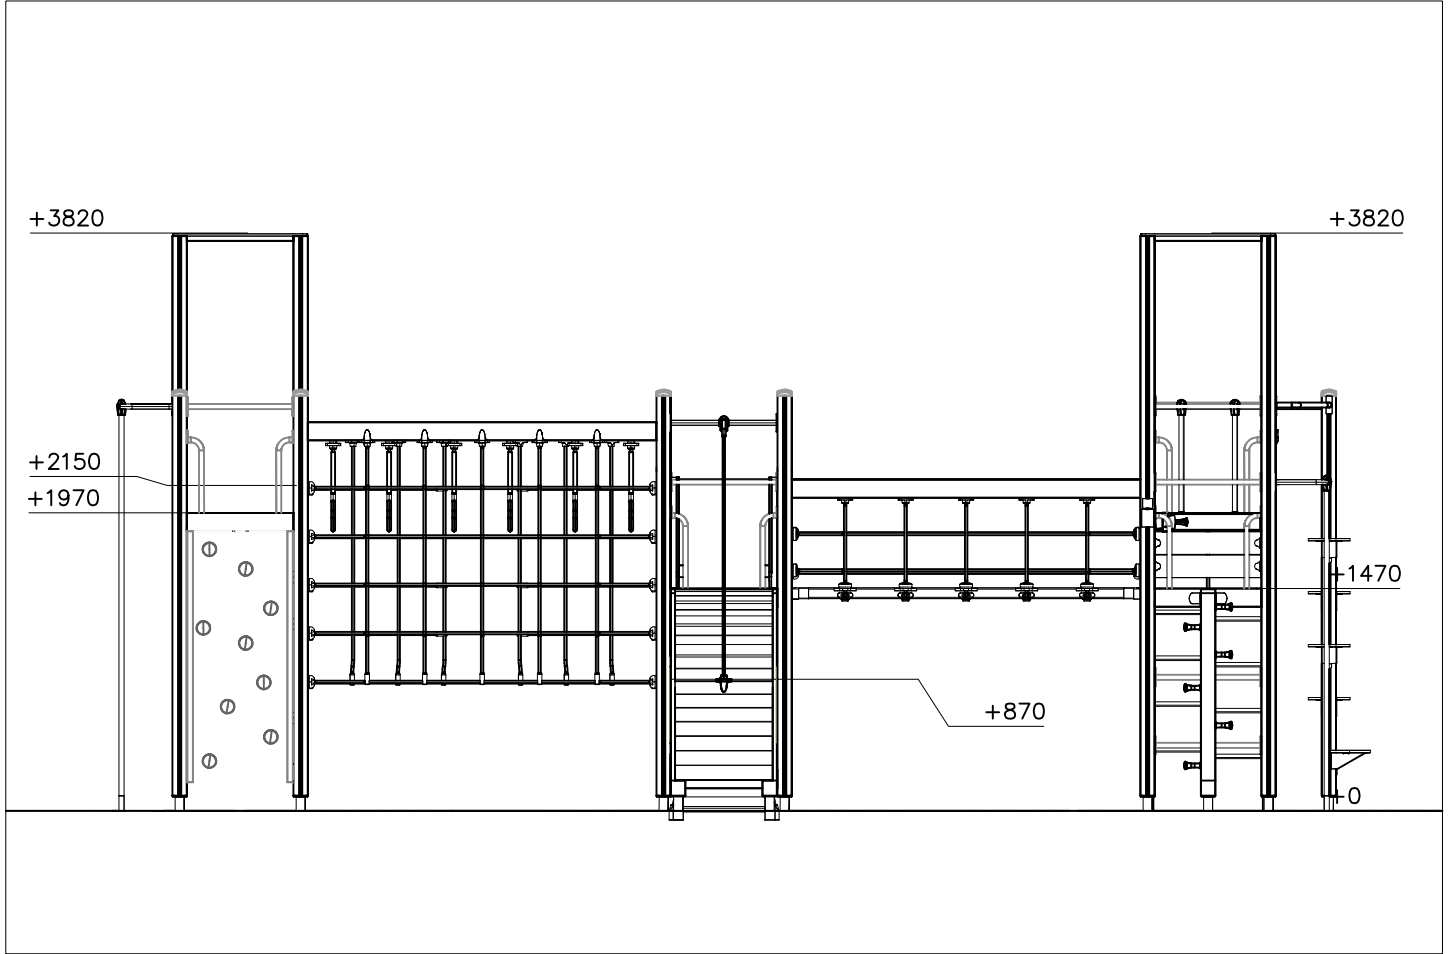

Max Falling Height.

- EN/AS Impact Area 96.6 m²
- - - Falling Space 100.1 m²
Max Falling Height 2570 mm

DATE: 7.8.2019

008985  32x714x714	PCS 2	008986  750x750	PCS 5	701088  45x645x1670	PCS 1	701092  15x120x700	PCS 1	702286  65x65	PCS 1	702339  118x78	PCS 1
705372-305  2440x1600	PCS 1	706371-703  15x345x750	PCS 2	706428  15x93x888	PCS 12	706429-603  32x45x704	PCS 12	706439-603  L 704	PCS 25	706443  32x45x702	PCS 10
706450-603  600x381x2685	PCS 1	706453  15x145x600	PCS 6	706475-603  1387x1020x325	PCS 1	706480-305  1580x705	PCS 4	706484-603  93x93x2150	PCS 3	706505  35x70x730	PCS 2
706508  32x45x650	PCS 6	706510-603  45x120x1030	PCS 2	706518-603  95x1005x1365	PCS 1	706519-603  95x1005x1365	PCS 1	706521-305  L 2120	PCS 1	706531  FASTENER KIT	PCS 28
706533  FASTENER KIT	PCS 1	706535  FASTENER KIT	PCS 5	706536  FASTENER KIT	PCS 1	706537  FASTENER KIT	PCS 2	706538  FASTENER KIT	PCS 2	706540-703  20x702x415	PCS 4
706541  FASTENER KIT	PCS 2	706542  FASTENER KIT	PCS 2	706543  FASTENER KIT	PCS 1	706544  FASTENER KIT	PCS 1	706557  FASTENER KIT	PCS 4	706607  FASTENER KIT	PCS 1
706609  FASTENER KIT	PCS 1	706646  12x686x1660	PCS 1	706735-305  FASTENER KIT	PCS 3	706742  FASTENER KIT	PCS 3	706766-703  FASTENER KIT	PCS 1	706772-703  FASTENER KIT	PCS 1

907694-216	PCS	907695-216	PCS	907698-216	PCS	907701-216	PCS	907720-216	PCS	907770	PCS
	29		2		1		36		2		2
L 704				L 2054				350x350x120		2x35/40x1659	
907817-216	PCS	907920-216	PCS	908044-216	PCS	909256	PCS	909511	PCS	909519	PCS
	1		1		2		12		28		32
L 2554		120x40x1029		Ø33,7x679		Ø16/8.4		90x90x650		50x380x380	
980114	PCS	980123	PCS	980128	PCS	980131	PCS		PCS		PCS
	8		4		12		52				
Ø4x20		Ø7x60		Ø7x40		Ø6x60					
	PCS		PCS		PCS		PCS		PCS		PCS
	PCS		PCS		PCS		PCS		PCS		PCS
	PCS		PCS		PCS		PCS		PCS		PCS