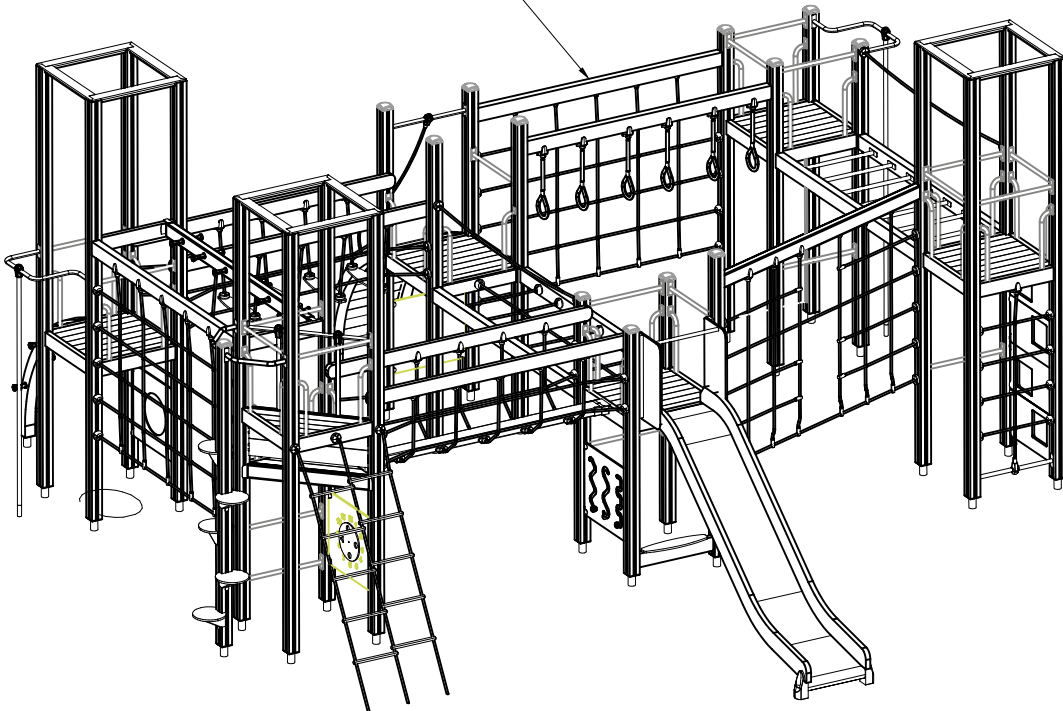

Max Falling Height.

- EN/AS Impact Area 96.6 m²
- - - Falling Space 100.1 m²
Max Falling Height 2570 mm

DATE: 7.8.2019

008985  32x714x714	PCS 2	008986  750x750	PCS 5	701088  45x645x1670	PCS 1	701092  15x120x700	PCS 1	702286  65x65	PCS 1	702339  118x78	PCS 1
705372-305  2440x1600	PCS 1	706371-703  15x345x750	PCS 2	706428  15x93x888	PCS 12	706429-603  32x45x704	PCS 12	706439-603  L 704	PCS 25	706443  32x45x702	PCS 10
706450-603  600x381x2685	PCS 1	706453  15x145x600	PCS 6	706475-603  1387x1020x325	PCS 1	706480-305  1580x705	PCS 4	706484-603  93x93x2150	PCS 3	706505  35x70x730	PCS 2
706508  32x45x650	PCS 6	706510-603  45x120x1030	PCS 2	706518-603  95x1005x1365	PCS 1	706519-603  95x1005x1365	PCS 1	706521-305  L 2120	PCS 1	706531  FASTENER KIT	PCS 28
706533  FASTENER KIT	PCS 1	706535  FASTENER KIT	PCS 5	706536  FASTENER KIT	PCS 1	706537  FASTENER KIT	PCS 2	706538  FASTENER KIT	PCS 2	706540-703  20x702x415	PCS 4
706541  FASTENER KIT	PCS 2	706542  FASTENER KIT	PCS 2	706543  FASTENER KIT	PCS 1	706544  FASTENER KIT	PCS 1	706557  FASTENER KIT	PCS 4	706607  FASTENER KIT	PCS 1
706609  FASTENER KIT	PCS 1	706646  12x686x1660	PCS 1	706735-305  FASTENER KIT	PCS 3	706742  FASTENER KIT	PCS 3	706766-703  FASTENER KIT	PCS 1	706772-703  FASTENER KIT	PCS 1