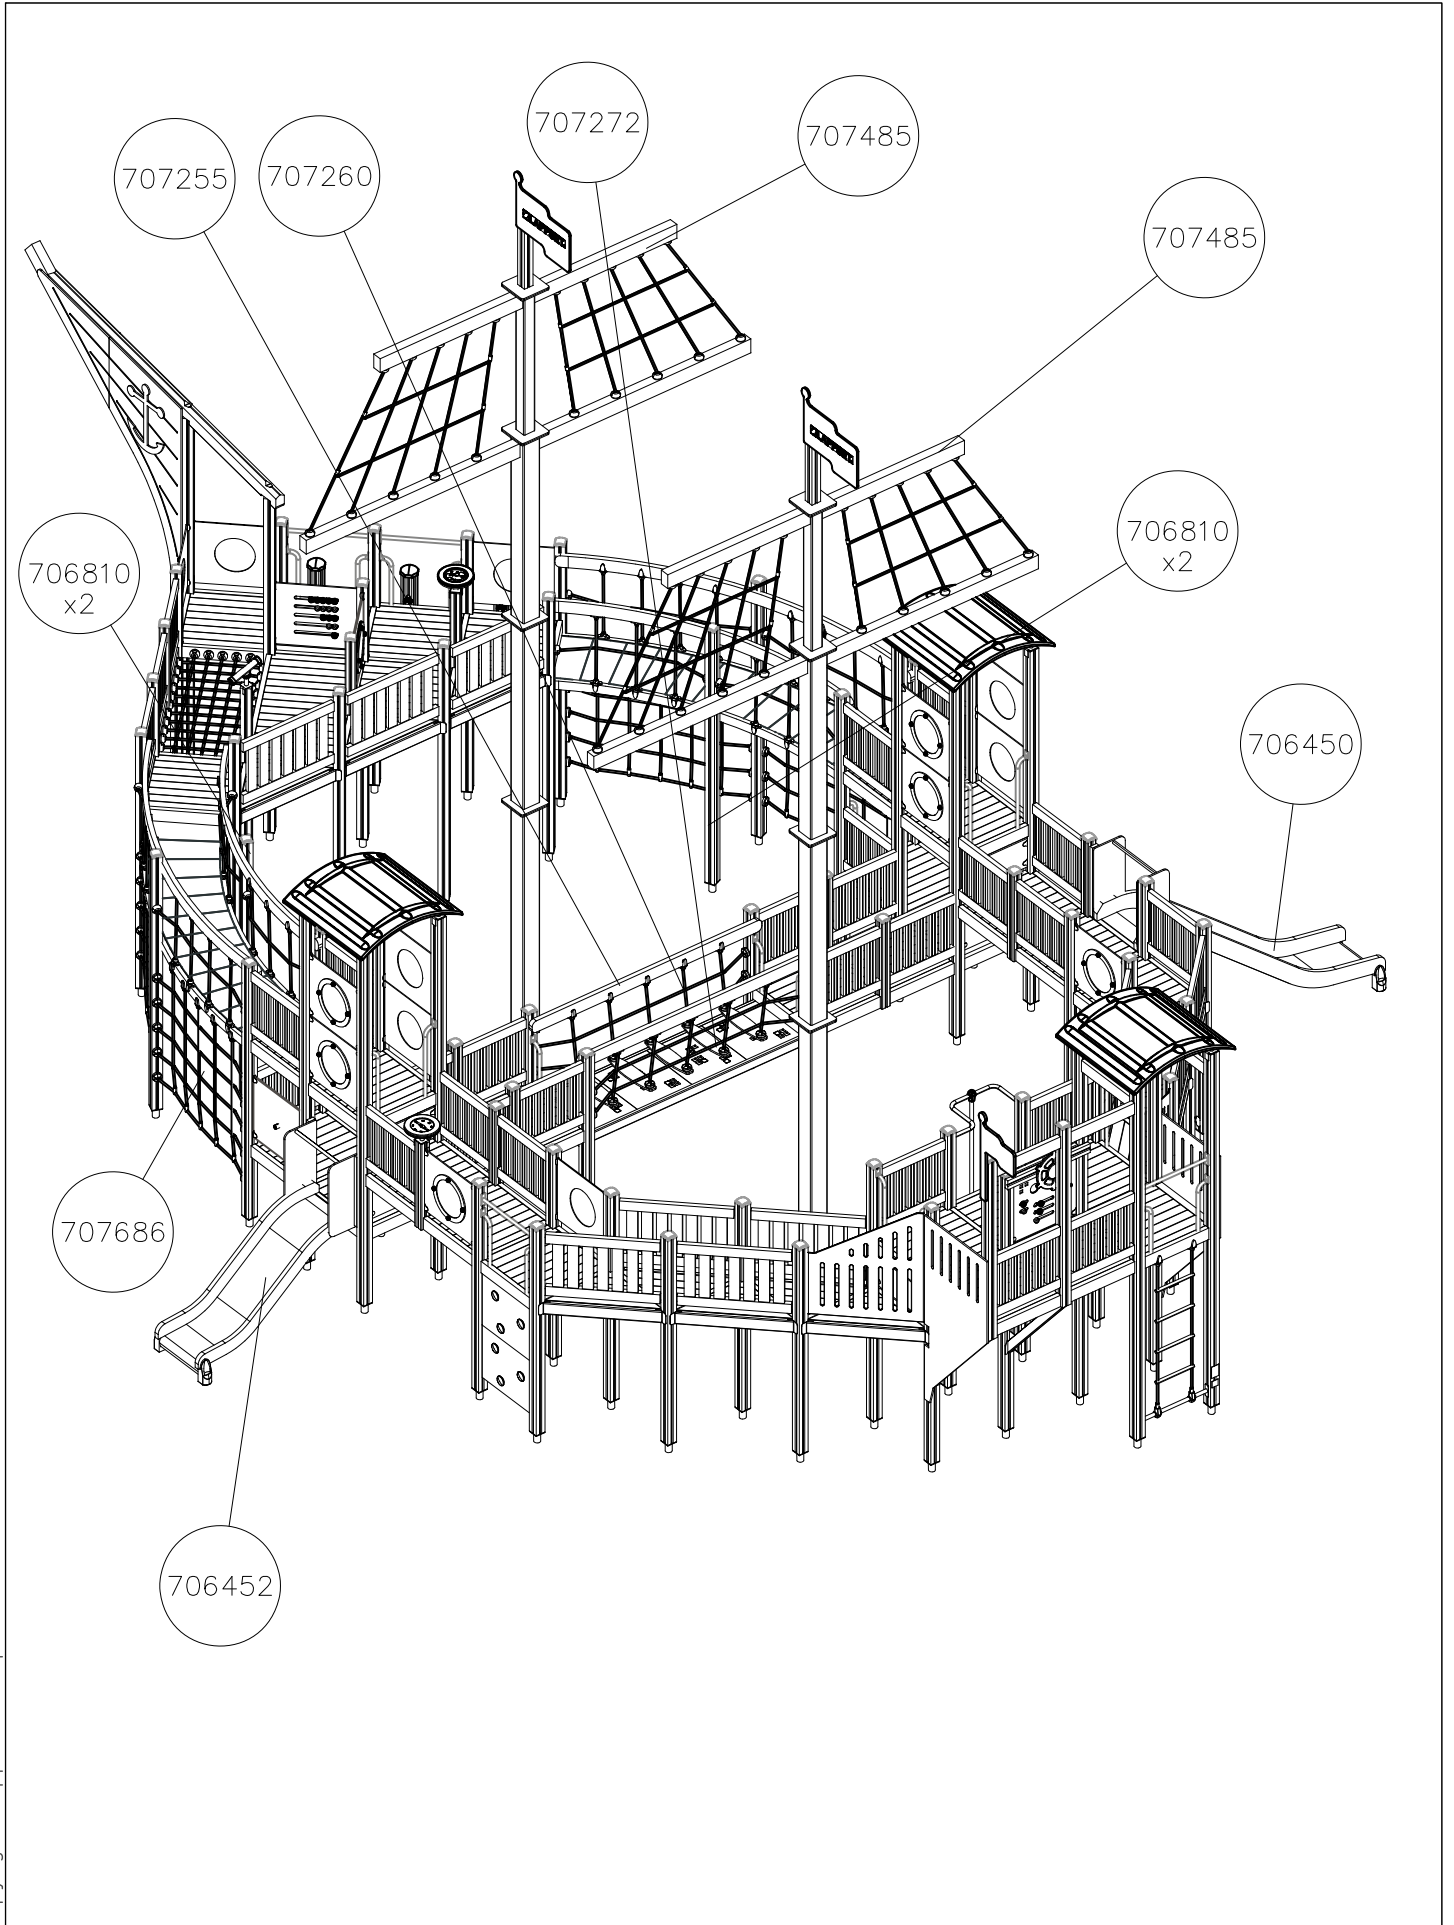

- EN/AS Impact Area 153.5 m<sup>2</sup>
- - - Falling Space 166.5 m<sup>2</sup>
- Max Falling Height 2690 mm

DATE: 5.6.2024

008985  32x714x714	PCS 13	008986  750x750	PCS 30	702286  65x65	PCS 1	702339  118x78	PCS 1	704868-607  12x503x687	PCS 2	705705-704  10x640x702	PCS 1
706059-305  L 926	PCS 1	706308-704  10x640x702	PCS 1	706371-704  15x345x750	PCS 4	706439  L 704	PCS 92	706441  93x93x1550	PCS 4	706443  32x45x702	PCS 62
706450  600x381x2685	PCS 1	706452  600x780x1470	PCS 1	706453  15x145x600	PCS 5	706461  15x400x703	PCS 2	706484  93x93x2150	PCS 14	706505  35x70x730	PCS 4
706508  32x45x650	PCS 39	706510  45x120x1030	PCS 13	706511  93x93x1870	PCS 2	706512  70x120x704	PCS 2	706531  FASTENER KIT	PCS 61	706533  FASTENER KIT	PCS 2
706534  FASTENER KIT	PCS 8	706535  FASTENER KIT	PCS 30	706537  FASTENER KIT	PCS 13	706538  FASTENER KIT	PCS 13	706541  FASTENER KIT	PCS 1	706542  FASTENER KIT	PCS 1
706546  FASTENER KIT	PCS 1	706746  45x640x701	PCS 32	706748  FASTENER KIT	PCS 32	706766-704  FASTENER KIT	PCS 1	706772-704  FASTENER KIT	PCS 1	706778  FASTENER KIT	PCS 2
706780  FASTENER KIT	PCS 1	706788  93x93x3700	PCS 12	706790  93x93x3500	PCS 1	706810  93x93x2650	PCS 27	706997  FASTENER KIT	PCS 11	706999  FASTENER KIT	PCS 11