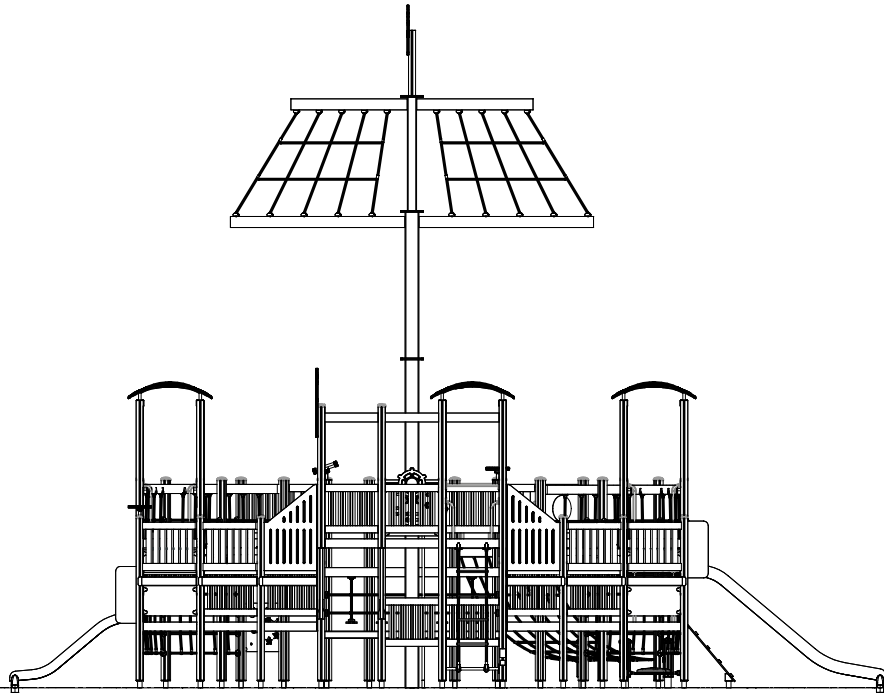

- EN/AS Impact Area 153.5 m<sup>2</sup>
- - - Falling Space 166.5 m<sup>2</sup>
- Max Falling Height 2690 mm

DATE: 5.6.2024

008985  32x714x714	PCS 13	008986  750x750	PCS 30	702286  65x65	PCS 1	702339  118x78	PCS 1	704868-607  12x503x687	PCS 2	705705-704  10x640x702	PCS 1
706059-305  L 926	PCS 1	706308-704  10x640x702	PCS 1	706371-704  15x345x750	PCS 4	706439  L 704	PCS 92	706441  93x93x1550	PCS 4	706443  32x45x702	PCS 62
706450  600x381x2685	PCS 1	706452  600x780x1470	PCS 1	706453  15x145x600	PCS 5	706461  15x400x703	PCS 2	706484  93x93x2150	PCS 14	706505  35x70x730	PCS 4
706508  32x45x650	PCS 39	706510  45x120x1030	PCS 13	706511  93x93x1870	PCS 2	706512  70x120x704	PCS 2	706531  FASTENER KIT	PCS 61	706533  FASTENER KIT	PCS 2
706534  FASTENER KIT	PCS 8	706535  FASTENER KIT	PCS 30	706537  FASTENER KIT	PCS 13	706538  FASTENER KIT	PCS 13	706541  FASTENER KIT	PCS 1	706542  FASTENER KIT	PCS 1
706546  FASTENER KIT	PCS 1	706746  45x640x701	PCS 32	706748  FASTENER KIT	PCS 32	706766-704  FASTENER KIT	PCS 1	706772-704  FASTENER KIT	PCS 1	706778  FASTENER KIT	PCS 2
706780  FASTENER KIT	PCS 1	706788  93x93x3700	PCS 12	706790  93x93x3500	PCS 1	706810  93x93x2650	PCS 27	706997  FASTENER KIT	PCS 11	706999  FASTENER KIT	PCS 11