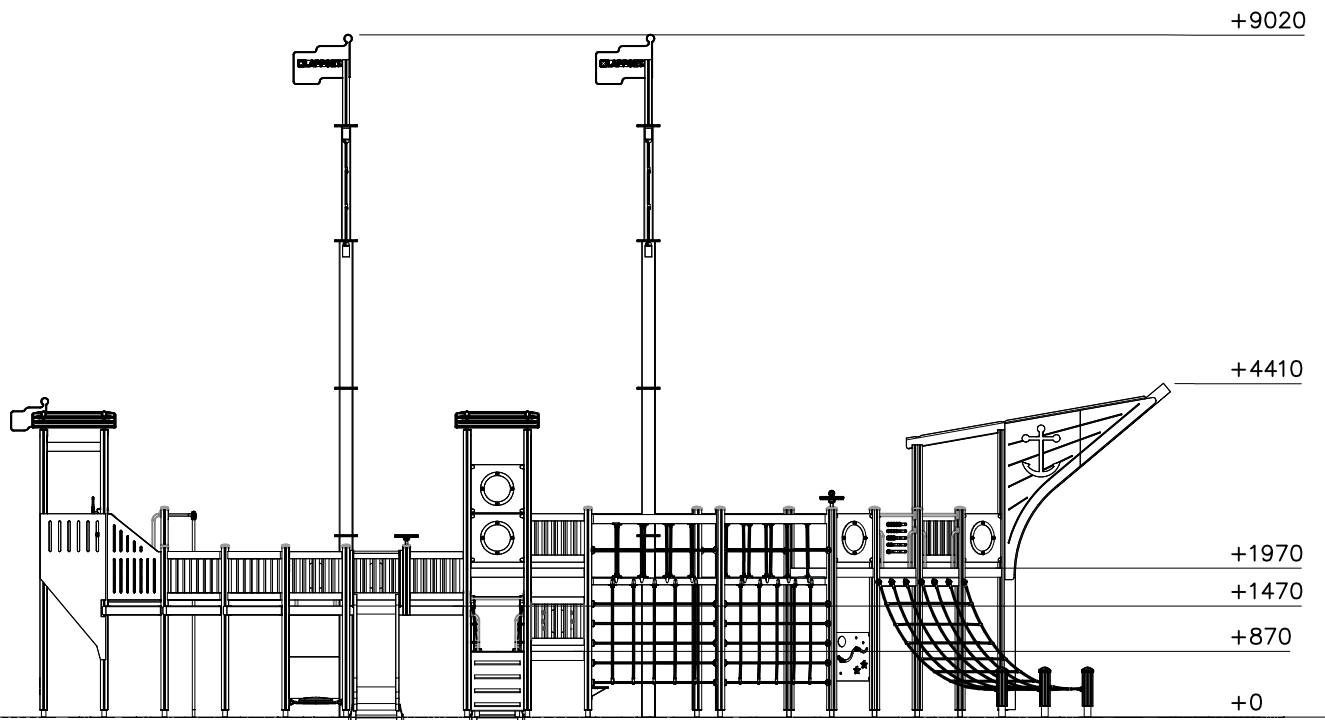

- EN/AS Impact Area 153.5 m<sup>2</sup>
- - - Falling Space 166.5 m<sup>2</sup>
- Max Falling Height 2690 mm

DATE: 5.6.2024

008985  32x714x714	PCS 13	008986  750x750	PCS 30	702286  65x65	PCS 1	702339  118x78	PCS 1	704868-607  12x503x687	PCS 2	705705-704  10x640x702	PCS 1
706059-305  L 926	PCS 1	706308-704  10x640x702	PCS 1	706371-704  15x345x750	PCS 4	706439  L 704	PCS 92	706441  93x93x1550	PCS 4	706443  32x45x702	PCS 62
706450  600x381x2685	PCS 1	706452  600x780x1470	PCS 1	706453  15x145x600	PCS 5	706461  15x400x703	PCS 2	706484  93x93x2150	PCS 14	706505  35x70x730	PCS 4
706508  32x45x650	PCS 39	706510  45x120x1030	PCS 13	706511  93x93x1870	PCS 2	706512  70x120x704	PCS 2	706531  FASTENER KIT	PCS 61	706533  FASTENER KIT	PCS 2
706534  FASTENER KIT	PCS 8	706535  FASTENER KIT	PCS 30	706537  FASTENER KIT	PCS 13	706538  FASTENER KIT	PCS 13	706541  FASTENER KIT	PCS 1	706542  FASTENER KIT	PCS 1
706546  FASTENER KIT	PCS 1	706746  45x640x701	PCS 32	706748  FASTENER KIT	PCS 32	706766-704  FASTENER KIT	PCS 1	706772-704  FASTENER KIT	PCS 1	706778  FASTENER KIT	PCS 2
706780  FASTENER KIT	PCS 1	706788  93x93x3700	PCS 12	706790  93x93x3500	PCS 1	706810  93x93x2650	PCS 27	706997  FASTENER KIT	PCS 11	706999  FASTENER KIT	PCS 11