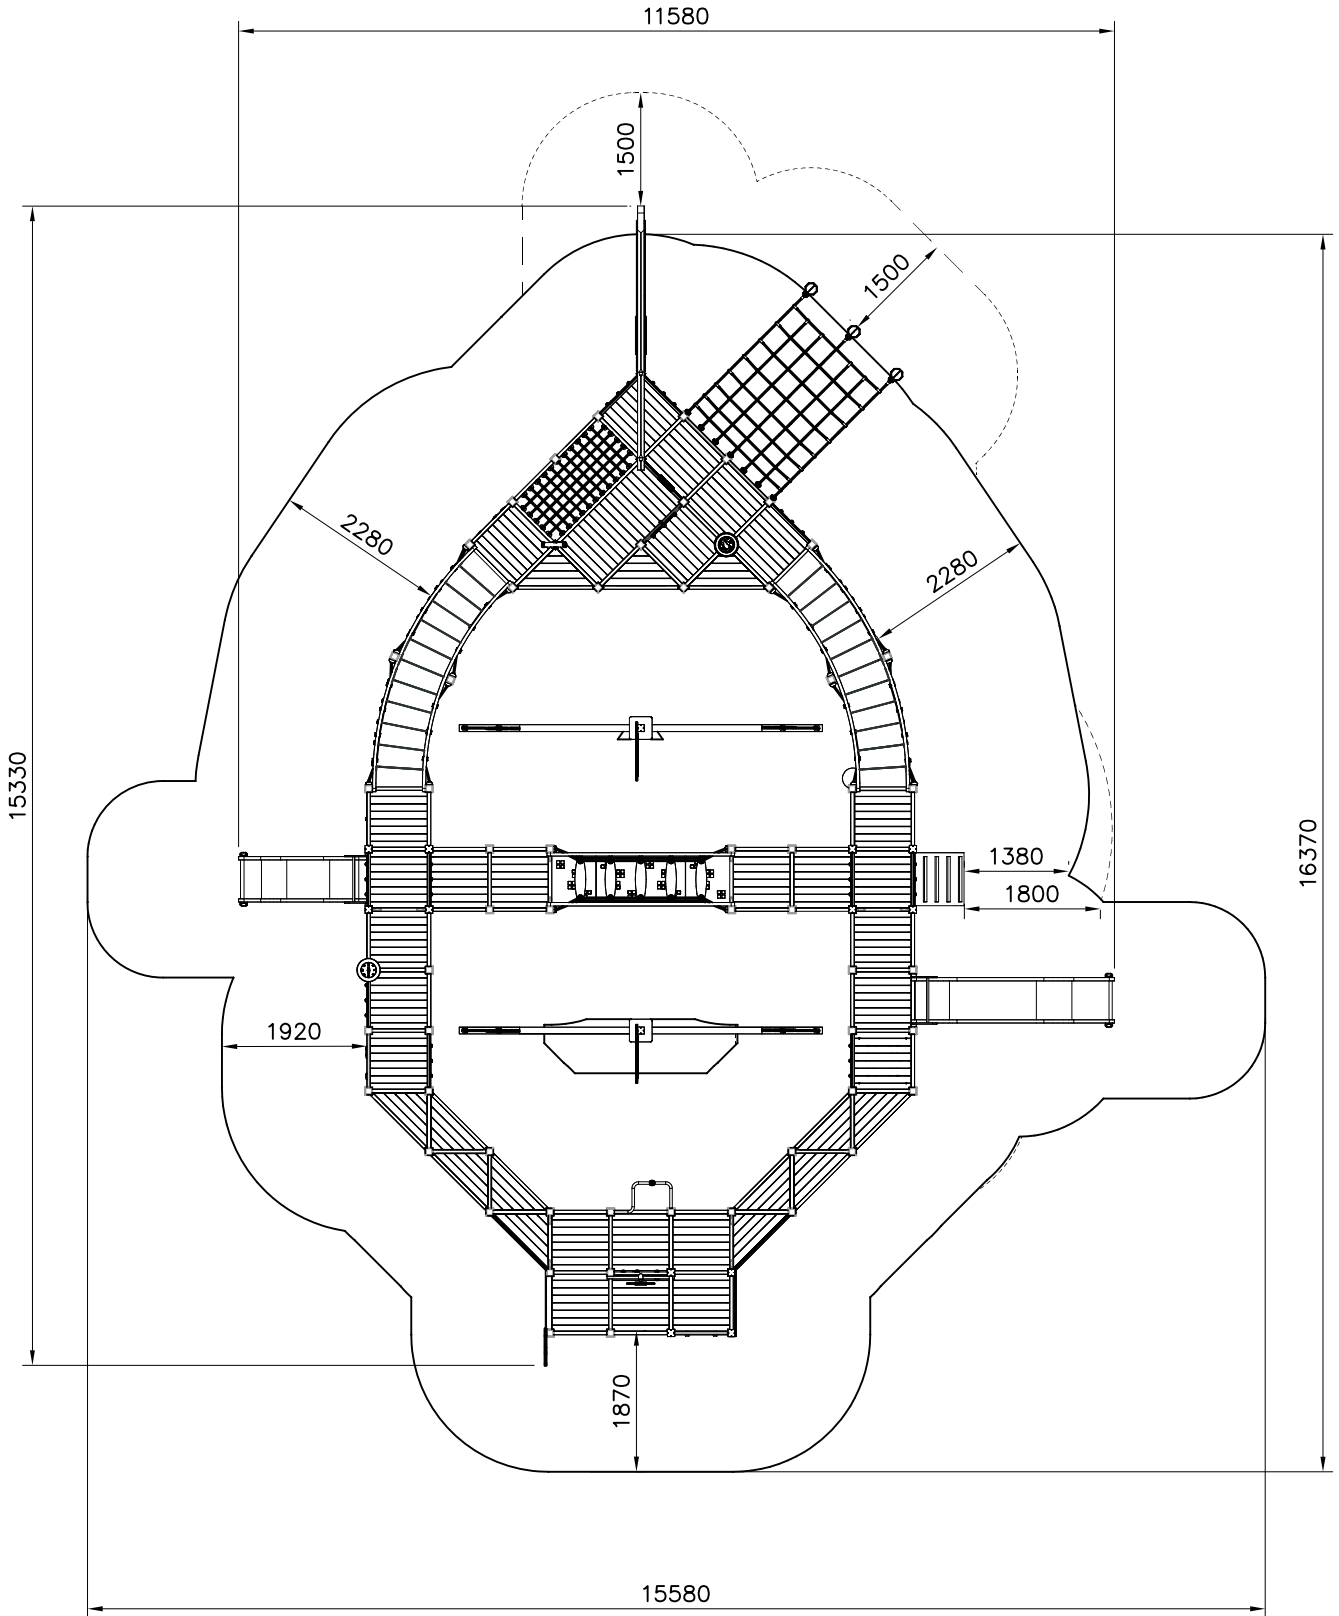

- EN/AS Impact Area 153.5 m<sup>2</sup>
- - - Falling Space 166.5 m<sup>2</sup>
- Max Falling Height 2690 mm

DATE: 5.6.2024

008985  32x714x714	PCS 13	008986  750x750	PCS 30	702286  65x65	PCS 1	702339  118x78	PCS 1	704868-607  12x503x687	PCS 2	705705-704  10x640x702	PCS 1
706059-305  L 926	PCS 1	706308-704  10x640x702	PCS 1	706371-704  15x345x750	PCS 4	706439  L 704	PCS 92	706441  93x93x1550	PCS 4	706443  32x45x702	PCS 62
706450  600x381x2685	PCS 1	706452  600x780x1470	PCS 1	706453  15x145x600	PCS 5	706461  15x400x703	PCS 2	706484  93x93x2150	PCS 14	706505  35x70x730	PCS 4
706508  32x45x650	PCS 39	706510  45x120x1030	PCS 13	706511  93x93x1870	PCS 2	706512  70x120x704	PCS 2	706531  FASTENER KIT	PCS 61	706533  FASTENER KIT	PCS 2
706534  FASTENER KIT	PCS 8	706535  FASTENER KIT	PCS 30	706537  FASTENER KIT	PCS 13	706538  FASTENER KIT	PCS 13	706541  FASTENER KIT	PCS 1	706542  FASTENER KIT	PCS 1
706546  FASTENER KIT	PCS 1	706746  45x640x701	PCS 32	706748  FASTENER KIT	PCS 32	706766-704  FASTENER KIT	PCS 1	706772-704  FASTENER KIT	PCS 1	706778  FASTENER KIT	PCS 2
706780  FASTENER KIT	PCS 1	706788  93x93x3700	PCS 12	706790  93x93x3500	PCS 1	706810  93x93x2650	PCS 27	706997  FASTENER KIT	PCS 11	706999  FASTENER KIT	PCS 11

DATE: 5.6.2024

907695-216	PCS 1	907701-216	PCS 14	907817-216	PCS 1	908251	PCS 3	908291-216	PCS 1	908330-216	PCS 6
											
				L 2554		1100x1100x215		47x55x696x3			
908360-216	PCS 2	909511	PCS 61	909519	PCS 62	980114	PCS 8	980128	PCS 44	980131	PCS 232
											
SUPPORT A11053		90x90x650		50x380x380		Ø4x20		Ø7x40		Ø6x60	
A11053	PCS 2	P13305	PCS 1		PCS		PCS		PCS		PCS
											
		90x145x2700									
	PCS		PCS		PCS		PCS		PCS		PCS
	PCS		PCS		PCS		PCS		PCS		PCS
	PCS		PCS		PCS		PCS		PCS		PCS