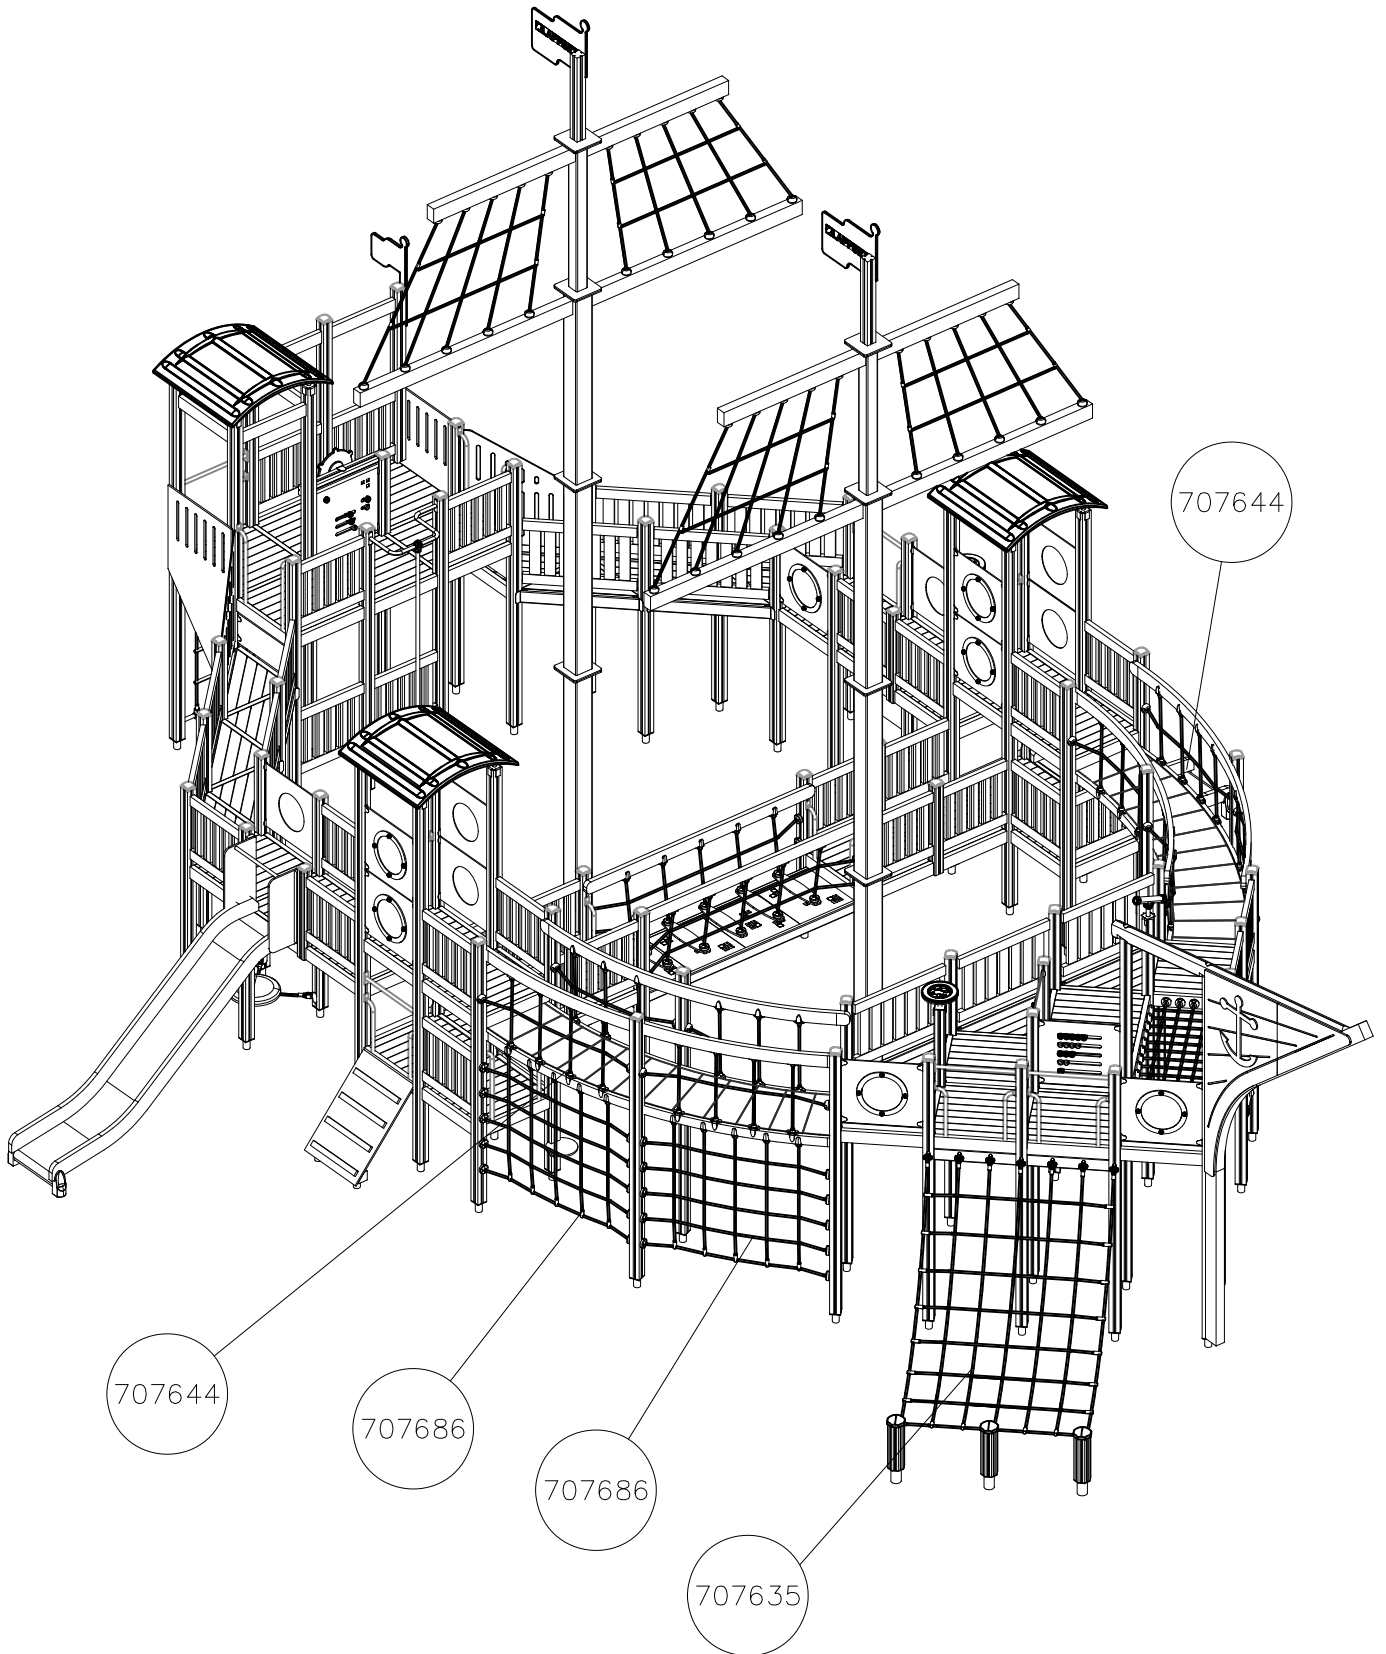

- EN/AS Impact Area 153.5 m<sup>2</sup>
- - - Falling Space 166.5 m<sup>2</sup>
- Max Falling Height 2690 mm

DATE: 5.6.2024

008985  32x714x714	PCS 13	008986  750x750	PCS 30	702286  65x65	PCS 1	702339  118x78	PCS 1	704868-607  12x503x687	PCS 2	705705-704  10x640x702	PCS 1
706059-305  L 926	PCS 1	706308-704  10x640x702	PCS 1	706371-704  15x345x750	PCS 4	706439  L 704	PCS 92	706441  93x93x1550	PCS 4	706443  32x45x702	PCS 62
706450  600x381x2685	PCS 1	706452  600x780x1470	PCS 1	706453  15x145x600	PCS 5	706461  15x400x703	PCS 2	706484  93x93x2150	PCS 14	706505  35x70x730	PCS 4
706508  32x45x650	PCS 39	706510  45x120x1030	PCS 13	706511  93x93x1870	PCS 2	706512  70x120x704	PCS 2	706531  FASTENER KIT	PCS 61	706533  FASTENER KIT	PCS 2
706534  FASTENER KIT	PCS 8	706535  FASTENER KIT	PCS 30	706537  FASTENER KIT	PCS 13	706538  FASTENER KIT	PCS 13	706541  FASTENER KIT	PCS 1	706542  FASTENER KIT	PCS 1
706546  FASTENER KIT	PCS 1	706746  45x640x701	PCS 32	706748  FASTENER KIT	PCS 32	706766-704  FASTENER KIT	PCS 1	706772-704  FASTENER KIT	PCS 1	706778  FASTENER KIT	PCS 2
706780  FASTENER KIT	PCS 1	706788  93x93x3700	PCS 12	706790  93x93x3500	PCS 1	706810  93x93x2650	PCS 27	706997  FASTENER KIT	PCS 11	706999  FASTENER KIT	PCS 11