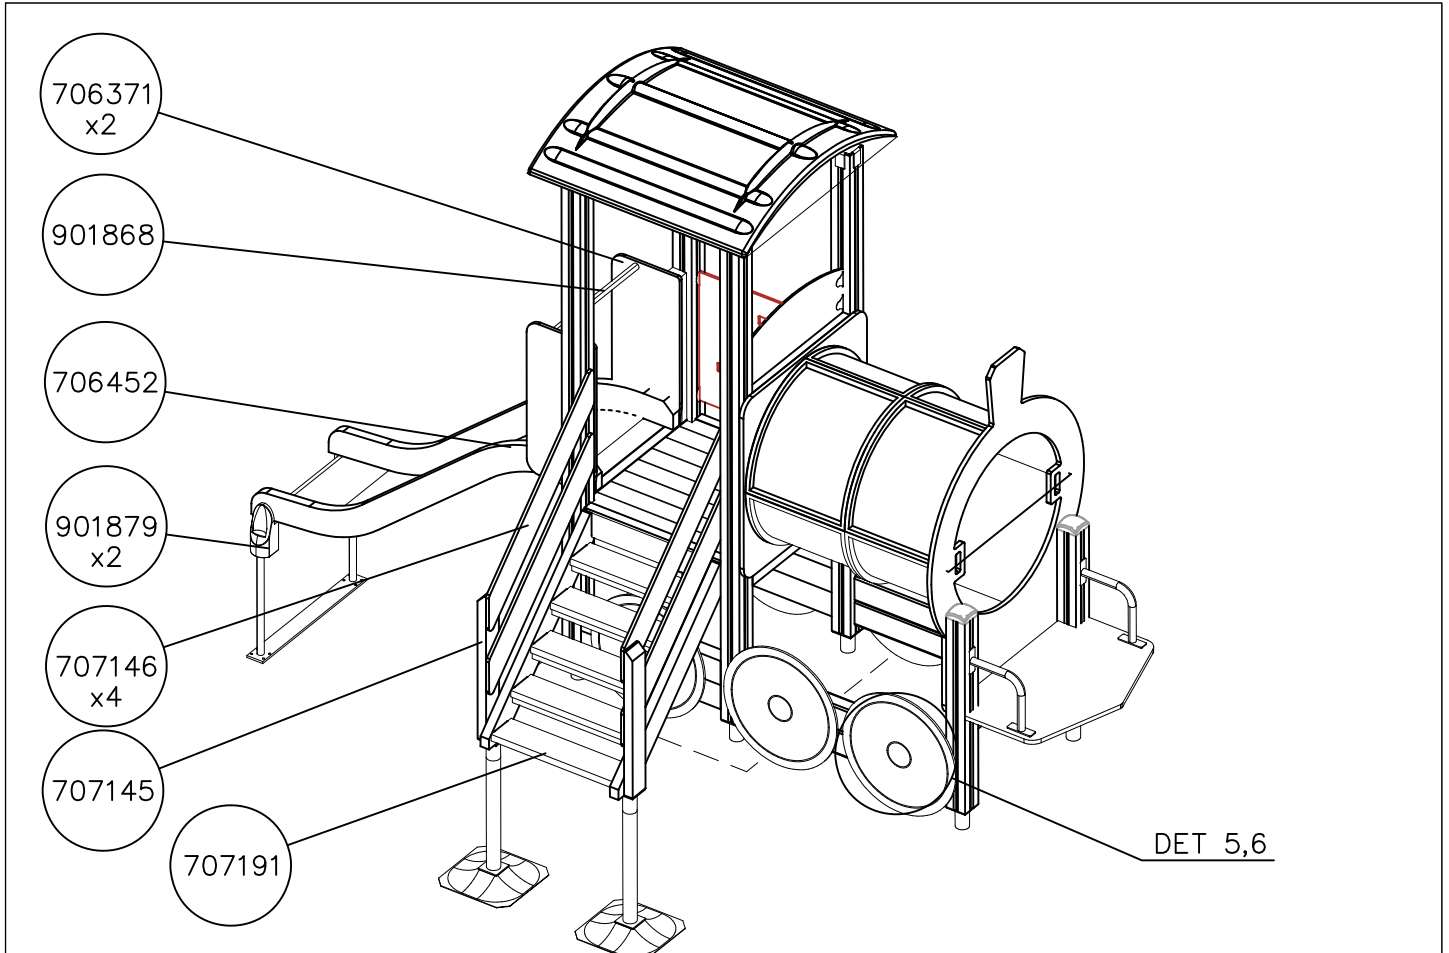

- EN/AS Impact Area 23.1 m²
- - - Falling Space 26.7 m²
Max Falling Height 1000 mm

DATE: 22.8.2022

008986  750x750	PCS 1	702286  65x65	PCS 1	702339  118x78	PCS 1	706371-706  15x345x750	PCS 2	706436-706  10x640x702	PCS 1	706439-603  L 704	PCS 4
706443  32x45x702	PCS 2	706452-603  600x780x1470	PCS 1	706505  35x70x730	PCS 2	706512-603  70x120x704	PCS 6	706531  FASTENER KIT	PCS 8	706533  FASTENER KIT	PCS 1
706534  FASTENER KIT	PCS 1	706535  FASTENER KIT	PCS 1	706669-603  93x93x2400	PCS 4	706894-603  L 950	PCS 2	707133  10x80x745	PCS 1	707145-603  43x93x717	PCS 2
707146-706  15x145x1153	PCS 4	707191-603  +870	PCS 1	707224  FASTENER KIT	PCS 1	707599-607  21x1100x1550	PCS 1	707623  FASTENER KIT	PCS 1	707645  20x570x890	PCS 1
707647  8x280x700	PCS 1	707648  Ø570x10	PCS 6	707649  FASTENER KIT	PCS 1	707650  FASTENER KIT	PCS 1	707651  FASTENER KIT	PCS 1	707659-603  70x120x1062	PCS 4
707762  FASTENER KIT	PCS 6	707918-706  20x275x640	PCS 4	901868  Ø34x598	PCS 3	901879  FASTENER KIT	PCS 2	903093  Ø8x90	PCS 56	905138  FASTENER KIT GRAY	PCS 2
905196  FASTENER KIT GRAY	PCS 2	905821  FASTENER KIT GRAY	PCS 4	905829  FASTENER KIT STRAIGHT CLE	PCS 4	908251  FASTENER KIT 1100x1100x215	PCS 1	908330-216  FASTENER KIT	PCS 2	908355-216  FASTENER KIT Ø33,7x235x235	PCS 2

DATE: 22.8.2022

909511  90x90x650	PCS 8	909519  50x380x380	PCS 8	980114  Ø4x20	PCS 8	980131  Ø6x60	PCS 8		PCS		PCS
	PCS		PCS		PCS		PCS		PCS		PCS
	PCS		PCS		PCS		PCS		PCS		PCS
	PCS		PCS		PCS		PCS		PCS		PCS
	PCS		PCS		PCS		PCS		PCS		PCS
	PCS		PCS		PCS		PCS		PCS		PCS
	PCS		PCS		PCS		PCS		PCS		PCS