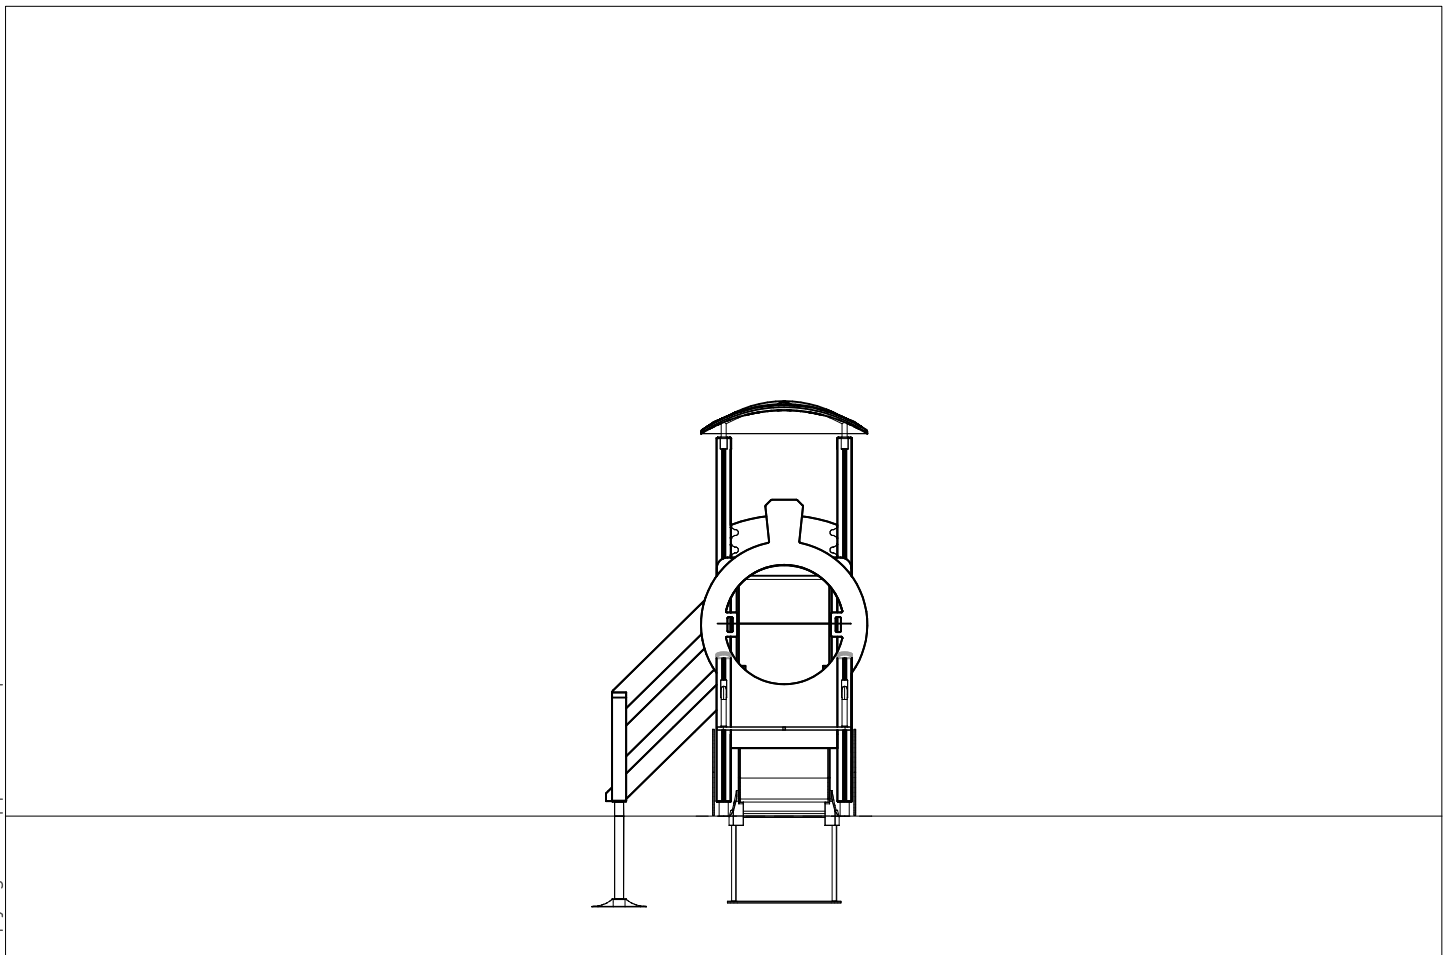

- EN/AS Impact Area 23.1 m²
- - - Falling Space 26.7 m²
Max Falling Height 1000 mm

DATE: 22.8.2022

008986  750x750	PCS 1	702286  65x65	PCS 1	702339  118x78	PCS 1	706371-706  15x345x750	PCS 2	706436-706  10x640x702	PCS 1	706439-603  L 704	PCS 4
706443  32x45x702	PCS 2	706452-603  600x780x1470	PCS 1	706505  35x70x730	PCS 2	706512-603  70x120x704	PCS 6	706531  FASTENER KIT	PCS 8	706533  FASTENER KIT	PCS 1
706534  FASTENER KIT	PCS 1	706535  FASTENER KIT	PCS 1	706669-603  93x93x2400	PCS 4	706894-603  L 950	PCS 2	707133  10x80x745	PCS 1	707145-603  43x93x717	PCS 2
707146-706  15x145x1153	PCS 4	707191-603  +870	PCS 1	707224  FASTENER KIT	PCS 1	707599-607  21x1100x1550	PCS 1	707623  FASTENER KIT	PCS 1	707645  20x570x890	PCS 1
707647  8x280x700	PCS 1	707648  Ø570x10	PCS 6	707649  FASTENER KIT	PCS 1	707650  FASTENER KIT	PCS 1	707651  FASTENER KIT	PCS 1	707659-603  70x120x1062	PCS 4
707762  FASTENER KIT	PCS 6	707918-706  20x275x640	PCS 4	901868  Ø34x598	PCS 3	901879  FASTENER KIT	PCS 2	903093  Ø8x90	PCS 56	905138  FASTENER KIT GRAY	PCS 2
905196  FASTENER KIT GRAY	PCS 2	905821  FASTENER KIT GRAY	PCS 4	905829  FASTENER KIT STRAIGHT CLE	PCS 4	908251  FASTENER KIT 1100x1100x215	PCS 1	908330-216  FASTENER KIT	PCS 2	908355-216  FASTENER KIT Ø33,7x235x235	PCS 2

DATE: 22.8.2022

909511  90x90x650	PCS 8	909519  50x380x380	PCS 8	980114  Ø4x20	PCS 8	980131  Ø6x60	PCS 8		PCS		PCS
	PCS		PCS		PCS		PCS		PCS		PCS
	PCS		PCS		PCS		PCS		PCS		PCS
	PCS		PCS		PCS		PCS		PCS		PCS
	PCS		PCS		PCS		PCS		PCS		PCS
	PCS		PCS		PCS		PCS		PCS		PCS
	PCS		PCS		PCS		PCS		PCS		PCS