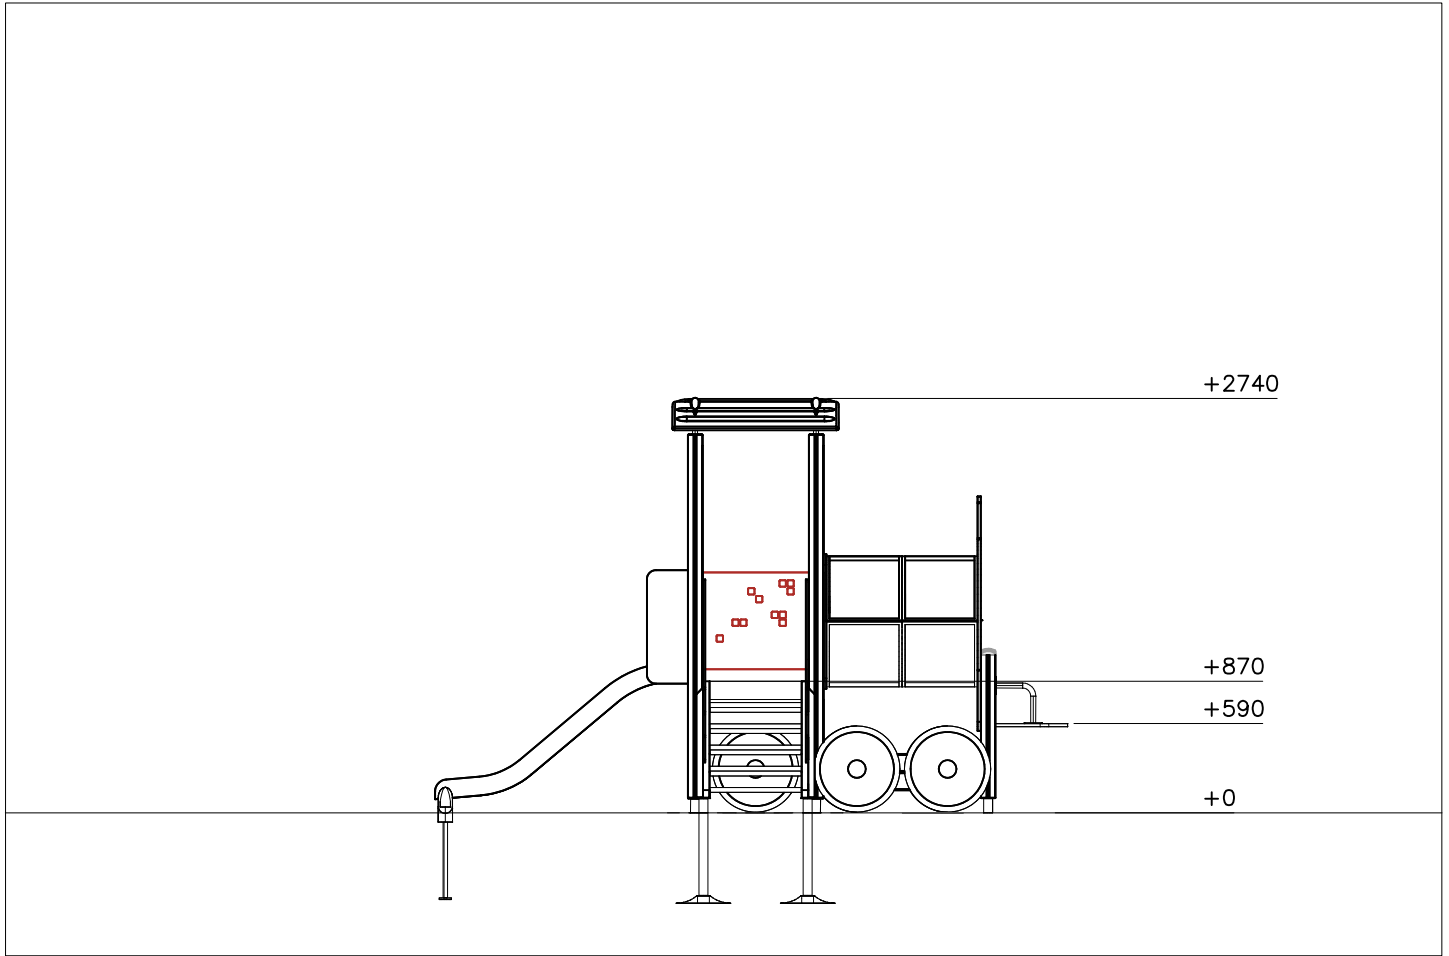

- EN/AS Impact Area 23.1 m²
- - - Falling Space 26.7 m²
Max Falling Height 1000 mm

DATE: 22.8.2022

008986  750x750	PCS 1	702286  65x65	PCS 1	702339  118x78	PCS 1	706371-706  15x345x750	PCS 2	706436-706  10x640x702	PCS 1	706439-603  L 704	PCS 4
706443  32x45x702	PCS 2	706452-603  600x780x1470	PCS 1	706505  35x70x730	PCS 2	706512-603  70x120x704	PCS 6	706531  FASTENER KIT	PCS 8	706533  FASTENER KIT	PCS 1
706534  FASTENER KIT	PCS 1	706535  FASTENER KIT	PCS 1	706669-603  93x93x2400	PCS 4	706894-603  L 950	PCS 2	707133  10x80x745	PCS 1	707145-603  43x93x717	PCS 2
707146-706  15x145x1153	PCS 4	707191-603  +870	PCS 1	707224  FASTENER KIT	PCS 1	707599-607  21x1100x1550	PCS 1	707623  FASTENER KIT	PCS 1	707645  20x570x890	PCS 1
707647  8x280x700	PCS 1	707648  Ø570x10	PCS 6	707649  FASTENER KIT	PCS 1	707650  FASTENER KIT	PCS 1	707651  FASTENER KIT	PCS 1	707659-603  70x120x1062	PCS 4
707762  FASTENER KIT	PCS 6	707918-706  20x275x640	PCS 4	901868  Ø34x598	PCS 3	901879  FASTENER KIT	PCS 2	903093  Ø8x90	PCS 56	905138  FASTENER KIT GRAY	PCS 2
905196  FASTENER KIT GRAY	PCS 2	905821  FASTENER KIT GRAY	PCS 4	905829  FASTENER KIT STRAIGHT CLE	PCS 4	908251  FASTENER KIT 1100x1100x215	PCS 1	908330-216  FASTENER KIT	PCS 2	908355-216  FASTENER KIT Ø33,7x235x235	PCS 2

DATE: 22.8.2022

909511  90x90x650	PCS 8	909519  50x380x380	PCS 8	980114  Ø4x20	PCS 8	980131  Ø6x60	PCS 8		PCS		PCS
	PCS		PCS		PCS		PCS		PCS		PCS
	PCS		PCS		PCS		PCS		PCS		PCS
	PCS		PCS		PCS		PCS		PCS		PCS
	PCS		PCS		PCS		PCS		PCS		PCS
	PCS		PCS		PCS		PCS		PCS		PCS
	PCS		PCS		PCS		PCS		PCS		PCS