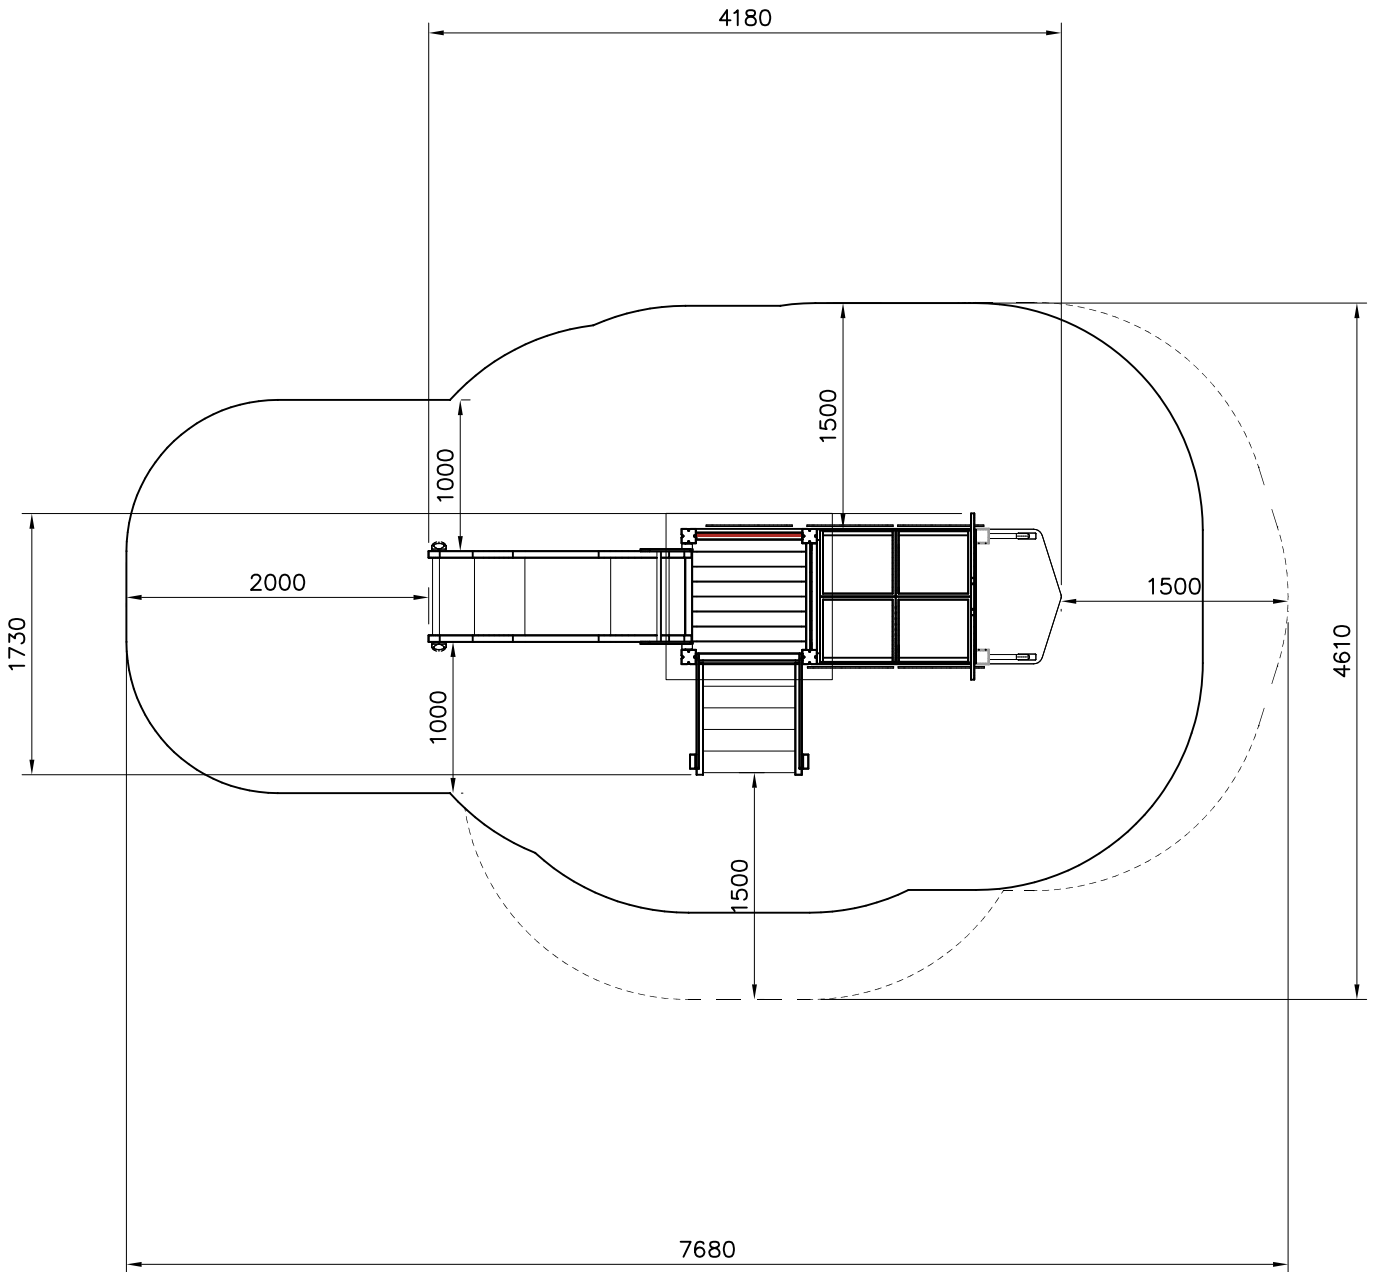

- EN/AS Impact Area 23.1 m²
- - - Falling Space 26.7 m²
Max Falling Height 1000 mm

DATE: 22.8.2022

008986  750x750	PCS 1	702286  65x65	PCS 1	702339  118x78	PCS 1	706371-706  15x345x750	PCS 2	706436-706  10x640x702	PCS 1	706439-603  L 704	PCS 4
706443  32x45x702	PCS 2	706452-603  600x780x1470	PCS 1	706505  35x70x730	PCS 2	706512-603  70x120x704	PCS 6	706531  FASTENER KIT	PCS 8	706533  FASTENER KIT	PCS 1
706534  FASTENER KIT	PCS 1	706535  FASTENER KIT	PCS 1	706669-603  93x93x2400	PCS 4	706894-603  L 950	PCS 2	707133  10x80x745	PCS 1	707145-603  43x93x717	PCS 2
707146-706  15x145x1153	PCS 4	707191-603  +870	PCS 1	707224  FASTENER KIT	PCS 1	707599-607  21x1100x1550	PCS 1	707623  FASTENER KIT	PCS 1	707645  20x570x890	PCS 1
707647  8x280x700	PCS 1	707648  Ø570x10	PCS 6	707649  FASTENER KIT	PCS 1	707650  FASTENER KIT	PCS 1	707651  FASTENER KIT	PCS 1	707659-603  70x120x1062	PCS 4
707762  FASTENER KIT	PCS 6	707918-706  20x275x640	PCS 4	901868  Ø34x598	PCS 3	901879  FASTENER KIT	PCS 2	903093  Ø8x90	PCS 56	905138  FASTENER KIT GRAY	PCS 2
905196  FASTENER KIT GRAY	PCS 2	905821  FASTENER KIT GRAY	PCS 4	905829  FASTENER KIT STRAIGHT CLE	PCS 4	908251  FASTENER KIT 1100x1100x215	PCS 1	908330-216  FASTENER KIT	PCS 2	908355-216  FASTENER KIT Ø33,7x235x235	PCS 2

DATE: 22.8.2022

909511  90x90x650	PCS 8	909519  50x380x380	PCS 8	980114  Ø4x20	PCS 8	980131  Ø6x60	PCS 8		PCS		PCS
	PCS		PCS		PCS		PCS		PCS		PCS
	PCS		PCS		PCS		PCS		PCS		PCS
	PCS		PCS		PCS		PCS		PCS		PCS
	PCS		PCS		PCS		PCS		PCS		PCS
	PCS		PCS		PCS		PCS		PCS		PCS
	PCS		PCS		PCS		PCS		PCS		PCS