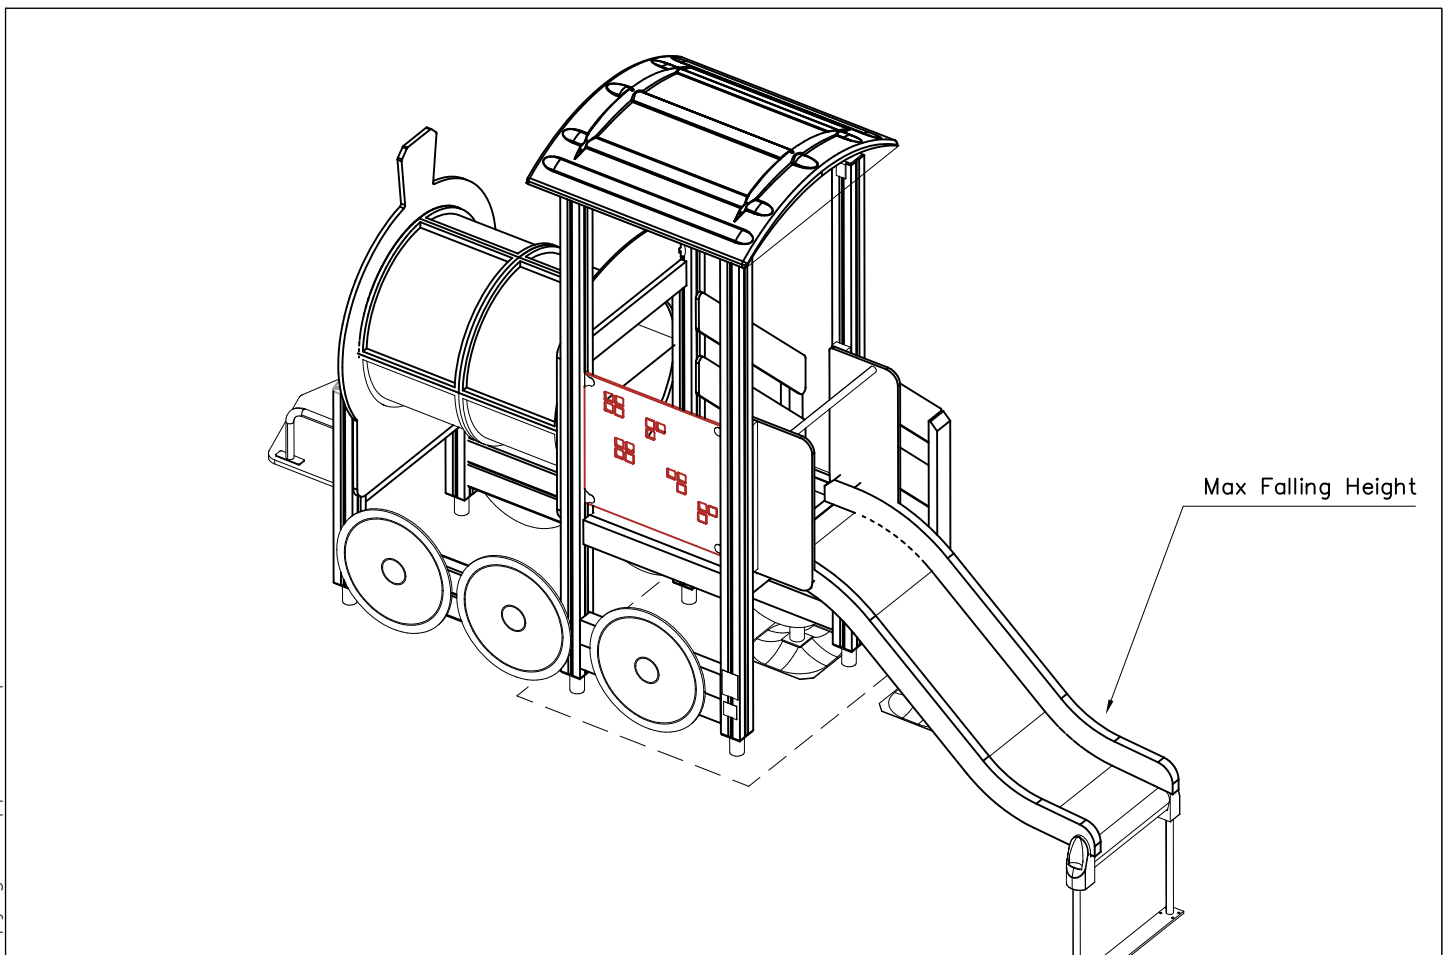

- EN/AS Impact Area 23.1 m²
- - - Falling Space 26.7 m²
Max Falling Height 1000 mm

DATE: 22.8.2022

008986  750x750	PCS 1	702286  65x65	PCS 1	702339  118x78	PCS 1	706371-706  15x345x750	PCS 2	706436-706  10x640x702	PCS 1	706439-603  L 704	PCS 4
706443  32x45x702	PCS 2	706452-603  600x780x1470	PCS 1	706505  35x70x730	PCS 2	706512-603  70x120x704	PCS 6	706531  FASTENER KIT	PCS 8	706533  FASTENER KIT	PCS 1
706534  FASTENER KIT	PCS 1	706535  FASTENER KIT	PCS 1	706669-603  93x93x2400	PCS 4	706894-603  L 950	PCS 2	707133  10x80x745	PCS 1	707145-603  43x93x717	PCS 2
707146-706  15x145x1153	PCS 4	707191-603  +870	PCS 1	707224  FASTENER KIT	PCS 1	707599-607  21x1100x1550	PCS 1	707623  FASTENER KIT	PCS 1	707645  20x570x890	PCS 1
707647  8x280x700	PCS 1	707648  Ø570x10	PCS 6	707649  FASTENER KIT	PCS 1	707650  FASTENER KIT	PCS 1	707651  FASTENER KIT	PCS 1	707659-603  70x120x1062	PCS 4
707762  FASTENER KIT	PCS 6	707918-706  20x275x640	PCS 4	901868  Ø34x598	PCS 3	901879  FASTENER KIT	PCS 2	903093  Ø8x90	PCS 56	905138  FASTENER KIT GRAY	PCS 2
905196  FASTENER KIT GRAY	PCS 2	905821  FASTENER KIT GRAY	PCS 4	905829  FASTENER KIT STRAIGHT CLE	PCS 4	908251  FASTENER KIT 1100x1100x215	PCS 1	908330-216  FASTENER KIT	PCS 2	908355-216  FASTENER KIT Ø33,7x235x235	PCS 2

DATE: 22.8.2022

909511  90x90x650	PCS 8	909519  50x380x380	PCS 8	980114  Ø4x20	PCS 8	980131  Ø6x60	PCS 8		PCS		PCS
	PCS		PCS		PCS		PCS		PCS		PCS
	PCS		PCS		PCS		PCS		PCS		PCS
	PCS		PCS		PCS		PCS		PCS		PCS
	PCS		PCS		PCS		PCS		PCS		PCS
	PCS		PCS		PCS		PCS		PCS		PCS
	PCS		PCS		PCS		PCS		PCS		PCS