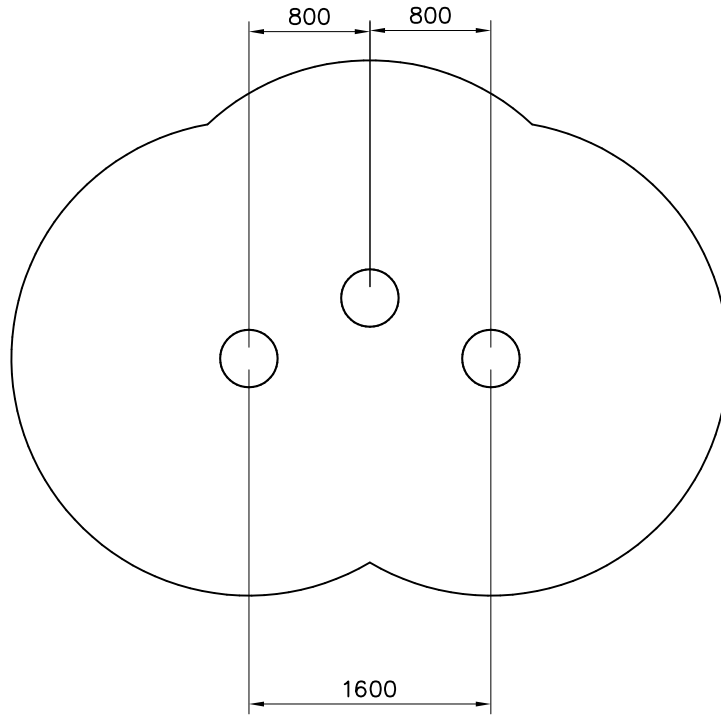

### **Q12869-3**

DATE: 27.4.2022

702286  65x65	PCS 1	905139  BLACK	PCS 3	905197  BLACK	PCS 3	980114  Ø4x20	PCS 4	980131  6x60	PCS 12	P07548-602  L1800	PCS 1
P07549-602  L1500	PCS 1	P07550-602  L1200	PCS 1		PCS		PCS		PCS		PCS
	PCS		PCS		PCS		PCS		PCS		PCS
	PCS		PCS		PCS		PCS		PCS		PCS
	PCS		PCS		PCS		PCS		PCS		PCS
	PCS		PCS		PCS		PCS		PCS		PCS
	PCS		PCS		PCS		PCS		PCS		PCS

—— EN/AS Impact Area 13.3 m<sup>2</sup>  
- - - - Falling Space 13.3 m<sup>2</sup>  
Max Falling Height 1260 mm

DET 1 