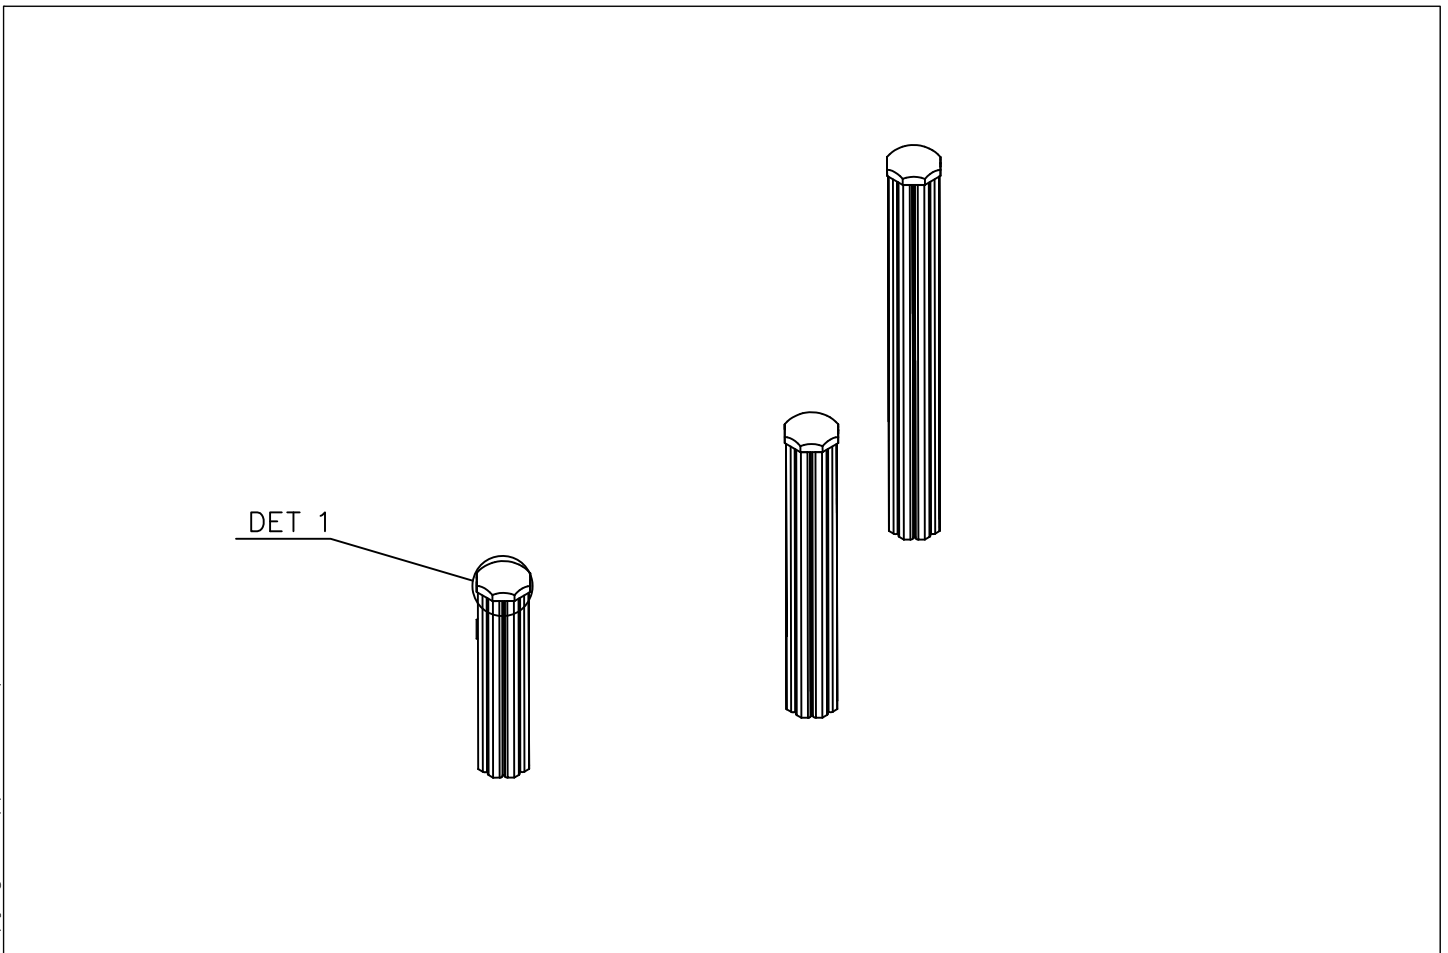

### **Q12869-3**

DATE: 27.4.2022

702286  65x65	PCS 1	905139  BLACK	PCS 3	905197  BLACK	PCS 3	980114  Ø4x20	PCS 4	980131  6x60	PCS 12	P07548-602  L1800	PCS 1
P07549-602  L1500	PCS 1	P07550-602  L1200	PCS 1		PCS		PCS		PCS		PCS
	PCS		PCS		PCS		PCS		PCS		PCS
	PCS		PCS		PCS		PCS		PCS		PCS
	PCS		PCS		PCS		PCS		PCS		PCS
	PCS		PCS		PCS		PCS		PCS		PCS
	PCS		PCS		PCS		PCS		PCS		PCS

—— EN/AS Impact Area 13.3 m<sup>2</sup>  
- - - - Falling Space 13.3 m<sup>2</sup>  
Max Falling Height 1260 mm

DET 1 