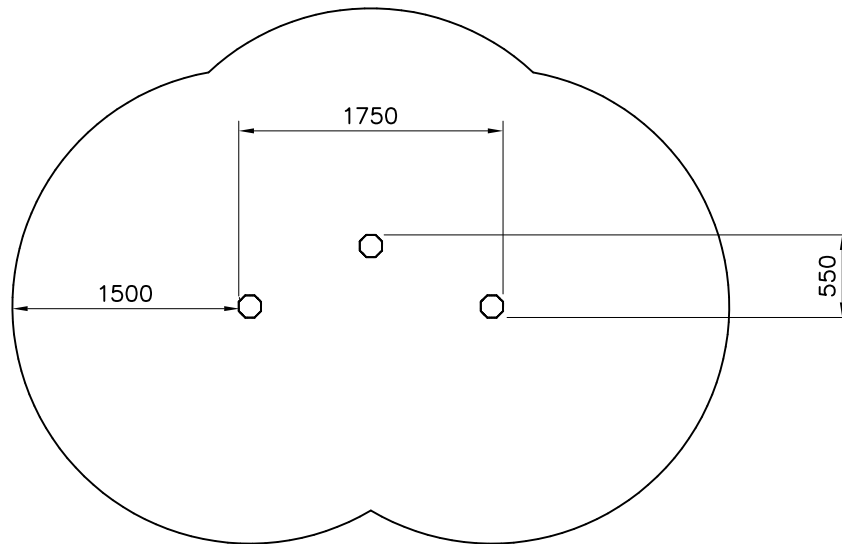

### **Q12869-3**

DATE: 27.4.2022

702286  65x65	PCS 1	905139  BLACK	PCS 3	905197  BLACK	PCS 3	980114  Ø4x20	PCS 4	980131  6x60	PCS 12	P07548-602  L1800	PCS 1
P07549-602  L1500	PCS 1	P07550-602  L1200	PCS 1		PCS		PCS		PCS		PCS
	PCS		PCS		PCS		PCS		PCS		PCS
	PCS		PCS		PCS		PCS		PCS		PCS
	PCS		PCS		PCS		PCS		PCS		PCS
	PCS		PCS		PCS		PCS		PCS		PCS
	PCS		PCS		PCS		PCS		PCS		PCS

—— EN/AS Impact Area 13.3 m<sup>2</sup>  
- - - - Falling Space 13.3 m<sup>2</sup>  
Max Falling Height 1260 mm

DET 1 