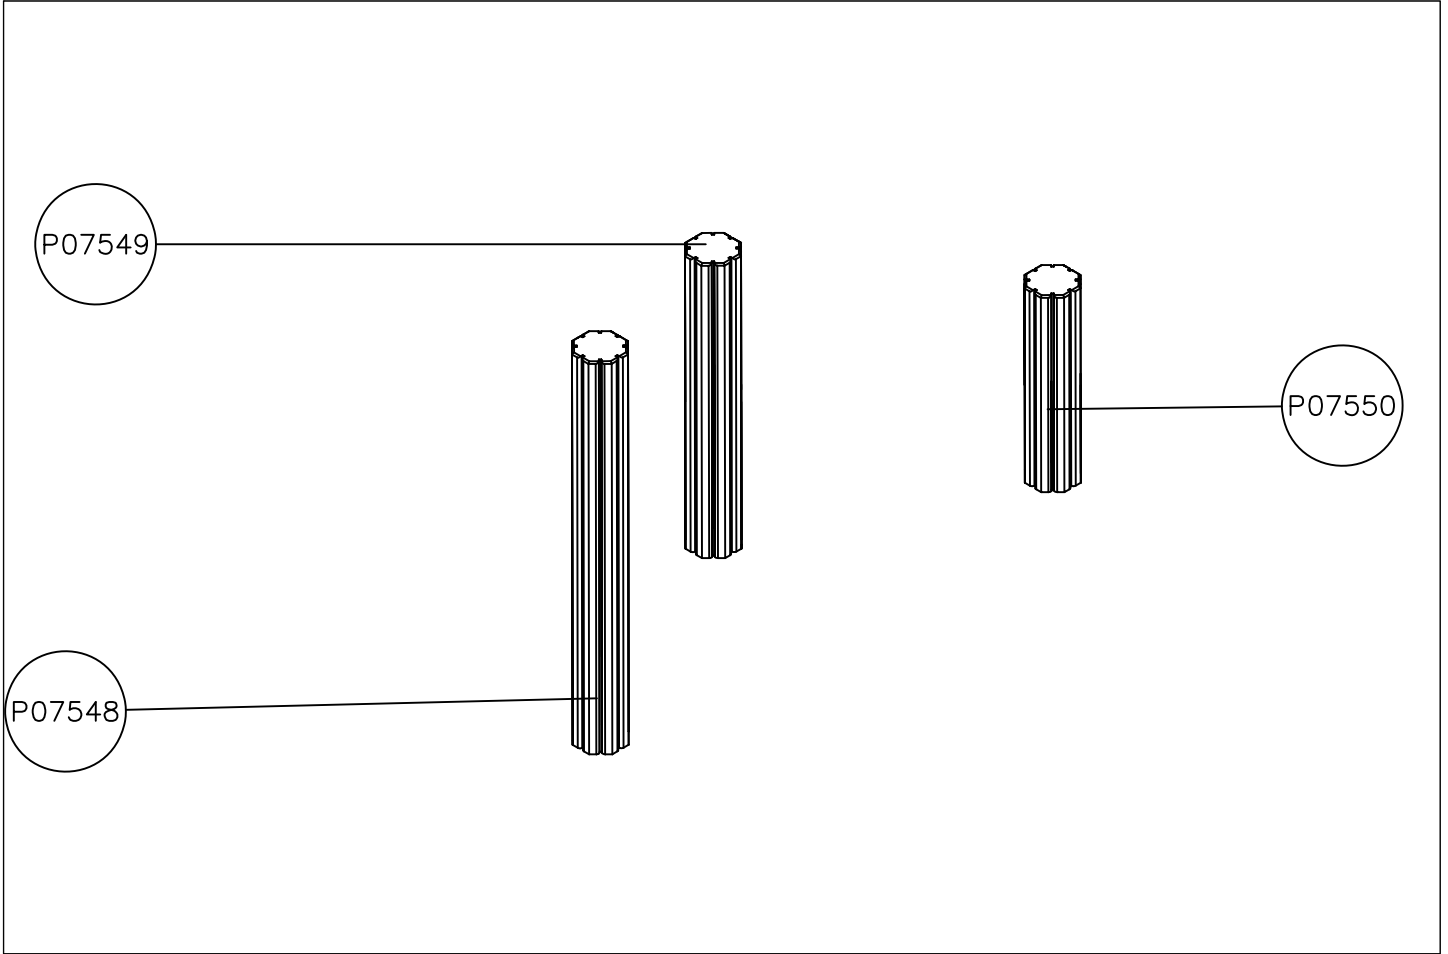

### **Q12869-3**

DATE: 27.4.2022

702286  65x65	PCS 1	905139  BLACK	PCS 3	905197  BLACK	PCS 3	980114  Ø4x20	PCS 4	980131  6x60	PCS 12	P07548-602  L1800	PCS 1
P07549-602  L1500	PCS 1	P07550-602  L1200	PCS 1		PCS		PCS		PCS		PCS
	PCS		PCS		PCS		PCS		PCS		PCS
	PCS		PCS		PCS		PCS		PCS		PCS
	PCS		PCS		PCS		PCS		PCS		PCS
	PCS		PCS		PCS		PCS		PCS		PCS
	PCS		PCS		PCS		PCS		PCS		PCS

—— EN/AS Impact Area 13.3 m<sup>2</sup>  
- - - - Falling Space 13.3 m<sup>2</sup>  
Max Falling Height 1260 mm

DET 1 