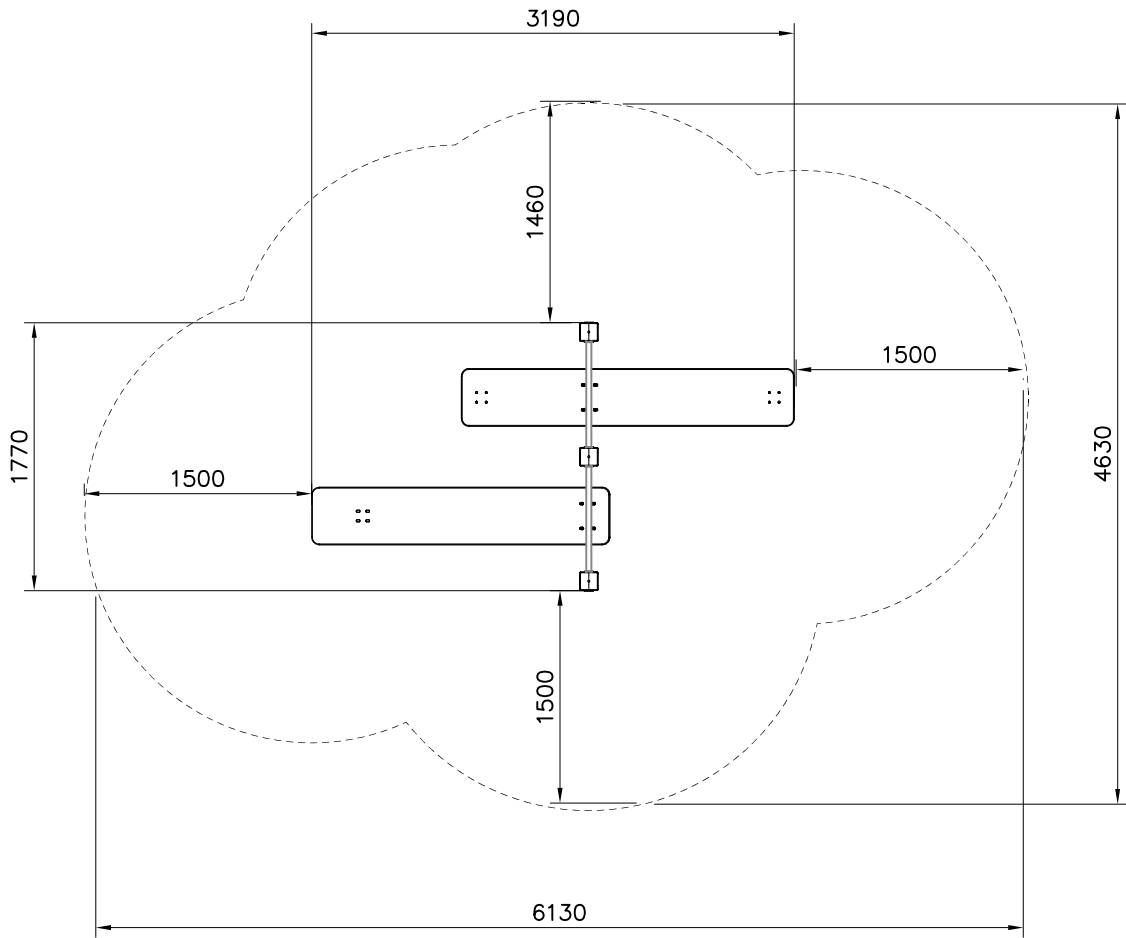

----- Falling Space 20.7 m²
Max Falling Height 380 mm

DATE: 8.2.2023

702286  65x65	PCS 1	705329  118x118x720	PCS 3	707938  FASTENER KIT	PCS 4	902454 	PCS 4	905104  M10	PCS 12	905761  120x120x700	PCS 3
905830  123x123x40	PCS 3	907694-216  L 704	PCS 4	909107  M12x80	PCS 8	909109  M12x40	PCS 12	909521  M12	PCS 3	909644  M12	PCS 20
980104  Ø5x90	PCS 3	980114  Ø4x20	PCS 4	980123  Ø7x60 A2	PCS 12	980154  Ø24/13	PCS 68	P01986  2200x380	PCS 1	P01987  2000x380	PCS 1
	PCS		PCS		PCS		PCS		PCS		PCS
	PCS		PCS		PCS		PCS		PCS		PCS
	PCS		PCS		PCS		PCS		PCS		PCS
	PCS		PCS		PCS		PCS		PCS		PCS