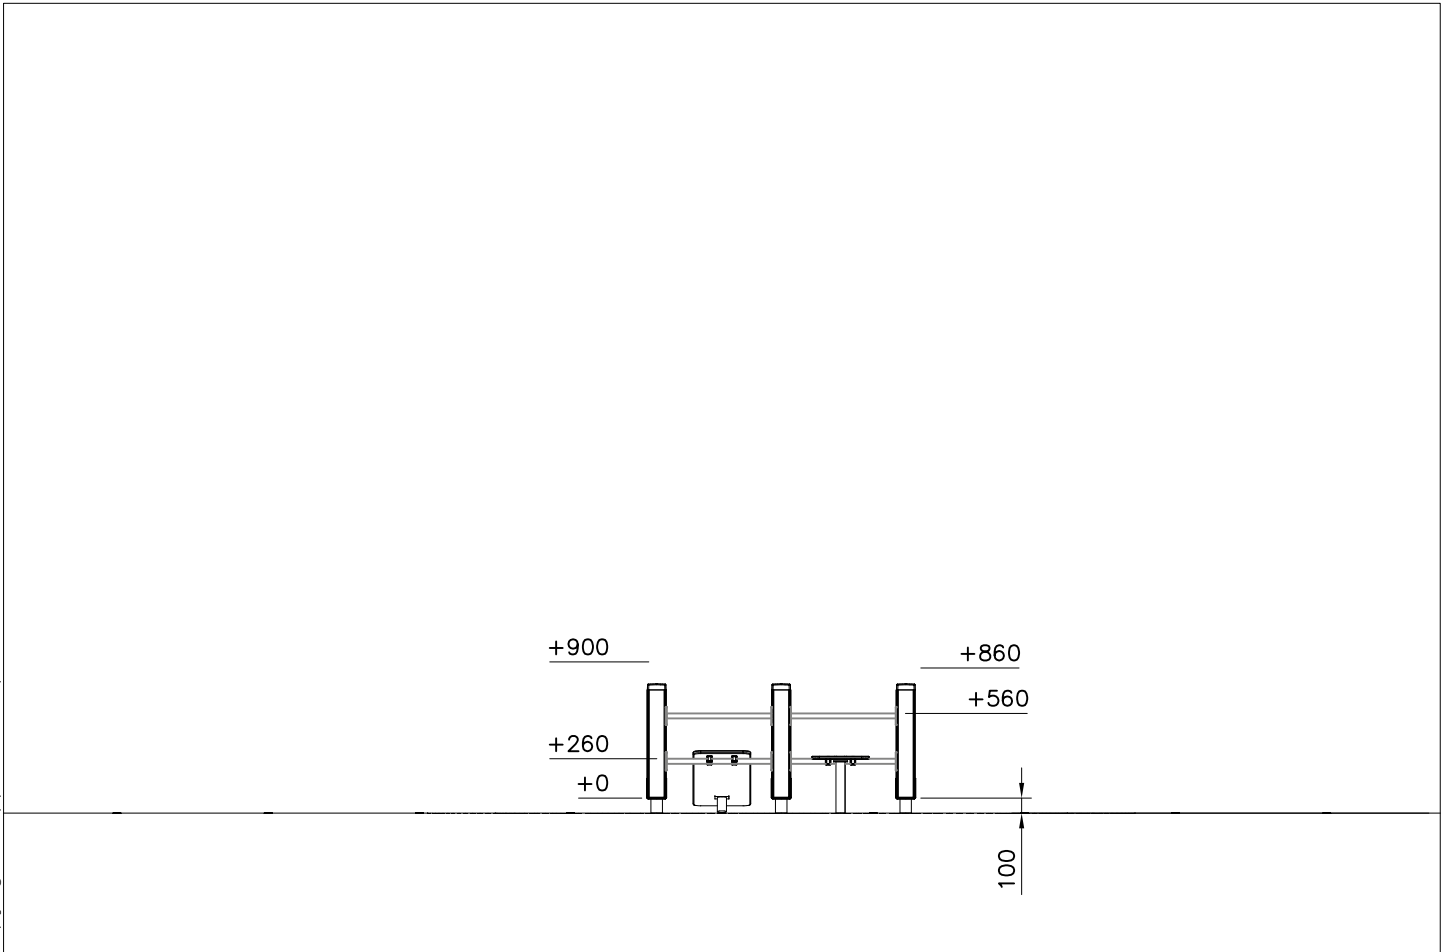

----- Falling Space 20.7 m²
Max Falling Height 380 mm

DATE: 8.2.2023

702286  65x65	PCS 1	705329  118x118x720	PCS 3	707938  FASTENER KIT	PCS 4	902454 	PCS 4	905104  M10	PCS 12	905761  120x120x700	PCS 3
905830  123x123x40	PCS 3	907694-216  L 704	PCS 4	909107  M12x80	PCS 8	909109  M12x40	PCS 12	909521  M12	PCS 3	909644  M12	PCS 20
980104  Ø5x90	PCS 3	980114  Ø4x20	PCS 4	980123  Ø7x60 A2	PCS 12	980154  Ø24/13	PCS 68	P01986  2200x380	PCS 1	P01987  2000x380	PCS 1
	PCS		PCS		PCS		PCS		PCS		PCS
	PCS		PCS		PCS		PCS		PCS		PCS
	PCS		PCS		PCS		PCS		PCS		PCS
	PCS		PCS		PCS		PCS		PCS		PCS