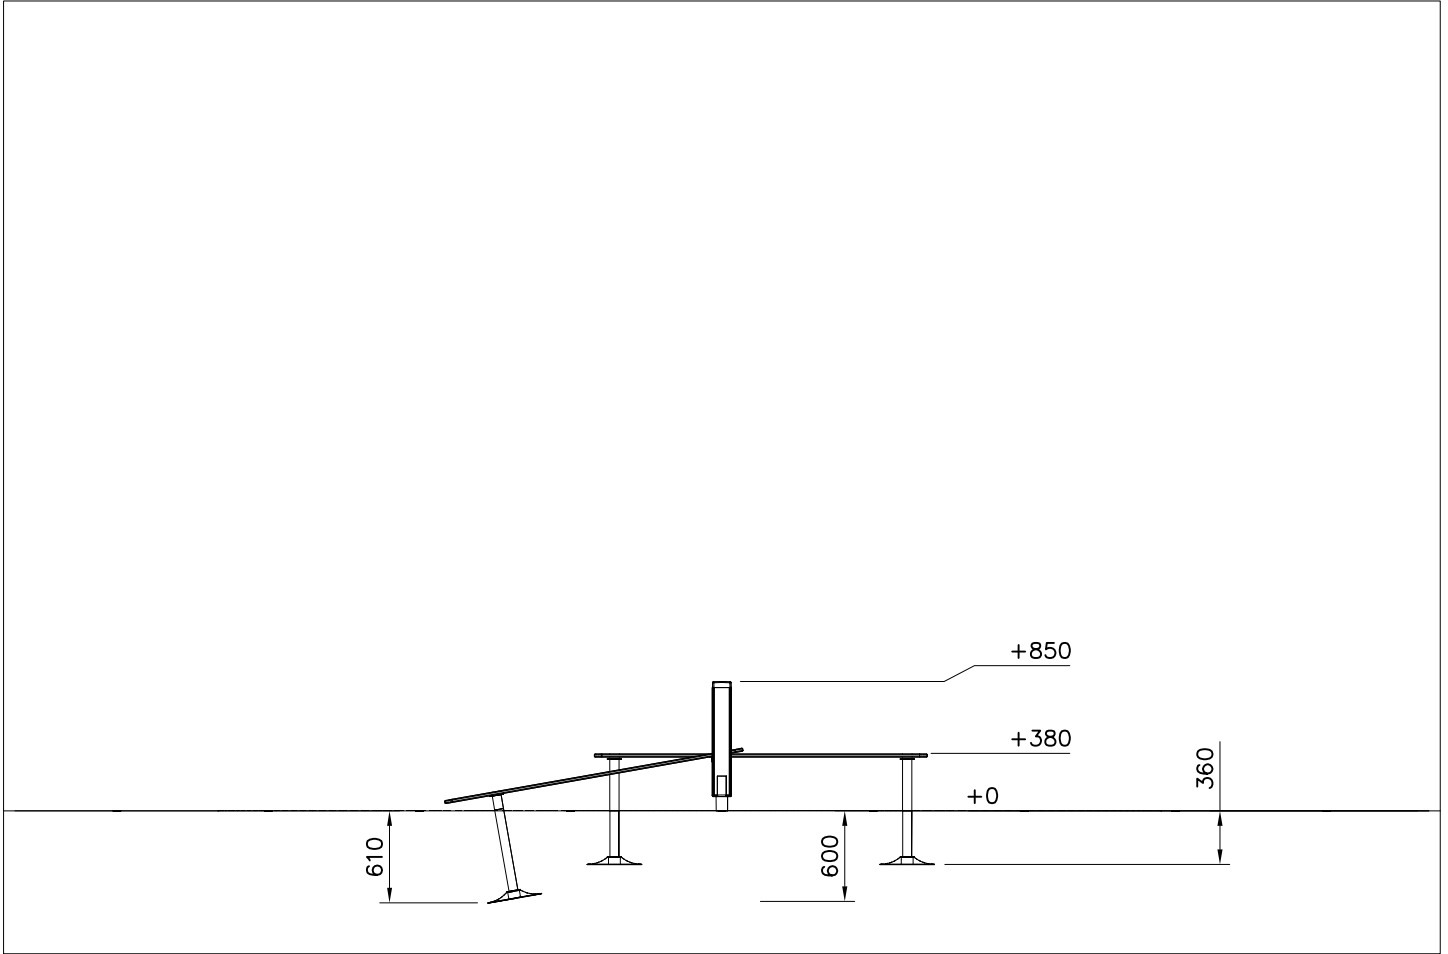

----- Falling Space 20.7 m²
Max Falling Height 380 mm

DATE: 8.2.2023

702286  65x65	PCS 1	705329  118x118x720	PCS 3	707938  FASTENER KIT	PCS 4	902454 	PCS 4	905104  M10	PCS 12	905761  120x120x700	PCS 3
905830  123x123x40	PCS 3	907694-216  L 704	PCS 4	909107  M12x80	PCS 8	909109  M12x40	PCS 12	909521  M12	PCS 3	909644  M12	PCS 20
980104  Ø5x90	PCS 3	980114  Ø4x20	PCS 4	980123  Ø7x60 A2	PCS 12	980154  Ø24/13	PCS 68	P01986  2200x380	PCS 1	P01987  2000x380	PCS 1
	PCS		PCS		PCS		PCS		PCS		PCS
	PCS		PCS		PCS		PCS		PCS		PCS
	PCS		PCS		PCS		PCS		PCS		PCS
	PCS		PCS		PCS		PCS		PCS		PCS