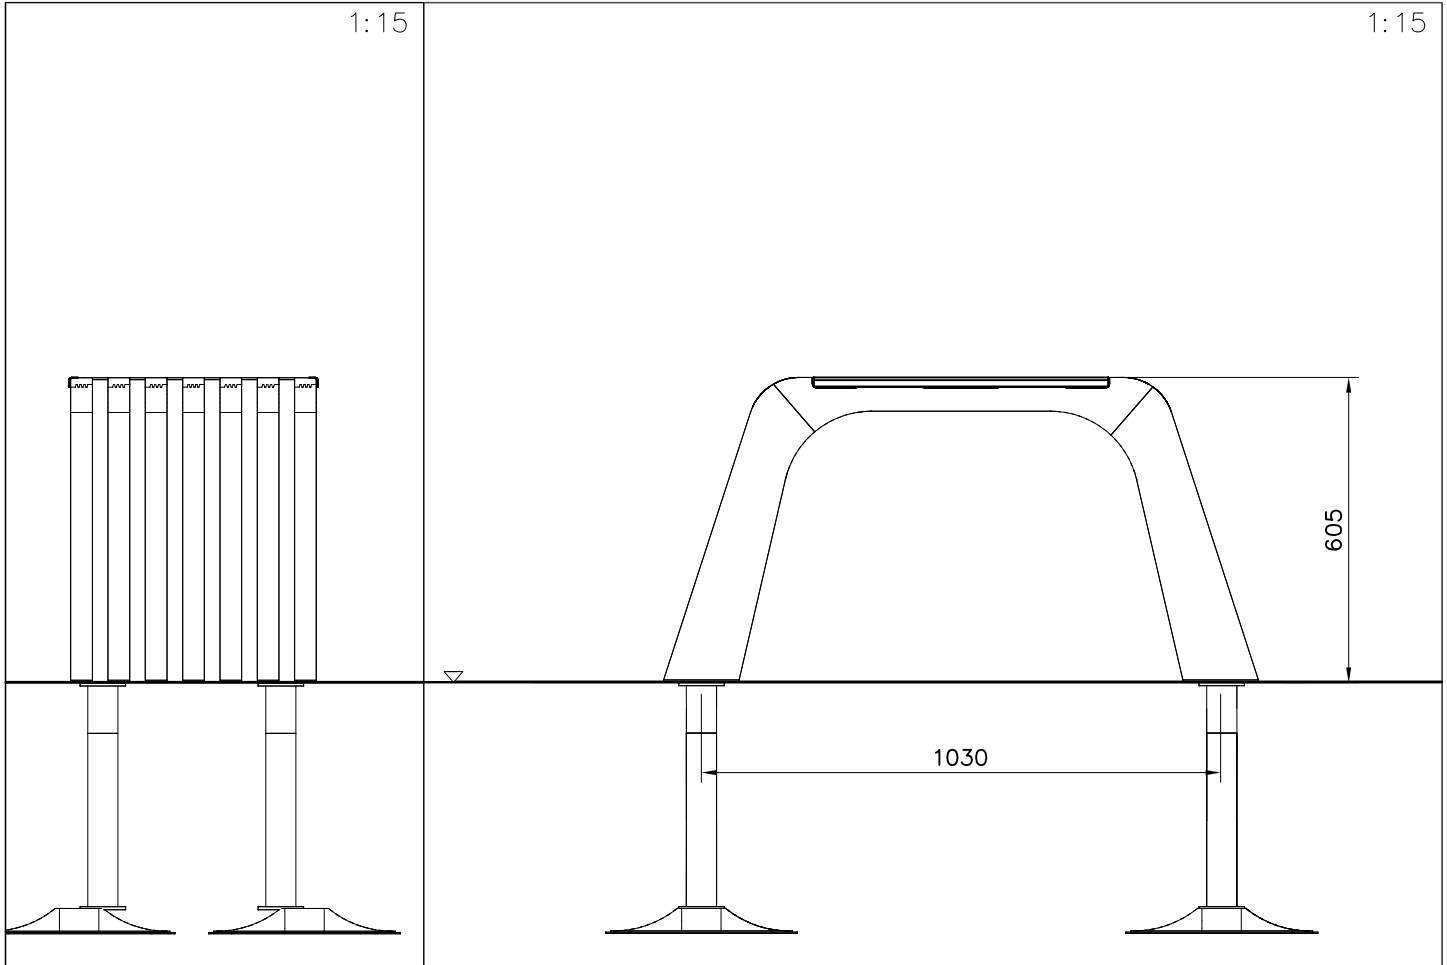

① 706019	PCS	② 980114	PCS
	1		4
		Ø4x20	
③ P10580	PCS	④ 902272	PCS
	1		4
		90x90x450	
⑤ 909519	PCS	⑥ 909639	PCS
	4		8
50x380x380		M10x25	
⑦ 909638	PCS	⑧ 909637	PCS
	16		8
Ø20/10.5		M10	
	PCS		PCS
	PCS		PCS
	PCS		PCS
	PCS		PCS

Area of Movement 12.6 m²
Impact Area 10.7 m²
Training Space 5.3 m²
Max Falling Height 605 mm

1:40