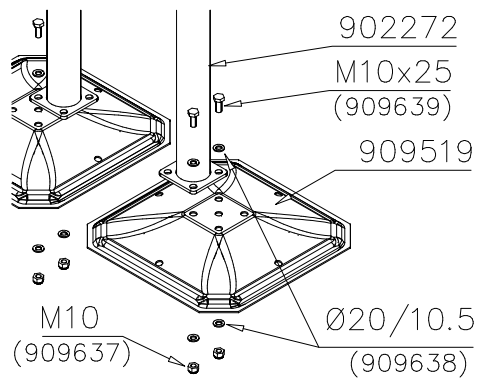

① 706019	PCS	② 980114	PCS
	1		4
		Ø4x20	
③ P10580	PCS	④ 902272	PCS
	1		4
		90x90x450	
⑤ 909519	PCS	⑥ 909639	PCS
	4		8
50x380x380		M10x25	
⑦ 909638	PCS	⑧ 909637	PCS
	16		8
Ø20/10.5		M10	
	PCS		PCS
	PCS		PCS
	PCS		PCS
	PCS		PCS

Area of Movement 12.6 m²
Impact Area 10.7 m²
Training Space 5.3 m²
Max Falling Height 605 mm

1:40