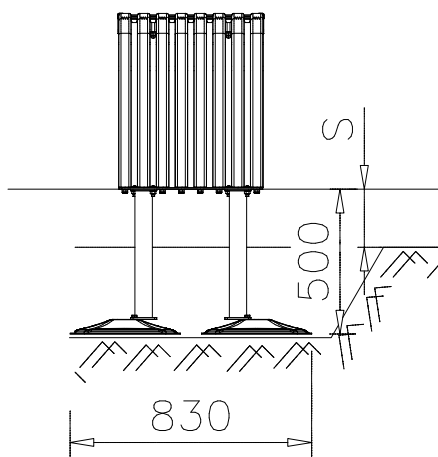

① 706019	PCS	② 980114	PCS
	1		4
		Ø4x20	
③ P10580	PCS	④ 902272	PCS
	1		4
		90x90x450	
⑤ 909519	PCS	⑥ 909639	PCS
	4		8
50x380x380		M10x25	
⑦ 909638	PCS	⑧ 909637	PCS
	16		8
Ø20/10.5		M10	
	PCS		PCS
	PCS		PCS
	PCS		PCS
	PCS		PCS

Area of Movement 12.6 m²
Impact Area 10.7 m²
Training Space 5.3 m²
Max Falling Height 605 mm

1:40