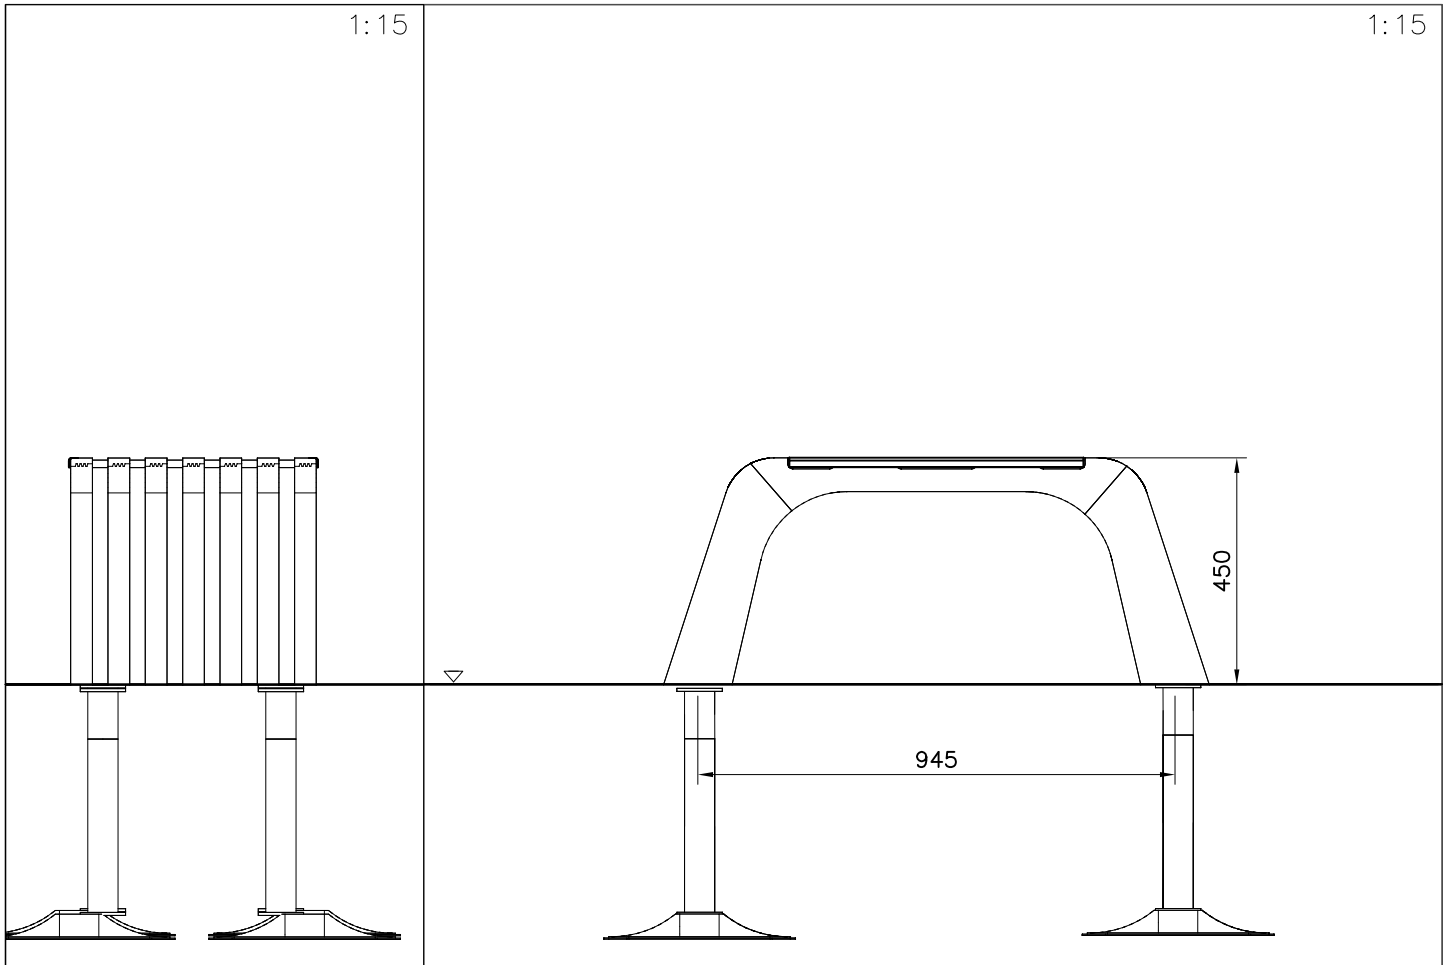

①	706018	PCS	②	980114	PCS
		1			4
				Ø4x20	
③	P10579	PCS	④	902272	PCS
		1			4
				90x90x450	
⑤	909519	PCS	⑥	909639	PCS
		4			8
	50x380x380			M10x25	
⑦	909638	PCS	⑧	909637	PCS
		16			8
	Ø20/10.5			M10	
		PCS			PCS
		PCS			PCS
		PCS			PCS
		PCS			PCS

Area of Movement 12.3 m²
Training Space 5.3 m²
Max Falling Height 450 mm

1:40