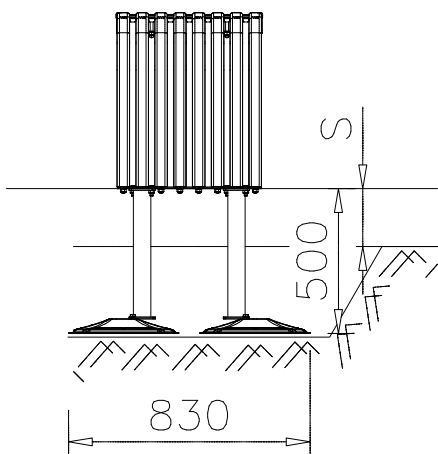

①	706018	PCS	②	980114	PCS
		1			4
				Ø4x20	
③	P10579	PCS	④	902272	PCS
		1			4
				90x90x450	
⑤	909519	PCS	⑥	909639	PCS
		4			8
	50x380x380			M10x25	
⑦	909638	PCS	⑧	909637	PCS
		16			8
	Ø20/10.5			M10	
		PCS			PCS
		PCS			PCS
		PCS			PCS
		PCS			PCS

Area of Movement 12.3 m²
Training Space 5.3 m²
Max Falling Height 450 mm

1:40