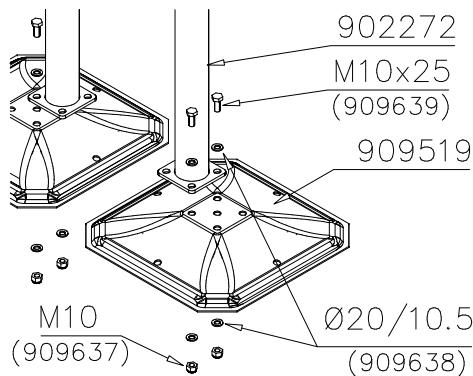

①	706018	PCS	②	980114	PCS
		1			4
				Ø4x20	
③	P10579	PCS	④	902272	PCS
		1			4
				90x90x450	
⑤	909519	PCS	⑥	909639	PCS
		4			8
	50x380x380			M10x25	
⑦	909638	PCS	⑧	909637	PCS
		16			8
	Ø20/10.5			M10	
		PCS			PCS
		PCS			PCS
		PCS			PCS
		PCS			PCS

Area of Movement 12.3 m²
Training Space 5.3 m²
Max Falling Height 450 mm

1:40