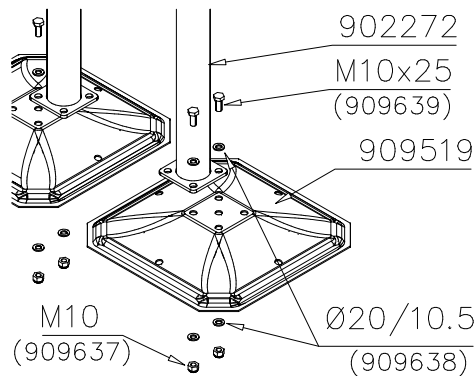

①	706017	PCS	②	980114	PCS
		1			4
				Ø4x20	
③	P10578	PCS	④	902272	PCS
		1			4
				90x90x450	
⑤	909519	PCS	⑥	909639	PCS
		4			8
	50x380x380			M10x25	
⑦	909638	PCS	⑧	909637	PCS
		16			8
	Ø20/10.5			M10	
		PCS			PCS
		PCS			PCS
		PCS			PCS
		PCS			PCS

Training Space 5.3 m<sup>2</sup>  
Max Falling Height 300 mm

1:40