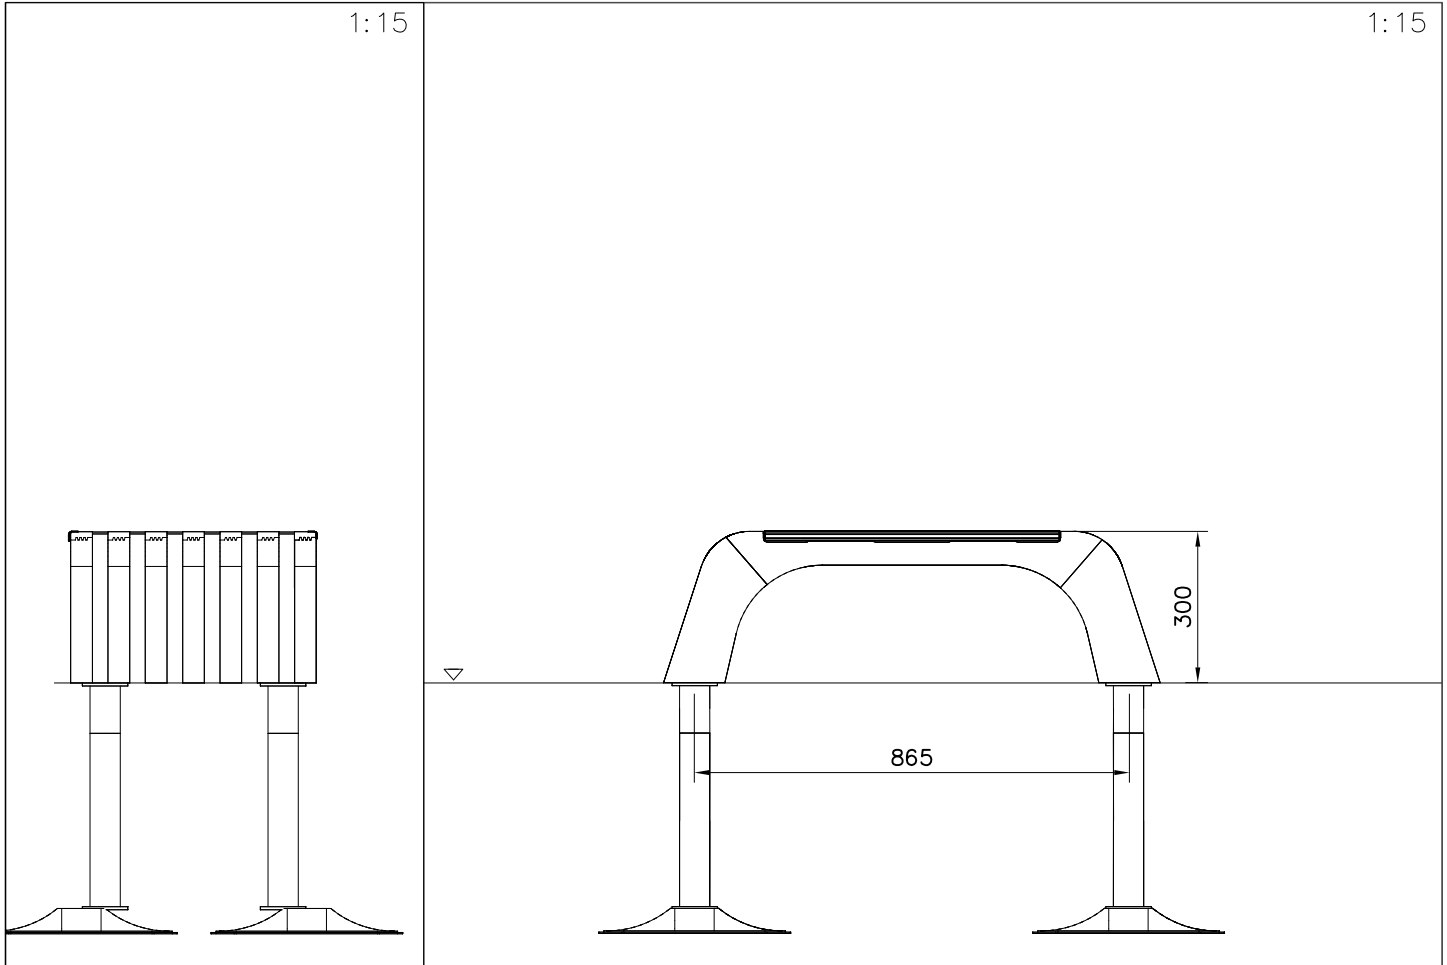

①	706017	PCS	②	980114	PCS
		1			4
				Ø4x20	
③	P10578	PCS	④	902272	PCS
		1			4
				90x90x450	
⑤	909519	PCS	⑥	909639	PCS
		4			8
	50x380x380			M10x25	
⑦	909638	PCS	⑧	909637	PCS
		16			8
	Ø20/10.5			M10	
		PCS			PCS
		PCS			PCS
		PCS			PCS
		PCS			PCS

Training Space 5.3 m<sup>2</sup>  
Max Falling Height 300 mm

1:40