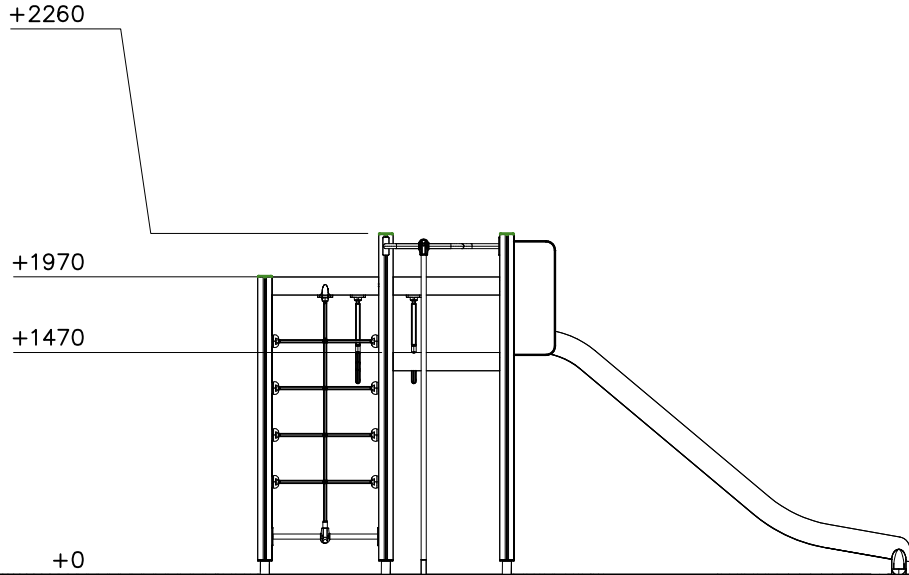

Max Falling Height.

- EN/AS Impact Area 35.4 m²
- - - Falling Space 35.4 m²
Max Falling Height 1970 mm

DATE: 13.8.2021

008986  750x750	PCS 1	702286  65x65	PCS 1	702339  118x78	PCS 1	706371-707  15x345x750	PCS 2	706439  L 704	PCS 4	706443  32x45x702	PCS 2
706450-604  600x381x2685	PCS 1	706473-305  +1470	PCS 1	706480-305  1580x705	PCS 1	706481-707  83x83x10	PCS 8	706484  93x93x2150	PCS 4	706485-305  1555x1555	PCS 1
706505  35x70x730	PCS 2	706511  93x93x1870	PCS 3	706512  70x120x704	PCS 2	706514  70x120x1504	PCS 3	706531  FASTENER KIT	PCS 8	706533  FASTENER KIT	PCS 1
706535  FASTENER KIT	PCS 1	706540-707  20x702x415	PCS 4	706541  FASTENER KIT	PCS 1	706542  FASTENER KIT	PCS 1	706543  FASTENER KIT	PCS 1	706546  FASTENER KIT	PCS 1
706557  FASTENER KIT	PCS 4	706559  FASTENER KIT	PCS 1	706600-305  1580x705	PCS 1	706735-305  1580x705	PCS 1	706742  FASTENER KIT	PCS 1	706905  93x93x1870	PCS 1
706932  FASTENER KIT	PCS 1	707133  10x80x745	PCS 1	707732  FASTENER KIT	PCS 2	900240  Ø8x70	PCS 22	901868  Ø34x598	PCS 3	901879  FASTENER KIT	PCS 2
901902  FASTENER KIT	PCS 8	901916  L 650	PCS 1	903093  Ø8x90	PCS 36	907694-216  40x120x704	PCS 7	907695-216  40x120x704	PCS 1	907698-216  L 2054	PCS 1

907701-216	PCS	909511	PCS	909519	PCS	980107	PCS	980114	PCS		PCS
	2		8		9		16		8		
		90x90x650		50x380x380		Ø6x60		Ø4x20			
	PCS		PCS		PCS		PCS		PCS		PCS
	PCS		PCS		PCS		PCS		PCS		PCS
	PCS		PCS		PCS		PCS		PCS		PCS
	PCS		PCS		PCS		PCS		PCS		PCS
	PCS		PCS		PCS		PCS		PCS		PCS