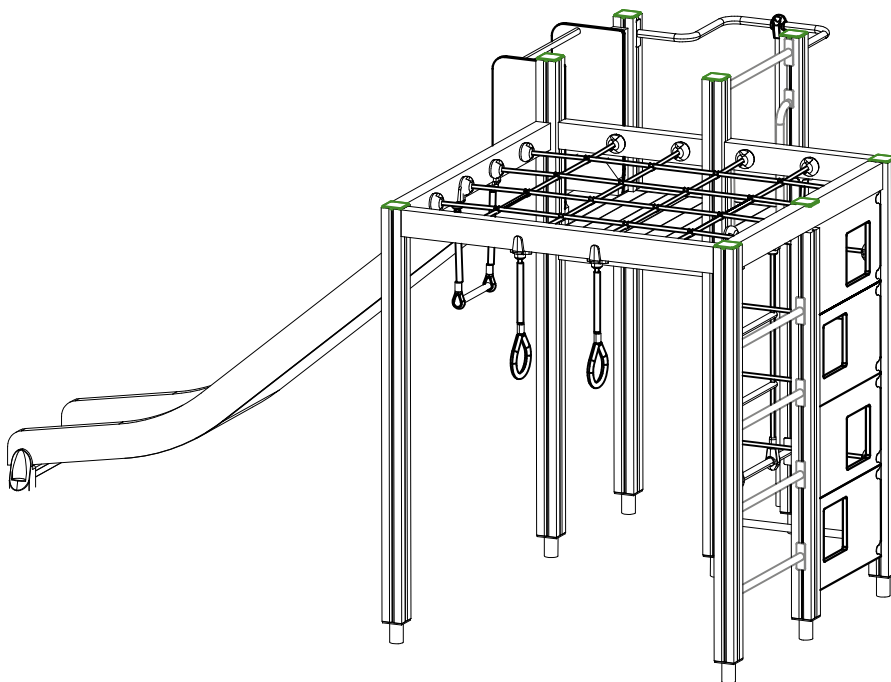

Max Falling Height.

- EN/AS Impact Area 35.4 m²
- - - Falling Space 35.4 m²
Max Falling Height 1970 mm

DATE: 13.8.2021

008986  750x750	PCS 1	702286  65x65	PCS 1	702339  118x78	PCS 1	706371-707  15x345x750	PCS 2	706439  L 704	PCS 4	706443  32x45x702	PCS 2
706450-604  600x381x2685	PCS 1	706473-305  +1470	PCS 1	706480-305  1580x705	PCS 1	706481-707  83x83x10	PCS 8	706484  93x93x2150	PCS 4	706485-305  1555x1555	PCS 1
706505  35x70x730	PCS 2	706511  93x93x1870	PCS 3	706512  70x120x704	PCS 2	706514  70x120x1504	PCS 3	706531  FASTENER KIT	PCS 8	706533  FASTENER KIT	PCS 1
706535  FASTENER KIT	PCS 1	706540-707  20x702x415	PCS 4	706541  FASTENER KIT	PCS 1	706542  FASTENER KIT	PCS 1	706543  FASTENER KIT	PCS 1	706546  FASTENER KIT	PCS 1
706557  FASTENER KIT	PCS 4	706559  FASTENER KIT	PCS 1	706600-305  1580x705	PCS 1	706735-305  1580x705	PCS 1	706742  FASTENER KIT	PCS 1	706905  93x93x1870	PCS 1
706932  FASTENER KIT	PCS 1	707133  10x80x745	PCS 1	707732  FASTENER KIT	PCS 2	900240  Ø8x70	PCS 22	901868  Ø34x598	PCS 3	901879  FASTENER KIT	PCS 2
901902  FASTENER KIT	PCS 8	901916  L 650	PCS 1	903093  Ø8x90	PCS 36	907694-216  40x120x704	PCS 7	907695-216  40x120x704	PCS 1	907698-216  L 2054	PCS 1

907701-216	PCS	909511	PCS	909519	PCS	980107	PCS	980114	PCS		PCS
	2		8		9		16		8		
		90x90x650		50x380x380		Ø6x60		Ø4x20			
	PCS		PCS		PCS		PCS		PCS		PCS
	PCS		PCS		PCS		PCS		PCS		PCS
	PCS		PCS		PCS		PCS		PCS		PCS
	PCS		PCS		PCS		PCS		PCS		PCS
	PCS		PCS		PCS		PCS		PCS		PCS