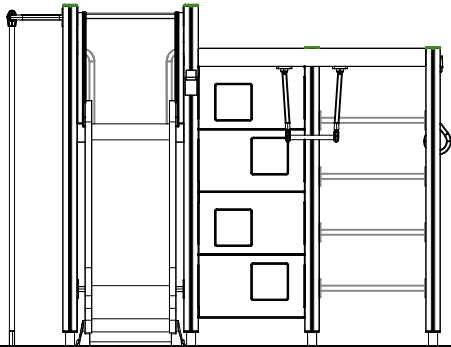

Max Falling Height.

- EN/AS Impact Area 35.4 m²
- - - Falling Space 35.4 m²
Max Falling Height 1970 mm

DATE: 13.8.2021

008986  750x750	PCS 1	702286  65x65	PCS 1	702339  118x78	PCS 1	706371-707  15x345x750	PCS 2	706439  L 704	PCS 4	706443  32x45x702	PCS 2
706450-604  600x381x2685	PCS 1	706473-305  +1470	PCS 1	706480-305  1580x705	PCS 1	706481-707  83x83x10	PCS 8	706484  93x93x2150	PCS 4	706485-305  1555x1555	PCS 1
706505  35x70x730	PCS 2	706511  93x93x1870	PCS 3	706512  70x120x704	PCS 2	706514  70x120x1504	PCS 3	706531  FASTENER KIT	PCS 8	706533  FASTENER KIT	PCS 1
706535  FASTENER KIT	PCS 1	706540-707  20x702x415	PCS 4	706541  FASTENER KIT	PCS 1	706542  FASTENER KIT	PCS 1	706543  FASTENER KIT	PCS 1	706546  FASTENER KIT	PCS 1
706557  FASTENER KIT	PCS 4	706559  FASTENER KIT	PCS 1	706600-305  1580x705	PCS 1	706735-305  1580x705	PCS 1	706742  FASTENER KIT	PCS 1	706905  93x93x1870	PCS 1
706932  FASTENER KIT	PCS 1	707133  10x80x745	PCS 1	707732  FASTENER KIT	PCS 2	900240  Ø8x70	PCS 22	901868  Ø34x598	PCS 3	901879  FASTENER KIT	PCS 2
901902  FASTENER KIT	PCS 8	901916  L 650	PCS 1	903093  Ø8x90	PCS 36	907694-216  40x120x704	PCS 7	907695-216  40x120x704	PCS 1	907698-216  L 2054	PCS 1

907701-216	PCS	909511	PCS	909519	PCS	980107	PCS	980114	PCS		PCS
	2		8		9		16		8		
		90x90x650		50x380x380		Ø6x60		Ø4x20			
	PCS		PCS		PCS		PCS		PCS		PCS
	PCS		PCS		PCS		PCS		PCS		PCS
	PCS		PCS		PCS		PCS		PCS		PCS
	PCS		PCS		PCS		PCS		PCS		PCS
	PCS		PCS		PCS		PCS		PCS		PCS