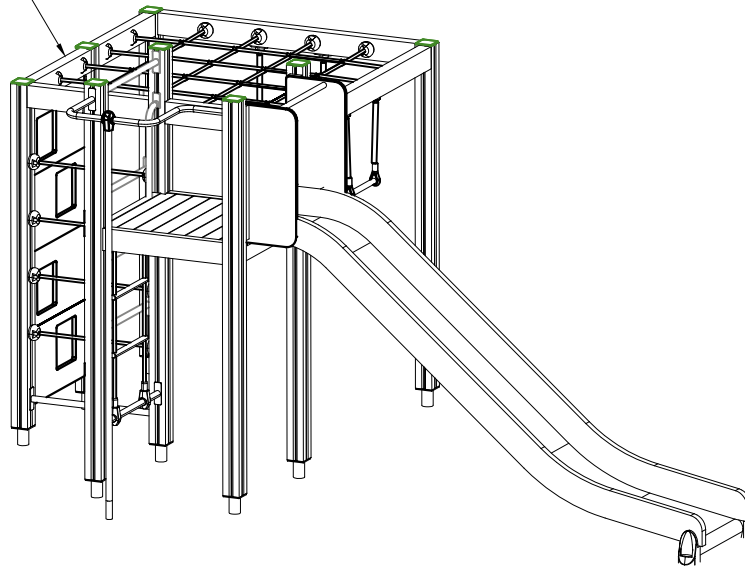

Max Falling Height.

- EN/AS Impact Area 35.4 m²
- - - Falling Space 35.4 m²
Max Falling Height 1970 mm

DATE: 13.8.2021

008986  750x750	PCS 1	702286  65x65	PCS 1	702339  118x78	PCS 1	706371-707  15x345x750	PCS 2	706439  L 704	PCS 4	706443  32x45x702	PCS 2
706450-604  600x381x2685	PCS 1	706473-305  +1470	PCS 1	706480-305  1580x705	PCS 1	706481-707  83x83x10	PCS 8	706484  93x93x2150	PCS 4	706485-305  1555x1555	PCS 1
706505  35x70x730	PCS 2	706511  93x93x1870	PCS 3	706512  70x120x704	PCS 2	706514  70x120x1504	PCS 3	706531  FASTENER KIT	PCS 8	706533  FASTENER KIT	PCS 1
706535  FASTENER KIT	PCS 1	706540-707  20x702x415	PCS 4	706541  FASTENER KIT	PCS 1	706542  FASTENER KIT	PCS 1	706543  FASTENER KIT	PCS 1	706546  FASTENER KIT	PCS 1
706557  FASTENER KIT	PCS 4	706559  FASTENER KIT	PCS 1	706600-305  1580x705	PCS 1	706735-305  1580x705	PCS 1	706742  FASTENER KIT	PCS 1	706905  93x93x1870	PCS 1
706932  FASTENER KIT	PCS 1	707133  10x80x745	PCS 1	707732  FASTENER KIT	PCS 2	900240  Ø8x70	PCS 22	901868  Ø34x598	PCS 3	901879  FASTENER KIT	PCS 2
901902  FASTENER KIT	PCS 8	901916  L 650	PCS 1	903093  Ø8x90	PCS 36	907694-216  40x120x704	PCS 7	907695-216  40x120x704	PCS 1	907698-216  L 2054	PCS 1

907701-216	PCS	909511	PCS	909519	PCS	980107	PCS	980114	PCS		PCS
	2		8		9		16		8		
		90x90x650		50x380x380		Ø6x60		Ø4x20			
	PCS		PCS		PCS		PCS		PCS		PCS
	PCS		PCS		PCS		PCS		PCS		PCS
	PCS		PCS		PCS		PCS		PCS		PCS
	PCS		PCS		PCS		PCS		PCS		PCS
	PCS		PCS		PCS		PCS		PCS		PCS