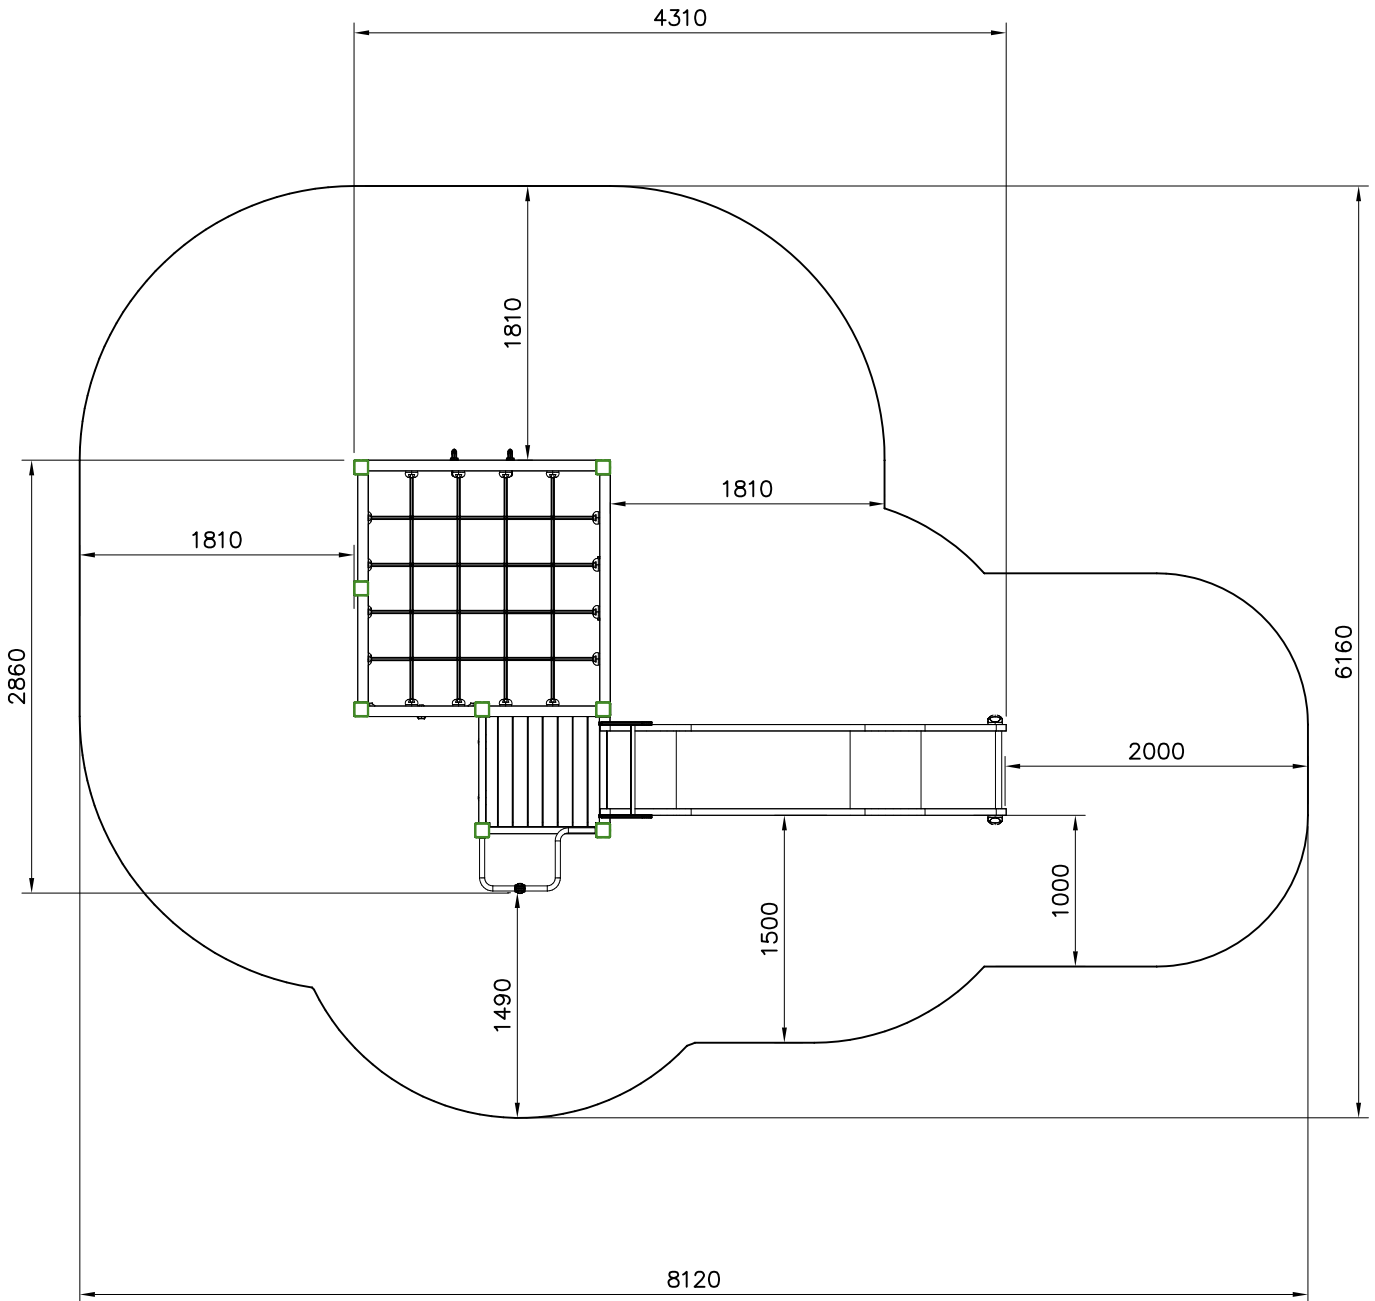

Max Falling Height.

- EN/AS Impact Area 35.4 m²
- - - Falling Space 35.4 m²
Max Falling Height 1970 mm

DATE: 13.8.2021

008986  750x750	PCS 1	702286  65x65	PCS 1	702339  118x78	PCS 1	706371-707  15x345x750	PCS 2	706439  L 704	PCS 4	706443  32x45x702	PCS 2
706450-604  600x381x2685	PCS 1	706473-305  +1470	PCS 1	706480-305  1580x705	PCS 1	706481-707  83x83x10	PCS 8	706484  93x93x2150	PCS 4	706485-305  1555x1555	PCS 1
706505  35x70x730	PCS 2	706511  93x93x1870	PCS 3	706512  70x120x704	PCS 2	706514  70x120x1504	PCS 3	706531  FASTENER KIT	PCS 8	706533  FASTENER KIT	PCS 1
706535  FASTENER KIT	PCS 1	706540-707  20x702x415	PCS 4	706541  FASTENER KIT	PCS 1	706542  FASTENER KIT	PCS 1	706543  FASTENER KIT	PCS 1	706546  FASTENER KIT	PCS 1
706557  FASTENER KIT	PCS 4	706559  FASTENER KIT	PCS 1	706600-305  1580x705	PCS 1	706735-305  1580x705	PCS 1	706742  FASTENER KIT	PCS 1	706905  93x93x1870	PCS 1
706932  FASTENER KIT	PCS 1	707133  10x80x745	PCS 1	707732  FASTENER KIT	PCS 2	900240  Ø8x70	PCS 22	901868  Ø34x598	PCS 3	901879  FASTENER KIT	PCS 2
901902  FASTENER KIT	PCS 8	901916  L 650	PCS 1	903093  Ø8x90	PCS 36	907694-216  40x120x704	PCS 7	907695-216  40x120x704	PCS 1	907698-216  L 2054	PCS 1

907701-216	PCS	909511	PCS	909519	PCS	980107	PCS	980114	PCS		PCS
	2		8		9		16		8		
		90x90x650		50x380x380		Ø6x60		Ø4x20			
	PCS		PCS		PCS		PCS		PCS		PCS
	PCS		PCS		PCS		PCS		PCS		PCS
	PCS		PCS		PCS		PCS		PCS		PCS
	PCS		PCS		PCS		PCS		PCS		PCS
	PCS		PCS		PCS		PCS		PCS		PCS