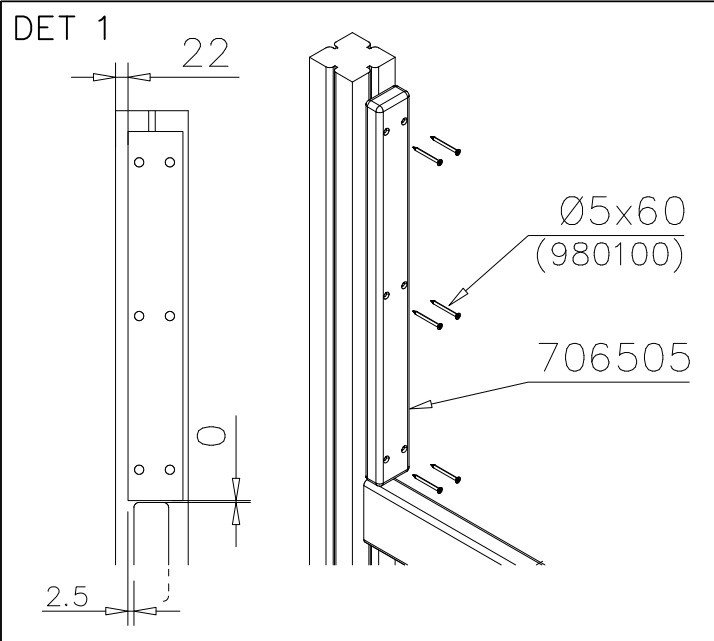

80M

SLIDE WOOD

DATE: 3.11.2017

2(5)

○ SLIDE	PCS	○ SLIDE	PCS	○ 706371	PCS	○ 706505	PCS	○ 901868	PCS	① 903093	PCS
	1		1		2		2		1		2
+1470		+870		15x345x750		35x70x730		Ø34x598		Ø8x90	
② 909876	PCS	③ 980100	PCS	④ 980128	PCS	⑤ 999561	PCS				
	2		12		11		1				
M8x40		Ø5x60		Ø7x40		10g					

LAPPSET

DEEP FOUNDATION

SLIDE WOOD

DATE: 3.11.2017

4(5)

○ 707133	PCS	○ 901868	PCS	○ 901879	PCS	⑥ 909210	PCS	⑦ 905051	PCS	⑧ 980128	PCS
	1		2		2		4		4		6
10x80x745		Ø30x598				M8x40		Ø24/8.4		Ø7x40	

DET 6

Insert sheet metal IN to the plastic cover.