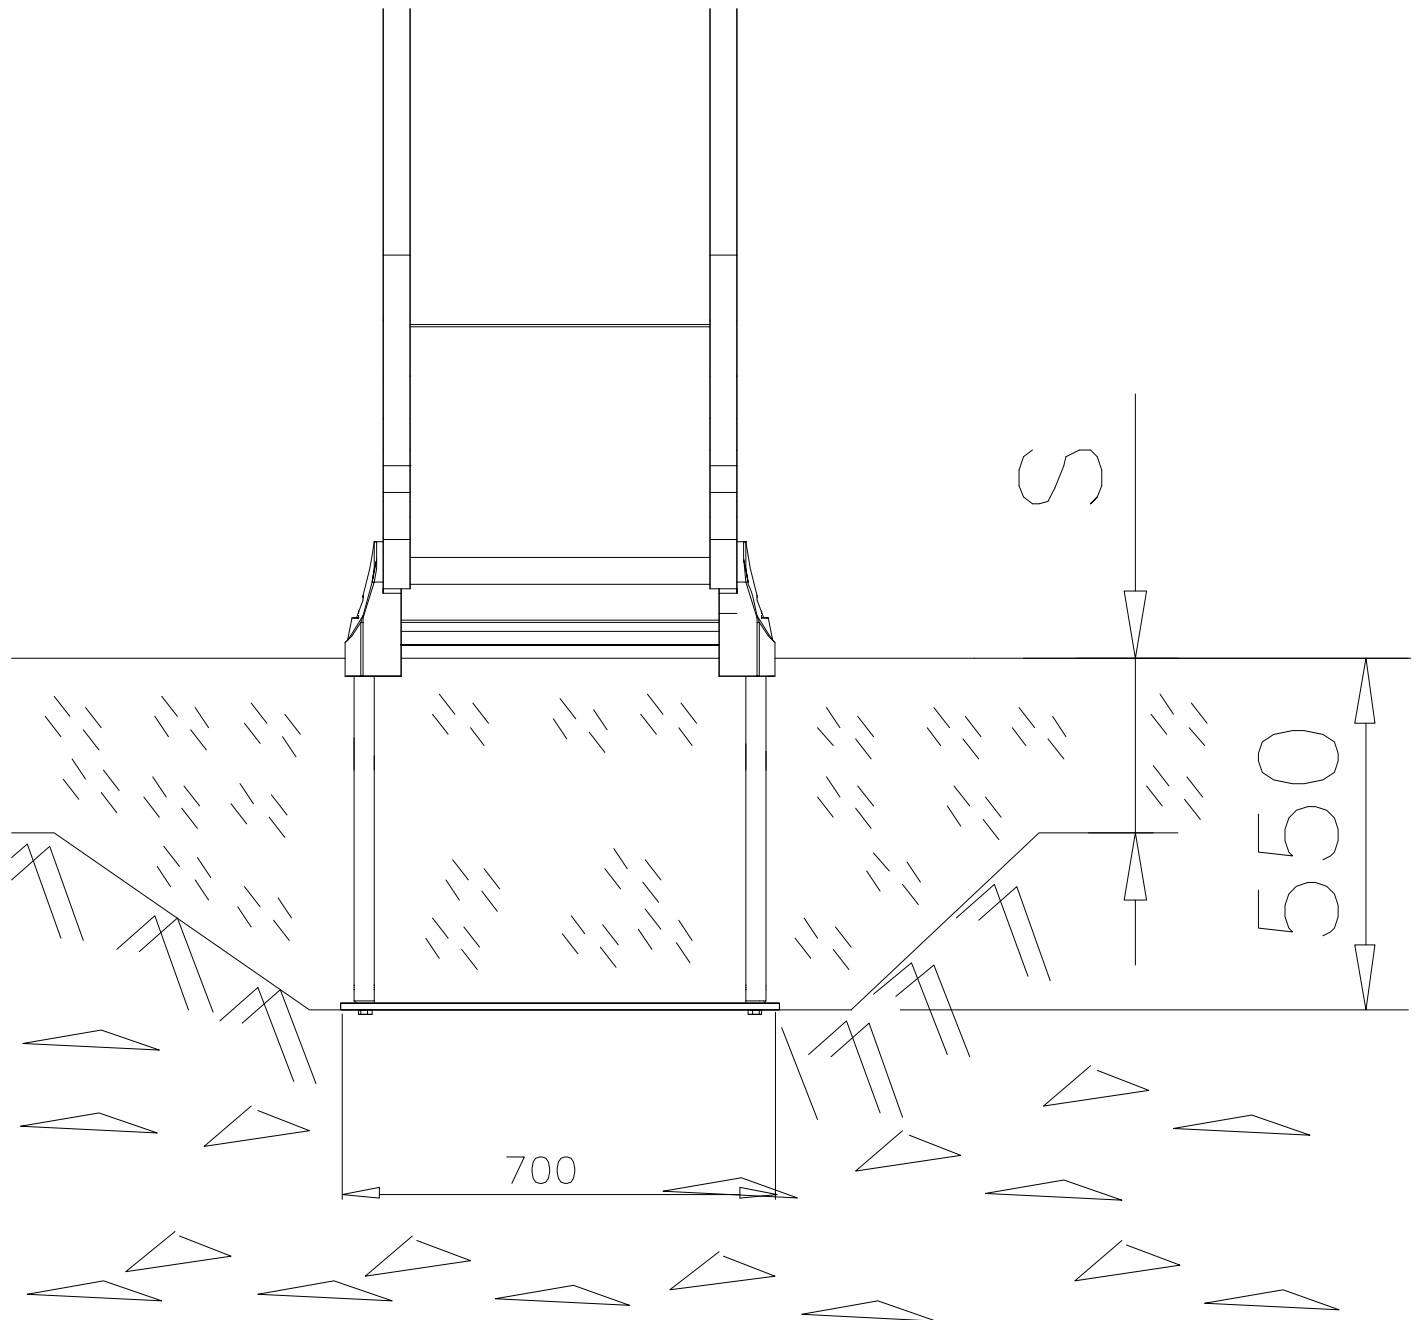

⑤ 909639	PCS	⑥ 905104	PCS
	4		4
M10x25		M10	

OPTION FOOT

① 911155	PCS		PCS
	1		
90x90x650			

LAPPSET

DEEP FOUNDATION

SLIDE WOOD

DATE: 22.5.2015

1(1)