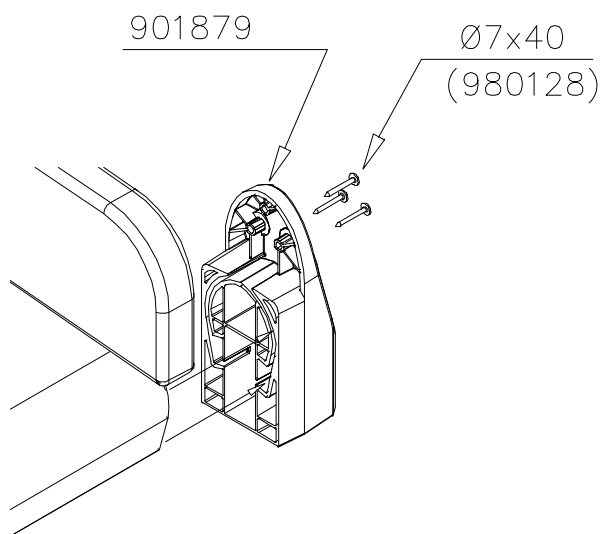

80M

SLIDE WOOD

DATE: 3.11.2017

2(5)

○ SLIDE	PCS	○ SLIDE	PCS	○ 706371	PCS	○ 706505	PCS	○ 901868	PCS	① 903093	PCS
	1		1		2		2		1		2
+1470		+870		15x345x750		35x70x730		Ø34x598		Ø8x90	
② 909876	PCS	③ 980100	PCS	④ 980128	PCS	⑤ 999561	PCS				
	2		12		11		1				
M8x40		Ø5x60		Ø7x40		10g					

LAPPSET

DEEP FOUNDATION

SLIDE WOOD

DATE: 3.11.2017

4(5)

○ 707133	PCS	○ 901868	PCS	○ 901879	PCS	⑥ 909210	PCS	⑦ 905051	PCS	⑧ 980128	PCS
	1		2		2		4		4		6
10x80x745		Ø30x598				M8x40		Ø24/8.4		Ø7x40	

DET 6

Insert sheet metal IN to the plastic cover.