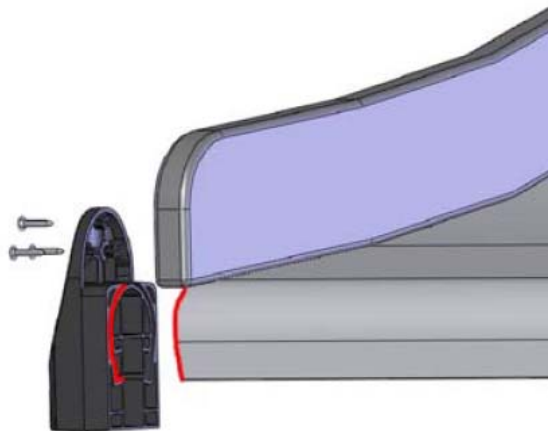

80M

SLIDE WOOD

DATE: 3.11.2017

2(5)

○ SLIDE	PCS	○ SLIDE	PCS	○ 706371	PCS	○ 706505	PCS	○ 901868	PCS	① 903093	PCS
	1		1		2		2		1		2
+1470		+870		15x345x750		35x70x730		Ø34x598		Ø8x90	
② 909876	PCS	③ 980100	PCS	④ 980128	PCS	⑤ 999561	PCS				
	2		12		11		1				
M8x40		Ø5x60		Ø7x40		10g					

LAPPSET

DEEP FOUNDATION

SLIDE WOOD

DATE: 3.11.2017

4(5)

○ 707133	PCS	○ 901868	PCS	○ 901879	PCS	⑥ 909210	PCS	⑦ 905051	PCS	⑧ 980128	PCS
	1		2		2		4		4		6
10x80x745		Ø30x598				M8x40		Ø24/8.4		Ø7x40	

DET 6

Insert sheet metal IN to the plastic cover.