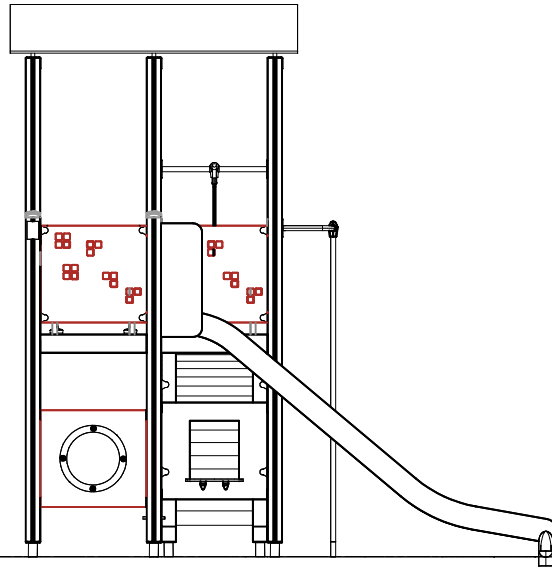

- EN/AS Impact Area 39.8 m²
- Falling Space 40.1 m²
- Max Falling Height 1470 mm

DATE: 27.5.2019

| | | | | | | | | | | | |
|---|----------|---|-----------|---|-----------|---|----------|---|-----------|--|-----------|
| 008986  750x750 | PCS 3 | 701088  45x645x1670 | PCS 1 | 701092  15x120x700 | PCS 1 | 702286  65x65 | PCS 1 | 702339  118x78 | PCS 1 | 706371-706  15x345x750 | PCS 2 |
| 706436-706  10x640x702 | PCS 3 | 706439-603  L 704 | PCS 12 | 706443  32x45x702 | PCS 6 | 706444-603  93x93x3200 | PCS 6 | 706450-603  600x381x2685 | PCS 1 | 706453  15x145x600 | PCS 1 |
| 706473-301  93x93x2150 | PCS 1 | 706484-603  93x93x2150 | PCS 4 | 706495  15x900x1900 | PCS 1 | 706496  15x390x1900 | PCS 1 | 706505  35x70x730 | PCS 2 | 706518-603  95x1005x1365 | PCS 1 |
| 706519-603  95x1005x1365 | PCS 1 | 706521-301  L 2080 | PCS 1 | 706531  FASTENER KIT | PCS 12 | 706533  FASTENER KIT | PCS 1 | 706534  FASTENER KIT | PCS 3 | 706535  FASTENER KIT | PCS 3 |
| 706541  FASTENER KIT | PCS 1 | 706542  FASTENER KIT | PCS 1 | 706544  FASTENER KIT | PCS 1 | 706546  FASTENER KIT | PCS 1 | 706727-706  10x702x640 | PCS 1 | 706744  15x145x380 | PCS 1 |
| 706766-706  10x80x745 | PCS 1 | 706778  FASTENER KIT | PCS 1 | 706885  FASTENER KIT | PCS 1 | 706960  FASTENER KIT | PCS 1 | 707133  10x80x745 | PCS 1 | 707255-607  45x120x2480 | PCS 2 |
| 707265-301  2360x600 | PCS 2 | 707266  20x584x895 | PCS 1 | 707267  20x584x495 | PCS 2 | 707269  FASTENER KIT | PCS 1 | 707732  FASTENER KIT | PCS 10 | 900240  Ø8x70 | PCS 20 |