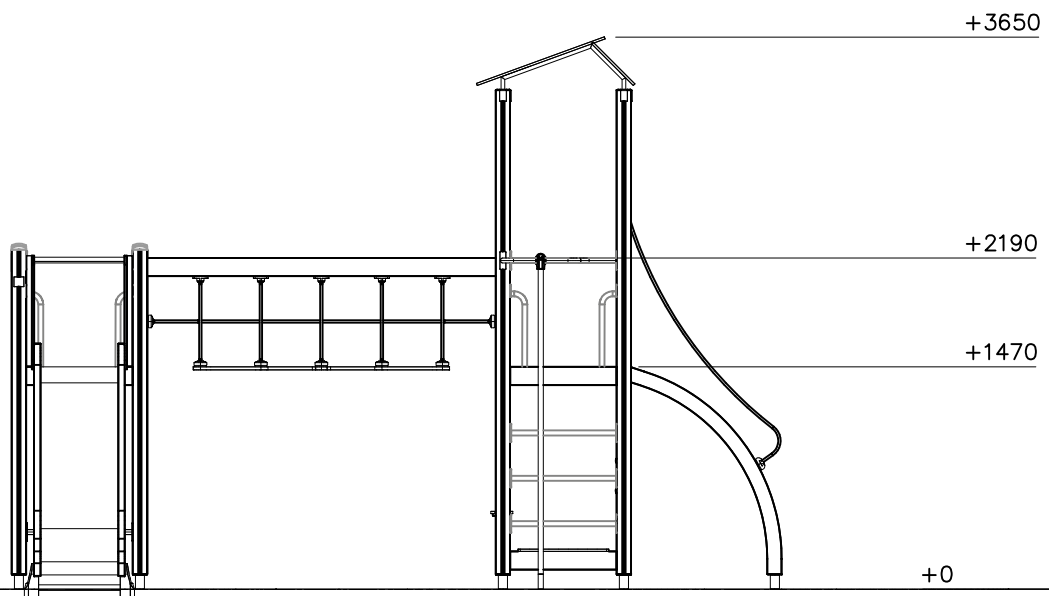

- EN/AS Impact Area 39.8 m²
- Falling Space 40.1 m²
- Max Falling Height 1470 mm

DATE: 27.5.2019

| | | | | | | | | | | | |
|---|----------|---|-----------|---|-----------|---|----------|---|-----------|--|-----------|
| 008986  750x750 | PCS 3 | 701088  45x645x1670 | PCS 1 | 701092  15x120x700 | PCS 1 | 702286  65x65 | PCS 1 | 702339  118x78 | PCS 1 | 706371-706  15x345x750 | PCS 2 |
| 706436-706  10x640x702 | PCS 3 | 706439-603  L 704 | PCS 12 | 706443  32x45x702 | PCS 6 | 706444-603  93x93x3200 | PCS 6 | 706450-603  600x381x2685 | PCS 1 | 706453  15x145x600 | PCS 1 |
| 706473-301  93x93x2150 | PCS 1 | 706484-603  93x93x2150 | PCS 4 | 706495  15x900x1900 | PCS 1 | 706496  15x390x1900 | PCS 1 | 706505  35x70x730 | PCS 2 | 706518-603  95x1005x1365 | PCS 1 |
| 706519-603  95x1005x1365 | PCS 1 | 706521-301  L 2080 | PCS 1 | 706531  FASTENER KIT | PCS 12 | 706533  FASTENER KIT | PCS 1 | 706534  FASTENER KIT | PCS 3 | 706535  FASTENER KIT | PCS 3 |
| 706541  FASTENER KIT | PCS 1 | 706542  FASTENER KIT | PCS 1 | 706544  FASTENER KIT | PCS 1 | 706546  FASTENER KIT | PCS 1 | 706727-706  10x702x640 | PCS 1 | 706744  15x145x380 | PCS 1 |
| 706766-706  10x80x745 | PCS 1 | 706778  FASTENER KIT | PCS 1 | 706885  FASTENER KIT | PCS 1 | 706960  FASTENER KIT | PCS 1 | 707133  10x80x745 | PCS 1 | 707255-607  45x120x2480 | PCS 2 |
| 707265-301  2360x600 | PCS 2 | 707266  20x584x895 | PCS 1 | 707267  20x584x495 | PCS 2 | 707269  FASTENER KIT | PCS 1 | 707732  FASTENER KIT | PCS 10 | 900240  Ø8x70 | PCS 20 |