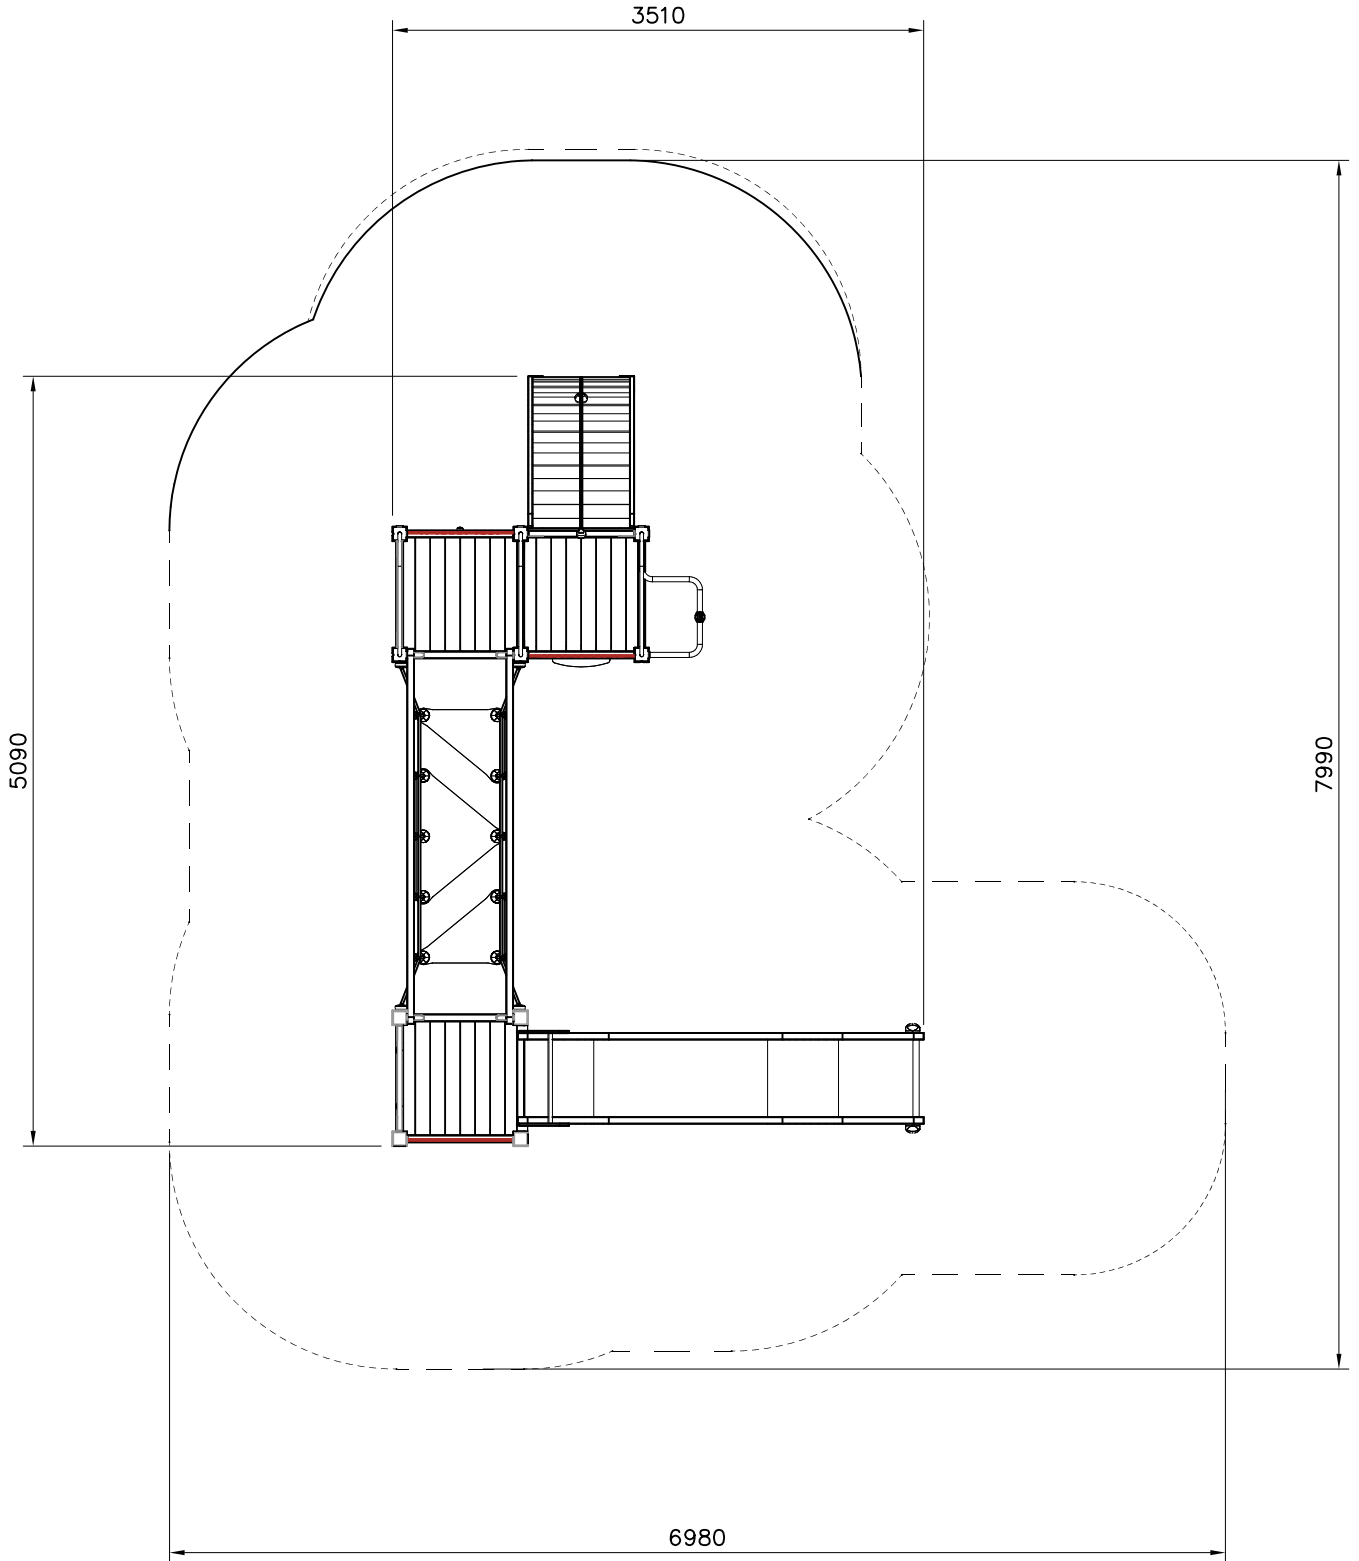

- EN/AS Impact Area 39.8 m²
- Falling Space 40.1 m²
- Max Falling Height 1470 mm

DATE: 27.5.2019

| | | | | | | | | | | | |
|---|----------|---|-----------|---|-----------|---|----------|---|-----------|--|-----------|
| 008986  750x750 | PCS 3 | 701088  45x645x1670 | PCS 1 | 701092  15x120x700 | PCS 1 | 702286  65x65 | PCS 1 | 702339  118x78 | PCS 1 | 706371-706  15x345x750 | PCS 2 |
| 706436-706  10x640x702 | PCS 3 | 706439-603  L 704 | PCS 12 | 706443  32x45x702 | PCS 6 | 706444-603  93x93x3200 | PCS 6 | 706450-603  600x381x2685 | PCS 1 | 706453  15x145x600 | PCS 1 |
| 706473-301  93x93x2150 | PCS 1 | 706484-603  93x93x2150 | PCS 4 | 706495  15x900x1900 | PCS 1 | 706496  15x390x1900 | PCS 1 | 706505  35x70x730 | PCS 2 | 706518-603  95x1005x1365 | PCS 1 |
| 706519-603  95x1005x1365 | PCS 1 | 706521-301  L 2080 | PCS 1 | 706531  FASTENER KIT | PCS 12 | 706533  FASTENER KIT | PCS 1 | 706534  FASTENER KIT | PCS 3 | 706535  FASTENER KIT | PCS 3 |
| 706541  FASTENER KIT | PCS 1 | 706542  FASTENER KIT | PCS 1 | 706544  FASTENER KIT | PCS 1 | 706546  FASTENER KIT | PCS 1 | 706727-706  10x702x640 | PCS 1 | 706744  15x145x380 | PCS 1 |
| 706766-706  10x80x745 | PCS 1 | 706778  FASTENER KIT | PCS 1 | 706885  FASTENER KIT | PCS 1 | 706960  FASTENER KIT | PCS 1 | 707133  10x80x745 | PCS 1 | 707255-607  45x120x2480 | PCS 2 |
| 707265-301  2360x600 | PCS 2 | 707266  20x584x895 | PCS 1 | 707267  20x584x495 | PCS 2 | 707269  FASTENER KIT | PCS 1 | 707732  FASTENER KIT | PCS 10 | 900240  Ø8x70 | PCS 20 |