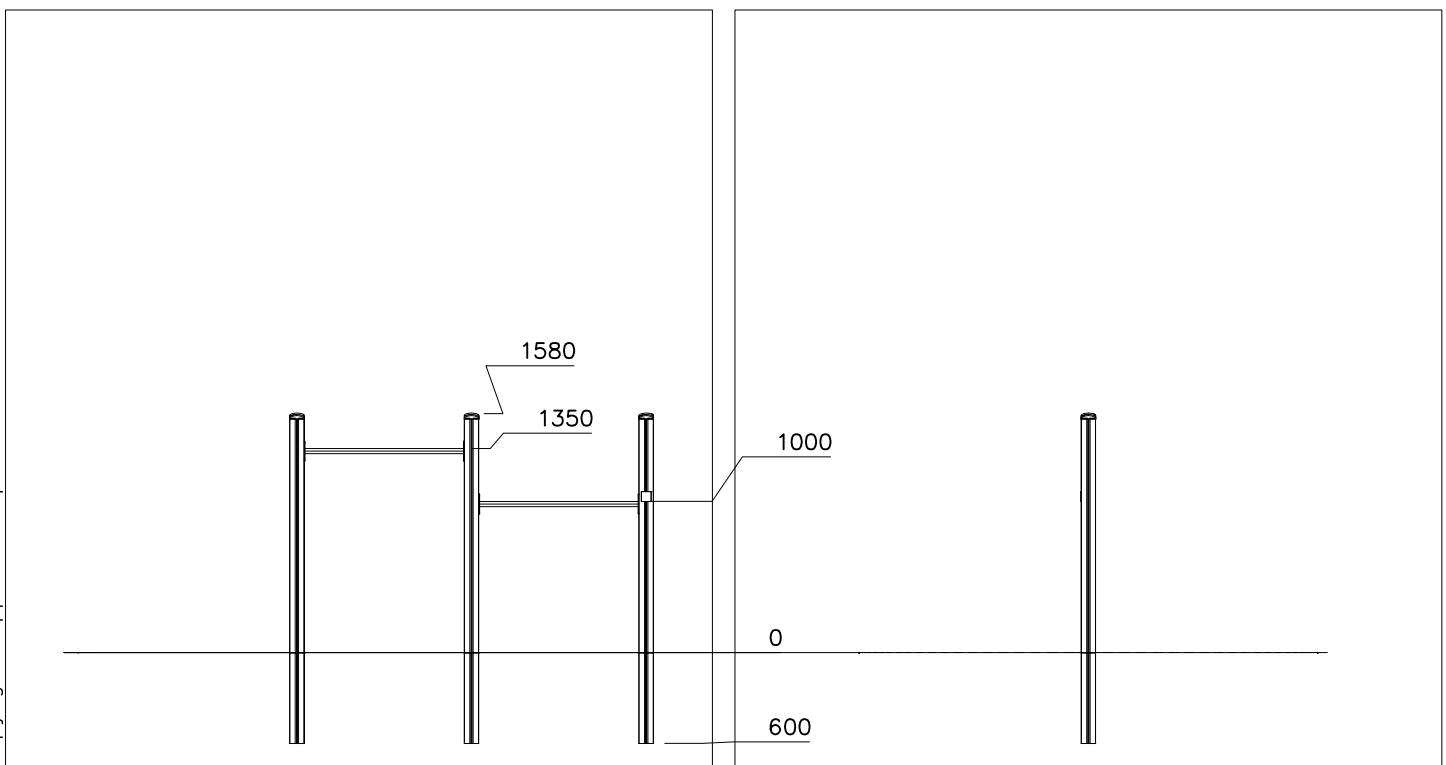

———  
- - - - DUTCH Impact Area 10,3 m<sup>2</sup>  
Max Falling Height 1350 mm

Copyright Lappset Group Ltd

DATE: 15.11.2016

|  |           |  |          |  |           |  |           |   |          |   |          |
|--|-----------|--|----------|--|-----------|--|-----------|---|----------|---|----------|
| 702286<br><br>90x50   | PCS<br>1  | 706484<br>FLORA COLOR<br><br>93x93x2150 | PCS<br>3 | 902487<br><br>65x65 | PCS<br>1  | 905138<br><br>GRAY  | PCS<br>3  | 905196<br><br>GRAY | PCS<br>3 | 905838-216<br><br>L 1060 | PCS<br>2 |
| 909256<br><br>Ø16/8.4 | PCS<br>16 | 909506<br><br>Ø3.5x13                   | PCS<br>4 | 980123<br><br>Ø7x60 | PCS<br>16 | 980131<br><br>Ø6x60 | PCS<br>12 |   | PCS      |   | PCS      |
|  | PCS       |  | PCS      |  | PCS       |  | PCS       |   | PCS      |   | PCS      |
|  | PCS       |  | PCS      |  | PCS       |  | PCS       |   | PCS      |   | PCS      |
|  | PCS       |  | PCS      |  | PCS       |  | PCS       |   | PCS      |   | PCS      |
|  | PCS       |  | PCS      |  | PCS       |  | PCS       |   | PCS      |   | PCS      |
|  | PCS       |  | PCS      |  | PCS       |  | PCS       |   | PCS      |   | PCS      |