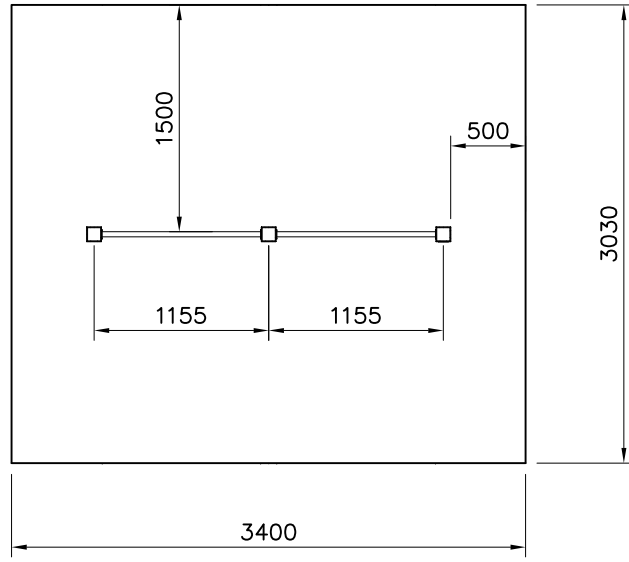

———  
- - - - DUTCH Impact Area 10,3 m<sup>2</sup>  
Max Falling Height 1350 mm

Copyright Lappset Group Ltd

DATE: 15.11.2016

|  |           |  |          |  |           |  |           |   |          |   |          |
|--|-----------|--|----------|--|-----------|--|-----------|---|----------|---|----------|
| 702286<br><br>90x50   | PCS<br>1  | 706484<br>FLORA COLOR<br><br>93x93x2150 | PCS<br>3 | 902487<br><br>65x65 | PCS<br>1  | 905138<br><br>GRAY  | PCS<br>3  | 905196<br><br>GRAY | PCS<br>3 | 905838-216<br><br>L 1060 | PCS<br>2 |
| 909256<br><br>Ø16/8.4 | PCS<br>16 | 909506<br><br>Ø3.5x13                   | PCS<br>4 | 980123<br><br>Ø7x60 | PCS<br>16 | 980131<br><br>Ø6x60 | PCS<br>12 |   | PCS      |   | PCS      |
|  | PCS       |  | PCS      |  | PCS       |  | PCS       |   | PCS      |   | PCS      |
|  | PCS       |  | PCS      |  | PCS       |  | PCS       |   | PCS      |   | PCS      |
|  | PCS       |  | PCS      |  | PCS       |  | PCS       |   | PCS      |   | PCS      |
|  | PCS       |  | PCS      |  | PCS       |  | PCS       |   | PCS      |   | PCS      |
|  | PCS       |  | PCS      |  | PCS       |  | PCS       |   | PCS      |   | PCS      |