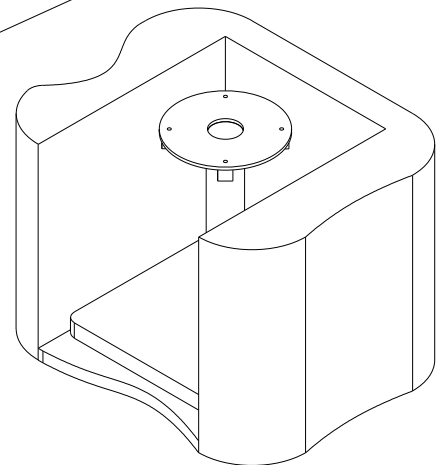

# Installation Sheet for IP8020-Infinity Bowl

Product Name	Infinity Bowl
Product Code	IP8020
Document Release Date	05/10/2023
Document Rev	1.0
Total Install Hours	4 Hours
Cement Required	0.12m <sup>3</sup> / 4.2ft <sup>3</sup>

# Installation Sheet for IP8020-Infinity Bowl

(L) 600mm x  
(W) 600mm x  
(H) 660mm