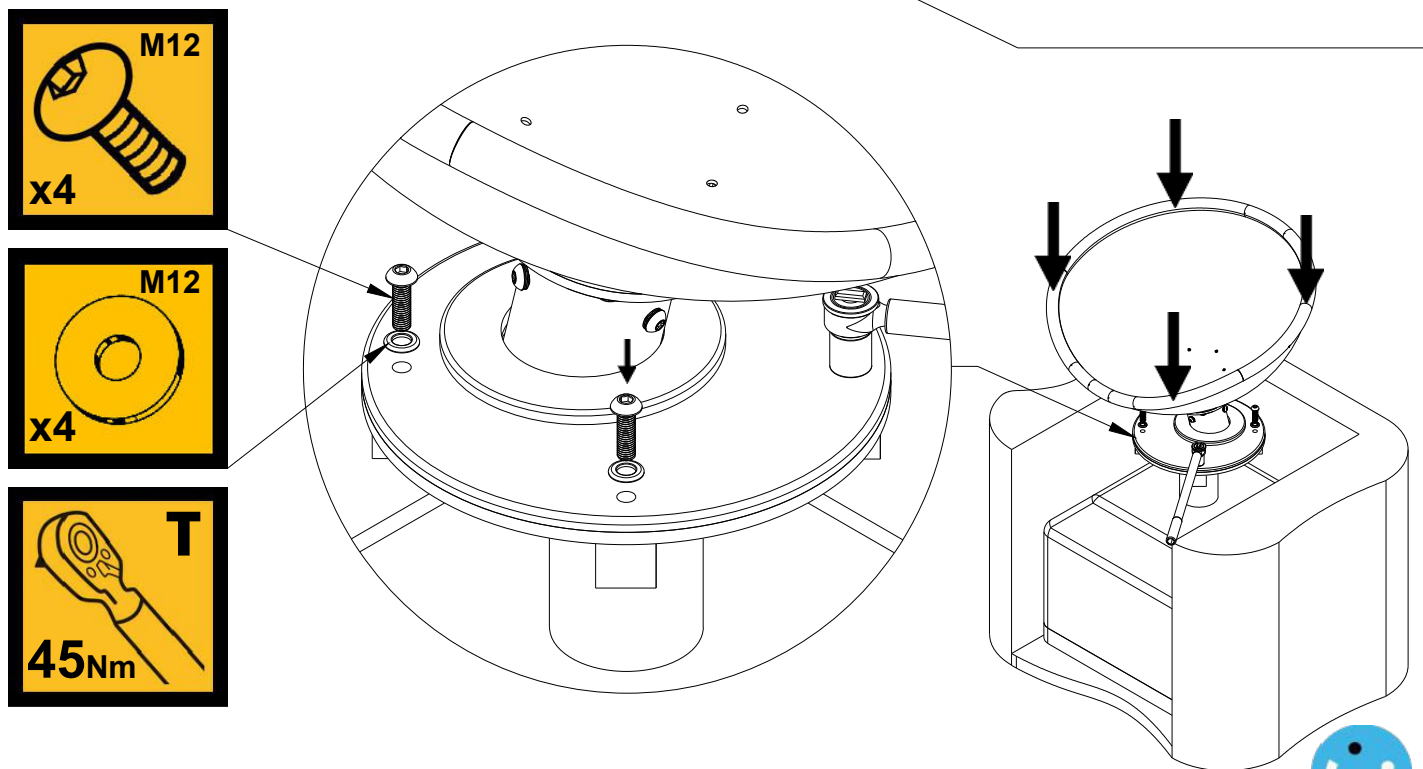

Installation Sheet for IP8020-Infinity Bowl

Call us +44(0)131 214 1180

www.inclusiveplay.com info@inclusiveplay.com © Copyright 2023 Inclusive Play (UK) Limited