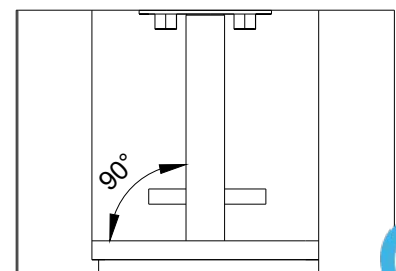

# Installation Sheet for IP8020-Infinity Bowl

(L) 600mm x  
(W) 600mm x  
(H) 660mm