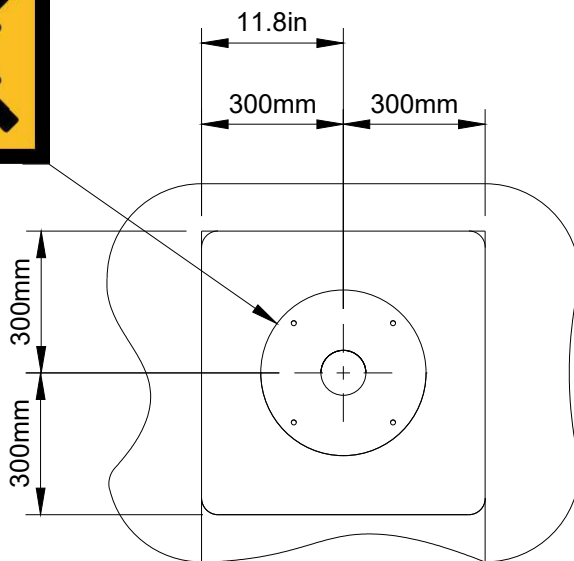

# Installation Sheet for IP8020-Infinity Bowl

Product Name	Infinity Bowl
Product Code	IP8020
Document Release Date	05/10/2023
Document Rev	1.0
Total Install Hours	4 Hours
Cement Required	0.12m <sup>3</sup> / 4.2ft <sup>3</sup>

# Installation Sheet for IP8020-Infinity Bowl

(L) 600mm x  
(W) 600mm x  
(H) 660mm