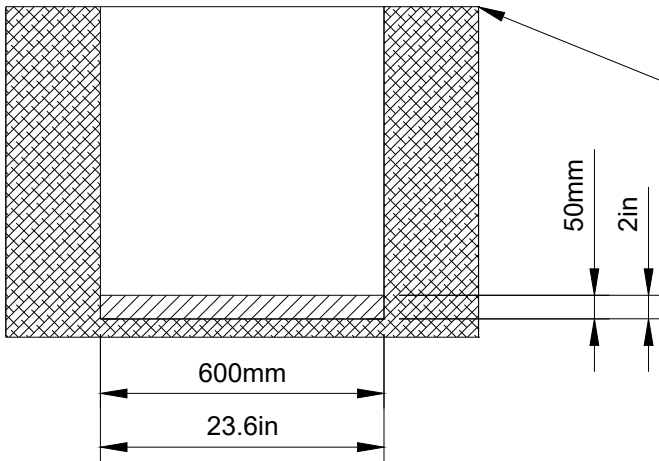

# Installation Sheet for IP8020-Infinity Bowl

Product Name	Infinity Bowl
Product Code	IP8020
Document Release Date	05/10/2023
Document Rev	1.0
Total Install Hours	4 Hours
Cement Required	0.12m <sup>3</sup> / 4.2ft <sup>3</sup>

# Installation Sheet for IP8020-Infinity Bowl

(L) 600mm x  
(W) 600mm x  
(H) 660mm