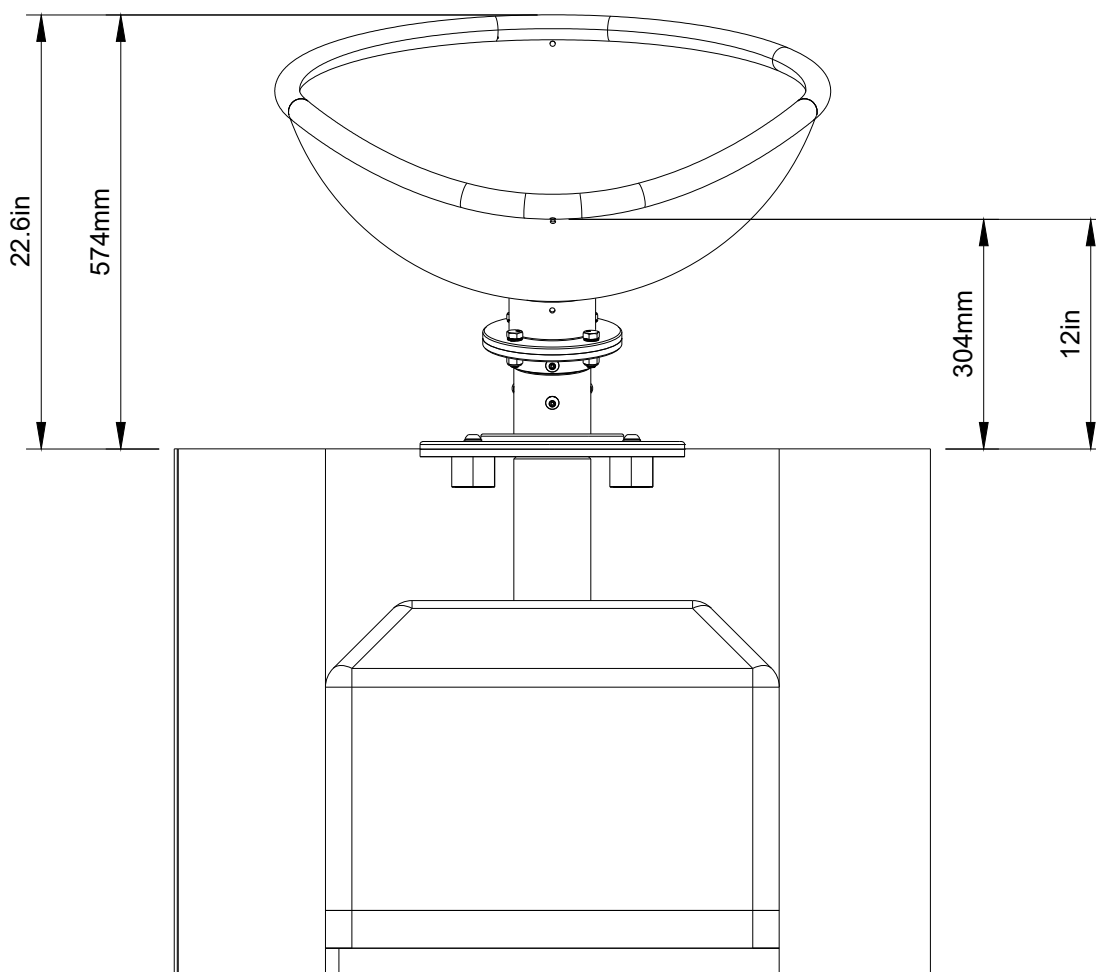

Installation Sheet for IP8020-Infinity Bowl

Call us +44(0)131 214 1180

www.inclusiveplay.com info@inclusiveplay.com © Copyright 2023 Inclusive Play (UK) Limited