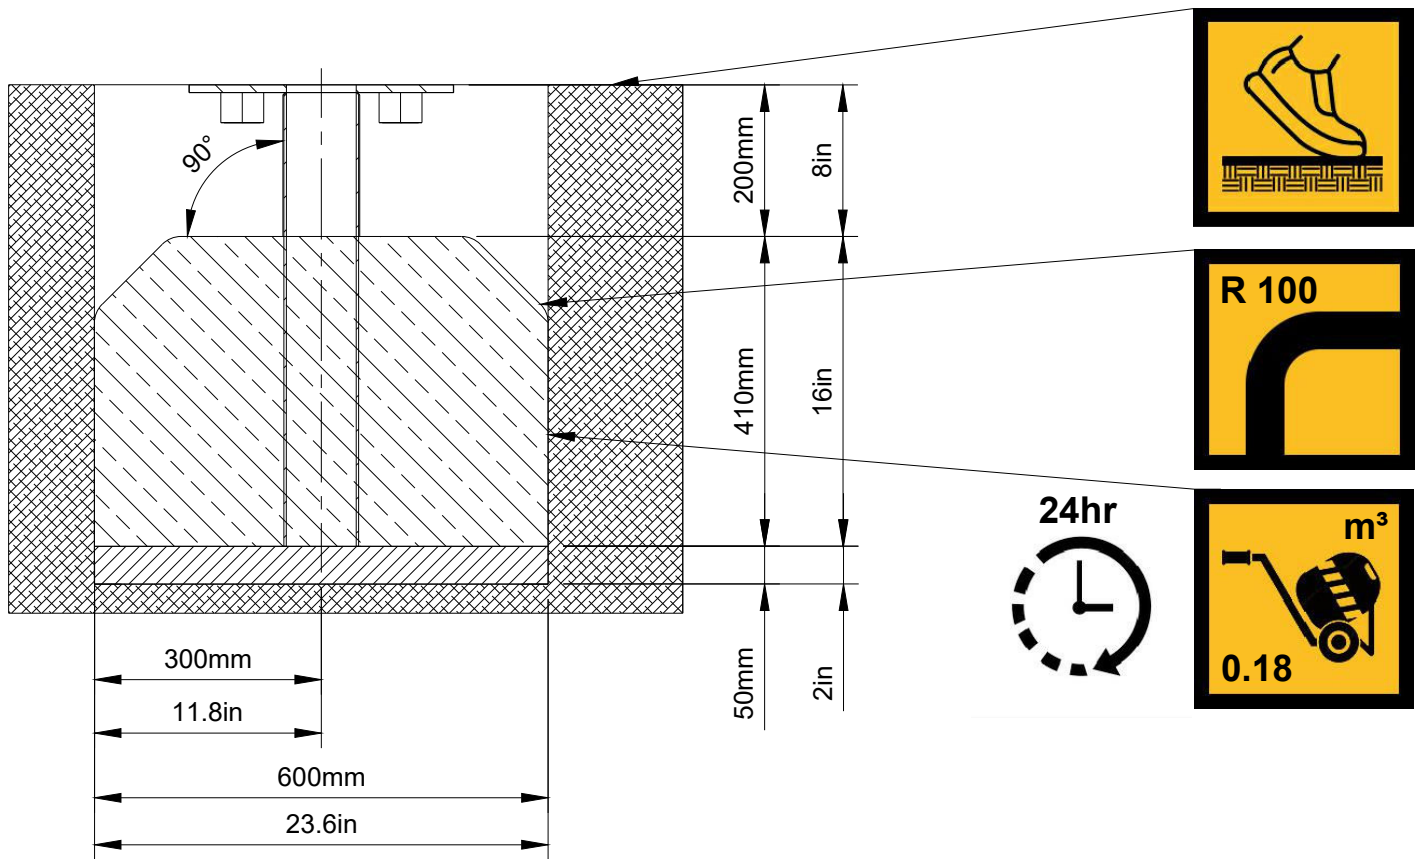

Installation Sheet for IP8020-Infinity Bowl

Call us +44(0)131 214 1180

www.inclusiveplay.com info@inclusiveplay.com © Copyright 2023 Inclusive Play (UK) Limited