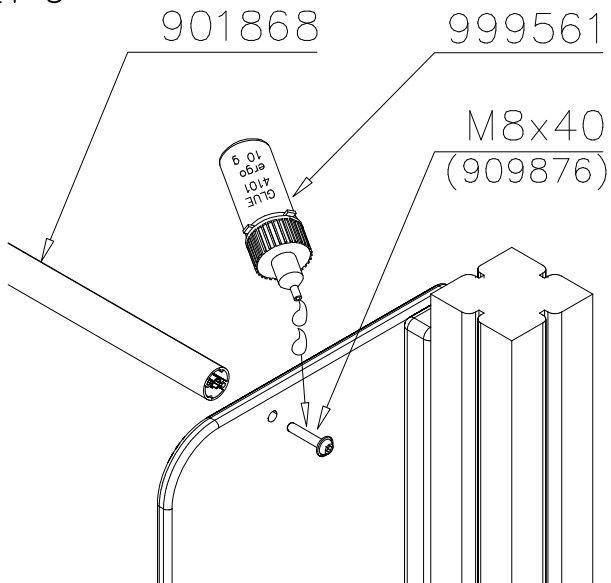

LAPPSET

DEEP FOUNDATION

SLIDE PLASTIC

DATE: 13.10.2023

3(5)

DET 1

DET 2

DET 3