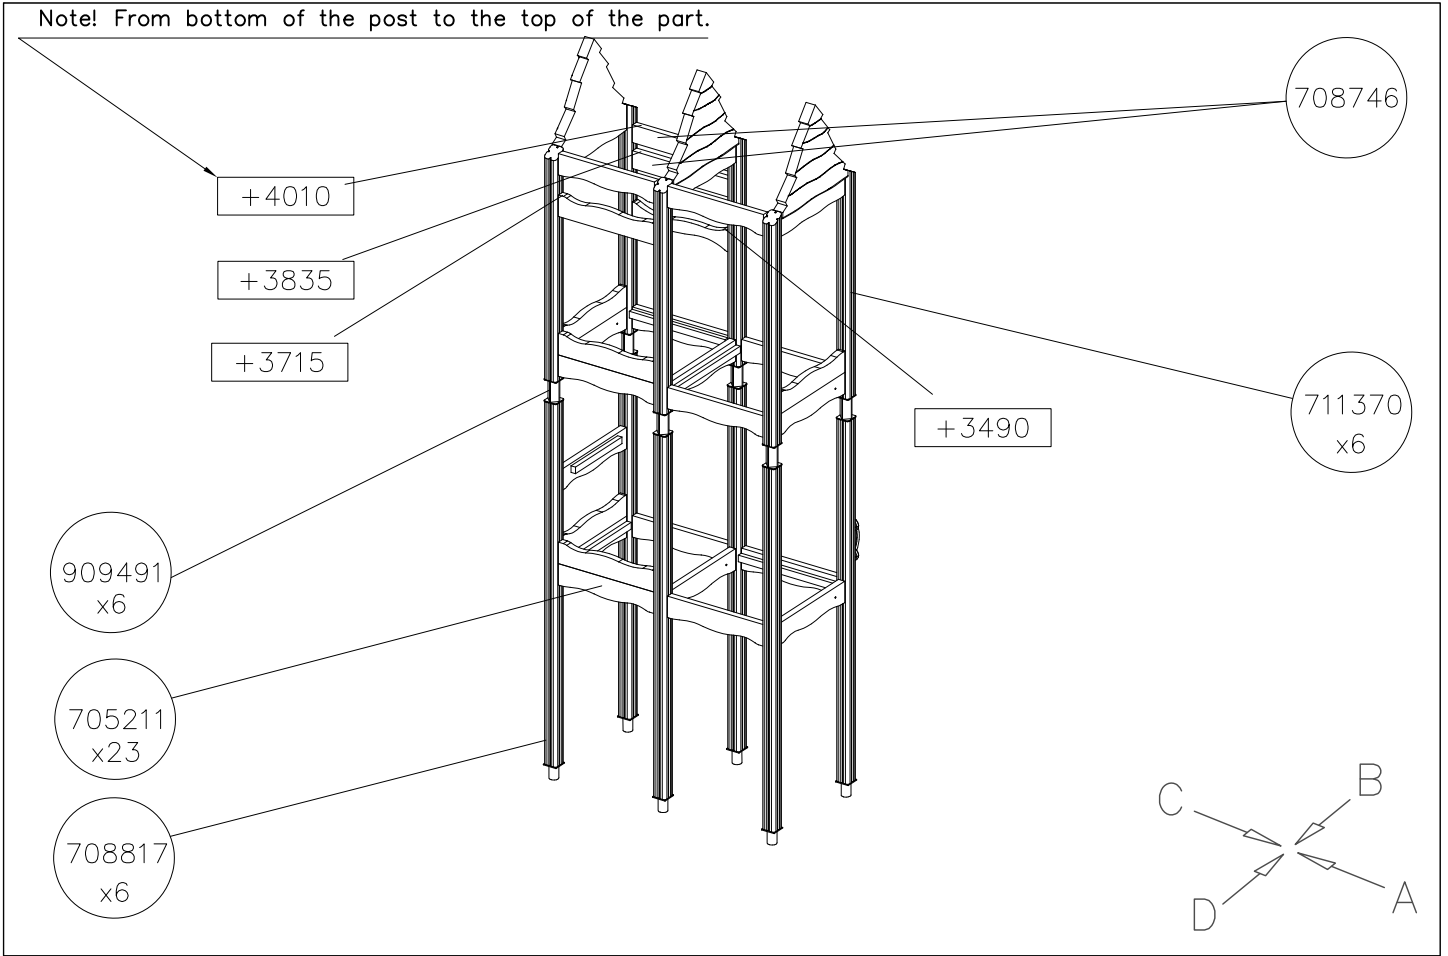

DATE: 25.4.2024

Note! From bottom of the post to the top of the part.