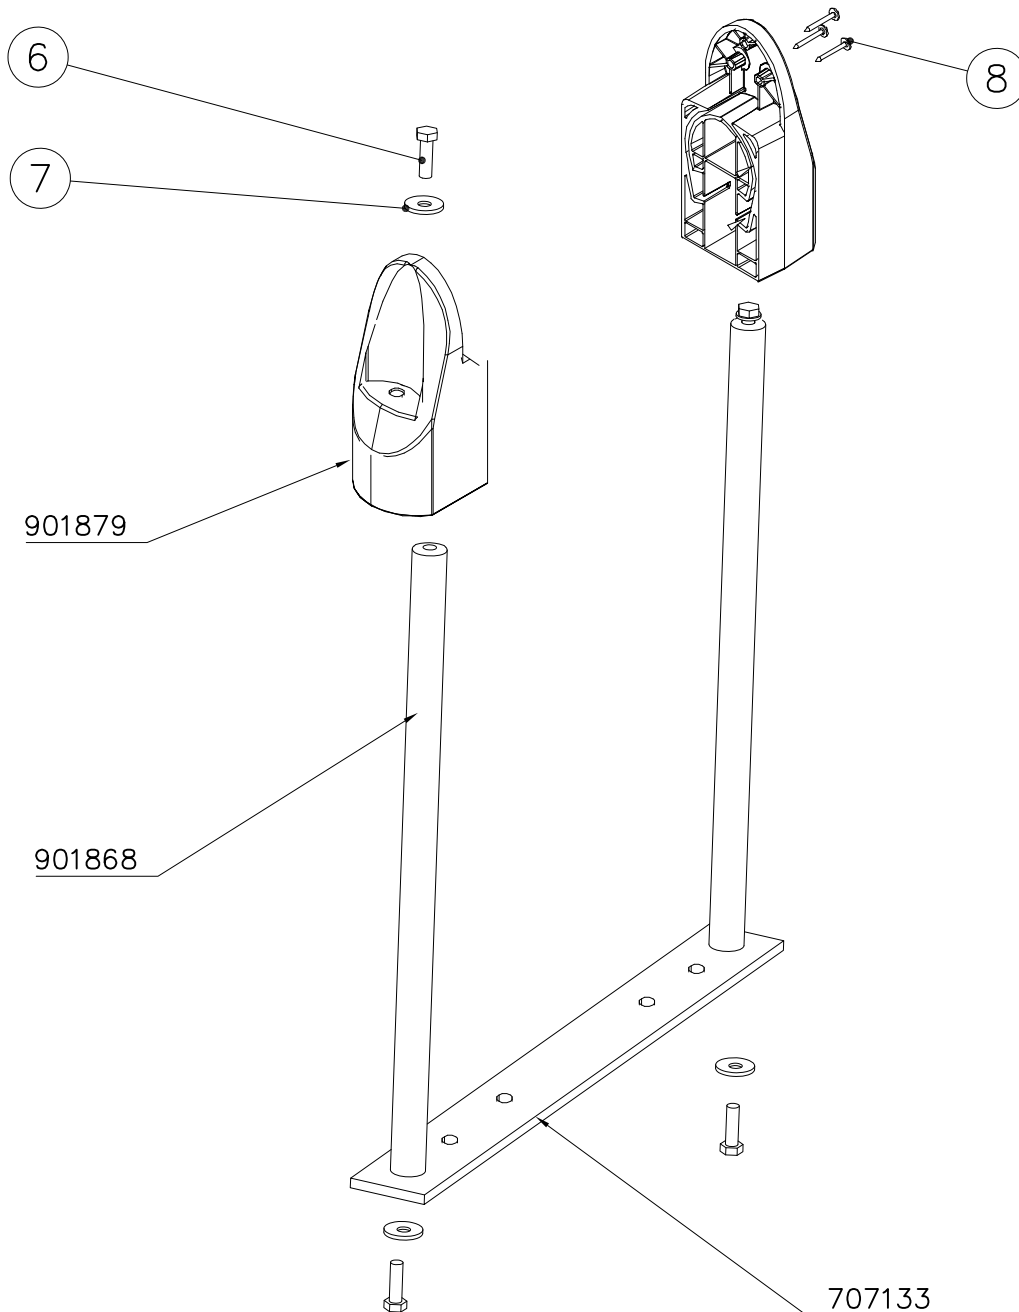

LAPPSET

DEEP FOUNDATION

705308

DATE: 6.10.2023

4(5)

○ 707133	PCS	○ 901868	PCS	○ 901879	PCS	⑥ 909210	PCS	⑦ 905051	PCS	⑧ 980128	PCS
	1		2		2		4		4		6
10x80x745		Ø30x598				M8x40		Ø24/8.4		Ø7x40	

DET 6

Insert sheet metal IN to the plastic cover.