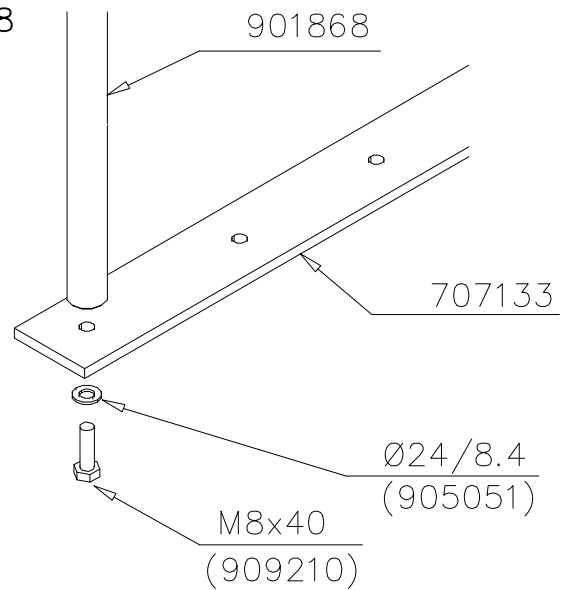

DET 6

Insert sheet metal IN to the plastic cover.

DET 8