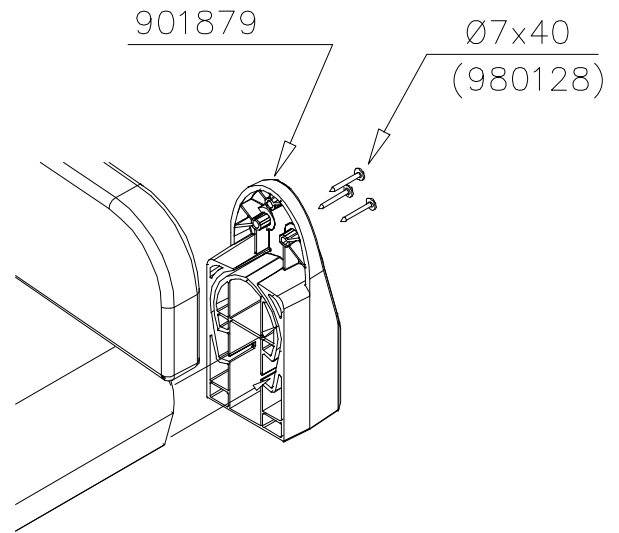

LAPPSET

DEEP FOUNDATION

705308

DATE: 6.10.2023

4(5)

○ 707133	PCS	○ 901868	PCS	○ 901879	PCS	⑥ 909210	PCS	⑦ 905051	PCS	⑧ 980128	PCS
	1		2		2		4		4		6
10x80x745		Ø30x598				M8x40		Ø24/8.4		Ø7x40	

DET 6

Insert sheet metal IN to the plastic cover.