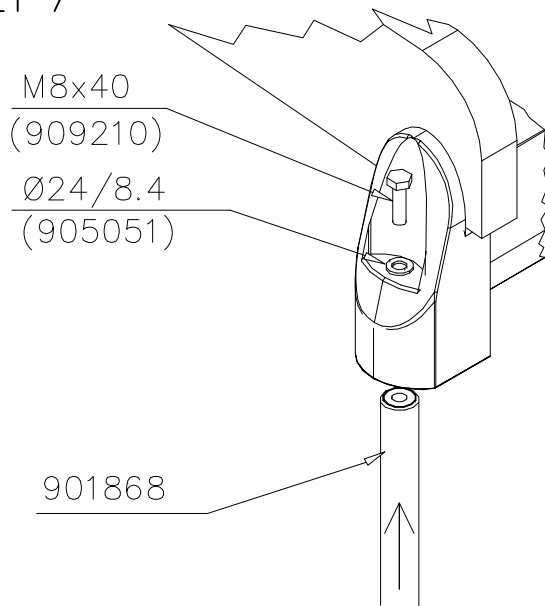

DET 6

Insert sheet metal IN to the plastic cover.

DET 7