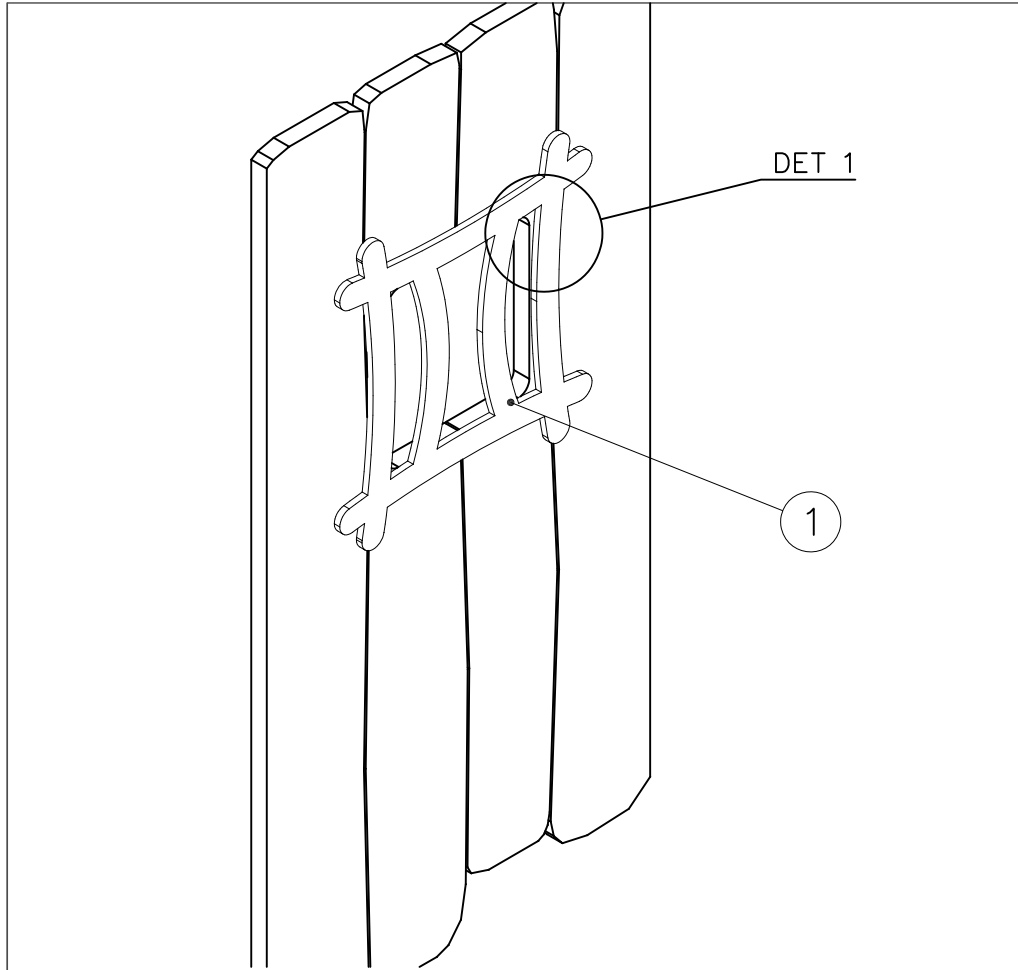

① 710112	PCS	② 980129	PCS
	1		4
10x455x480		Ø5x35	
	PCS		PCS
	PCS		PCS
	PCS		PCS
	PCS		PCS