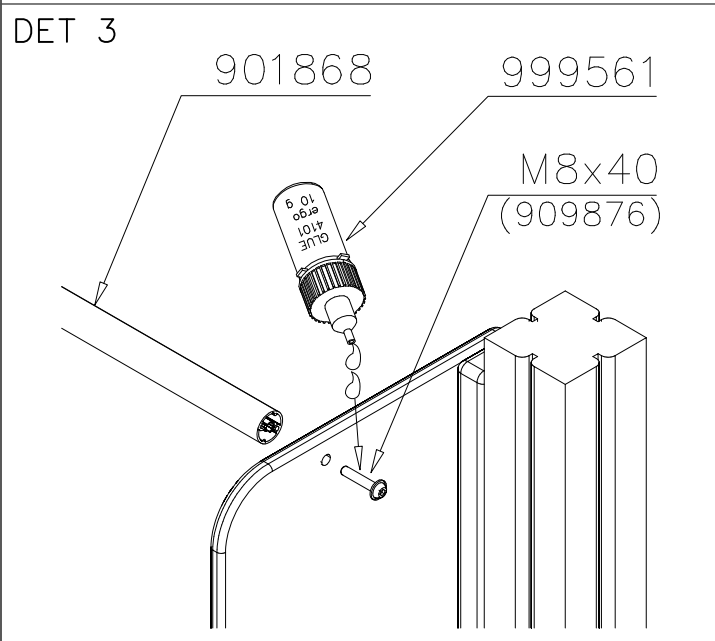

LAPPSET

DEEP FOUNDATION

706234

DATE: 6.10.2023

4(5)

○ 707133	PCS	○ 901868	PCS	○ 901879	PCS	⑥ 909210	PCS	⑦ 905051	PCS	⑧ 980128	PCS
	1		2		2		4		4		6
10x80x745		Ø30x598				M8x40		Ø24/8.4		Ø7x40	

DET 6

Insert sheet metal IN to the plastic cover.