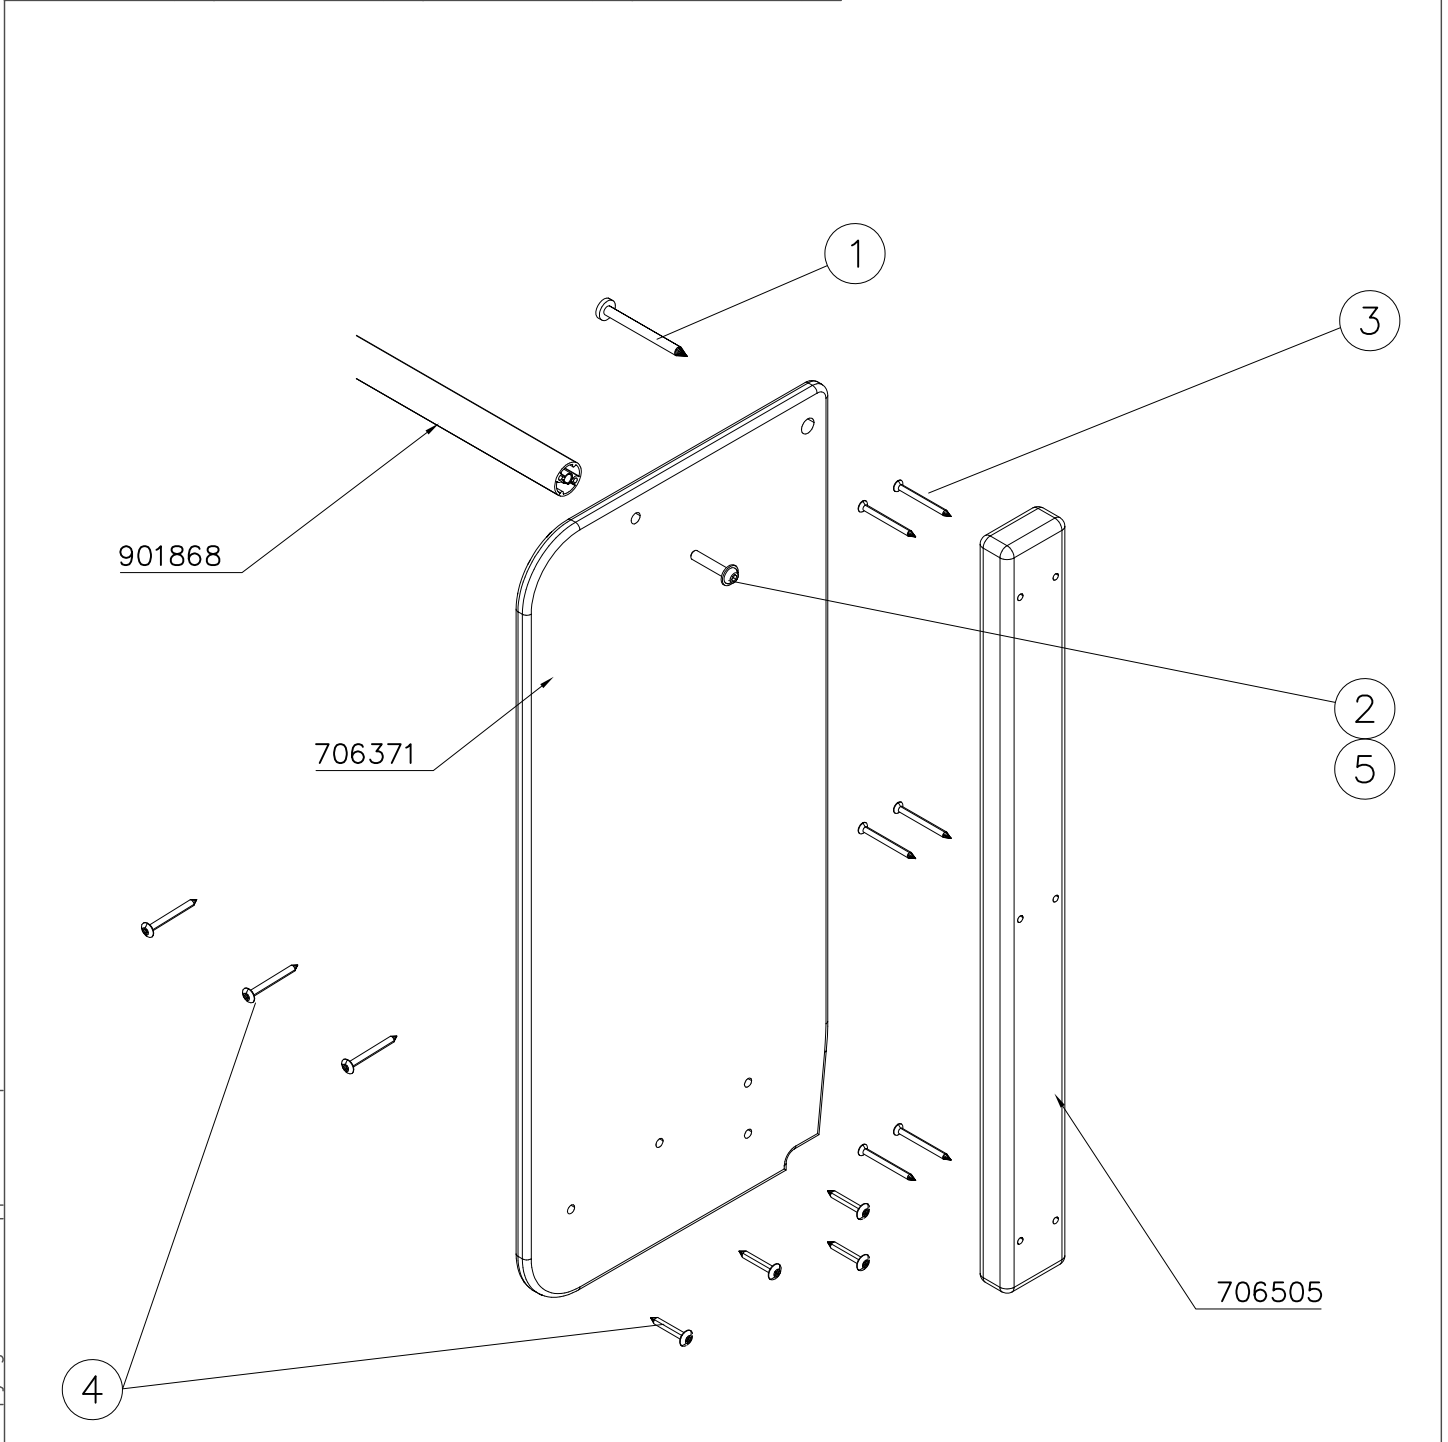

○ SLIDE	PCS	○ 706371	PCS	○ 706505	PCS	○ 901868	PCS	① 903093	PCS	② 909876	PCS
	1		2		2		1		2		2
+870		15x345x750		35x70x730		Ø34x598		Ø8x90		M8x40	
③ 980100	PCS	④ 980128	PCS	⑤ 999561	PCS						
	12		11		1						
Ø5x60		Ø7x40		10g