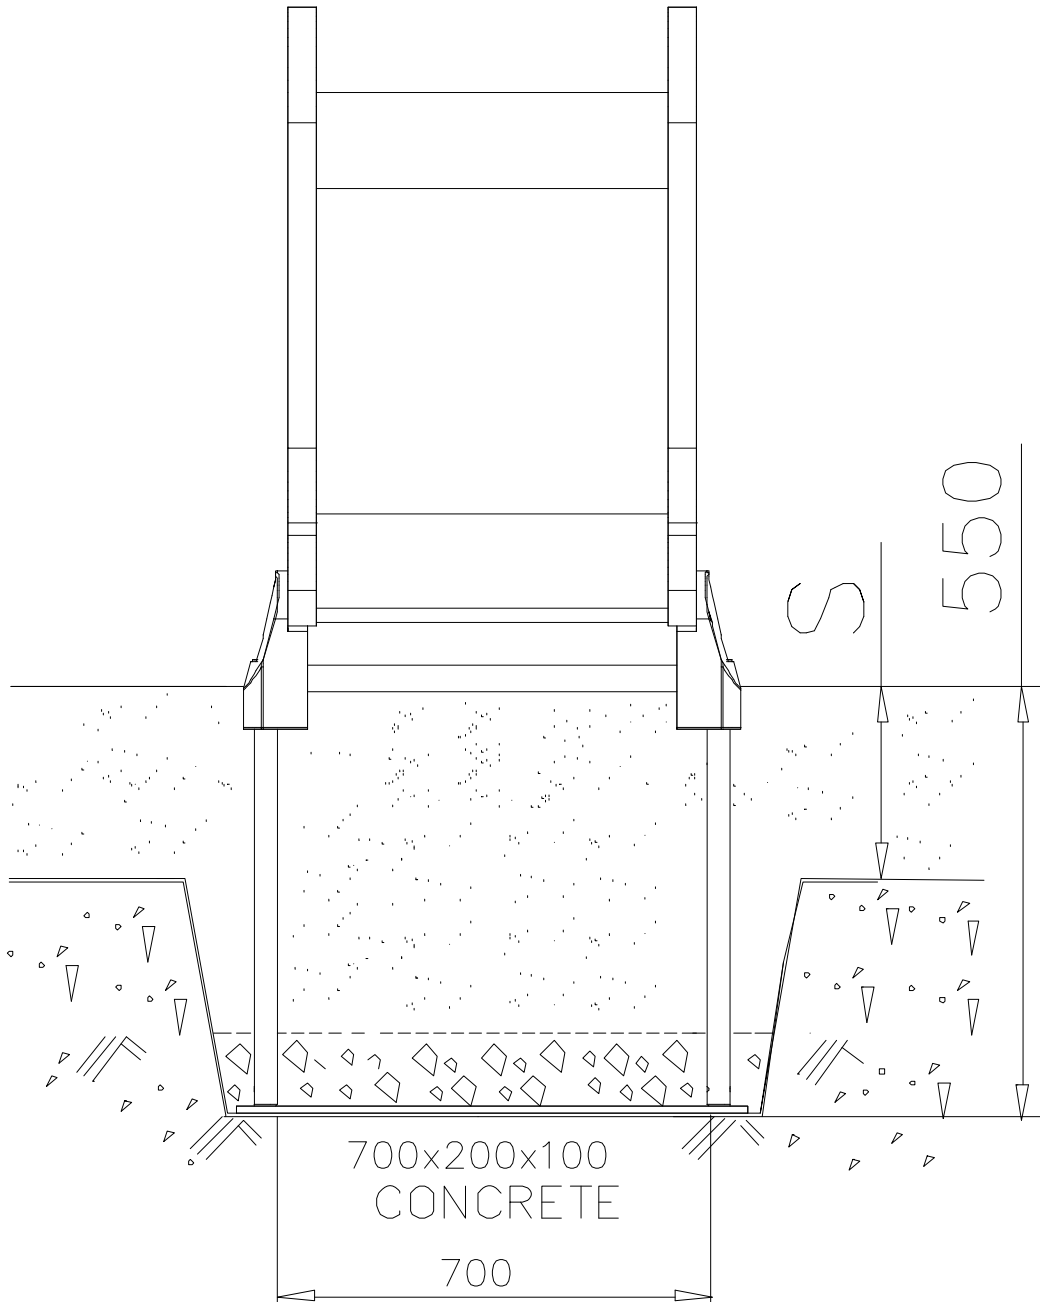

LAPPSET

DEEP FOUNDATION

SLIDE WOOD

DATE: 22.5.2015

1(1)

LAPPSET®
DEEP FOUNDATION

706234

DATE: 6.10.2023