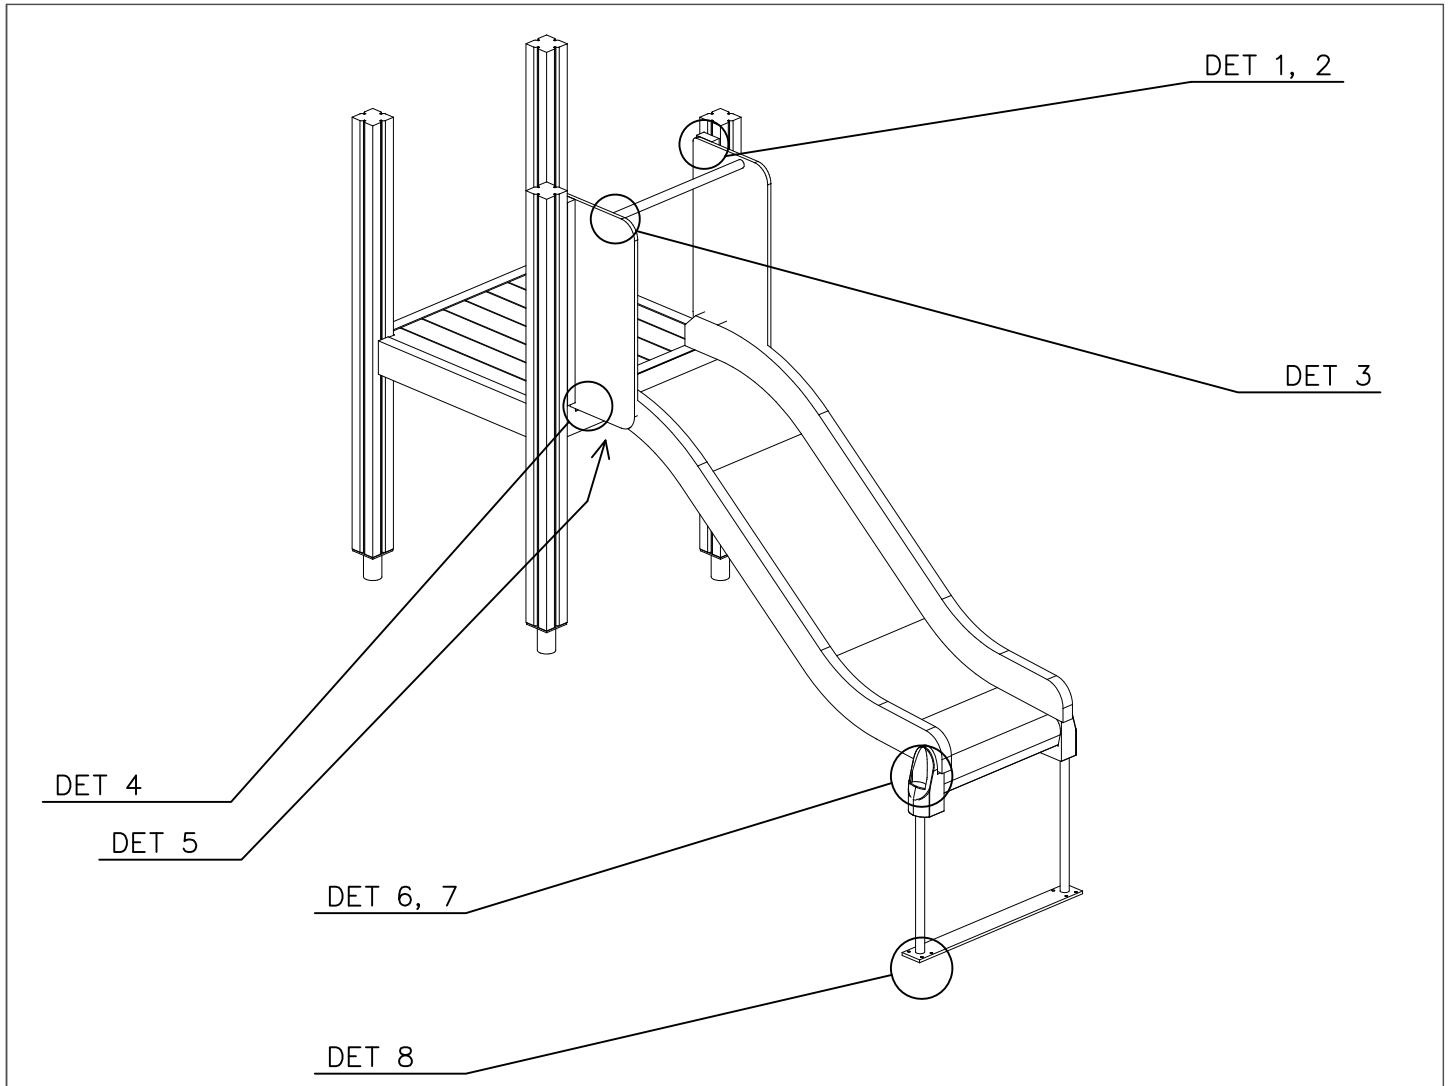

LAPPSET®
DEEP FOUNDATION

706234

DATE: 6.10.2023

1(5)

SLIDE OPTIONS		
+870	706452-001 NATURAL 706452-614 FLORA BROWN	

WALL OPTIONS		
706371	706371-707 GREEN