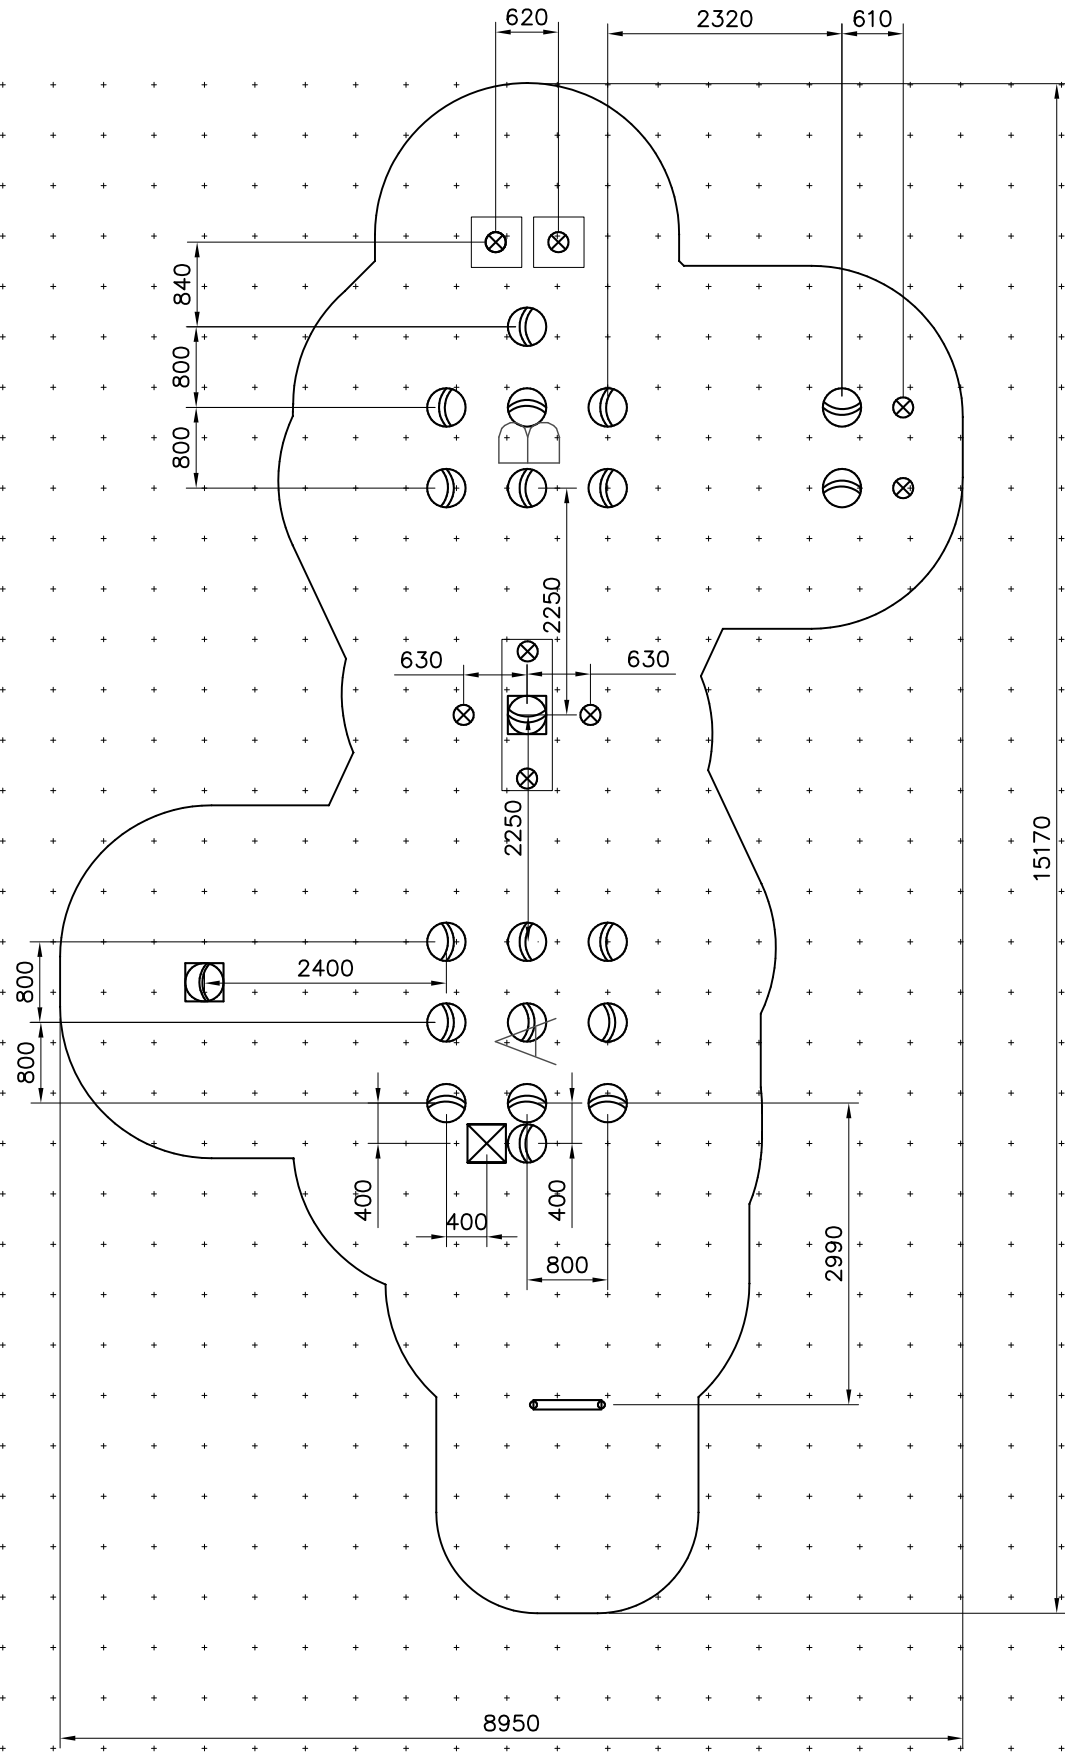

EN/AS Impact Area 71 m²

Grid size = 500 mm

1:100