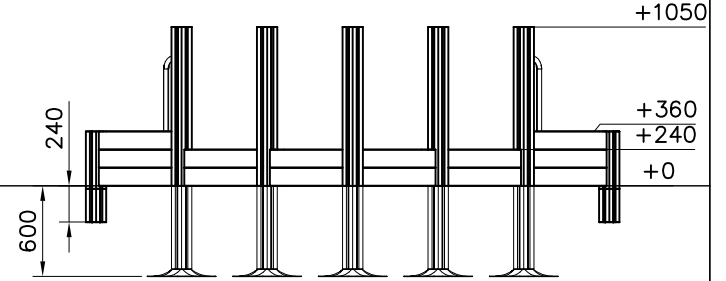

DATE: 24.5.2016

1:50

A

B