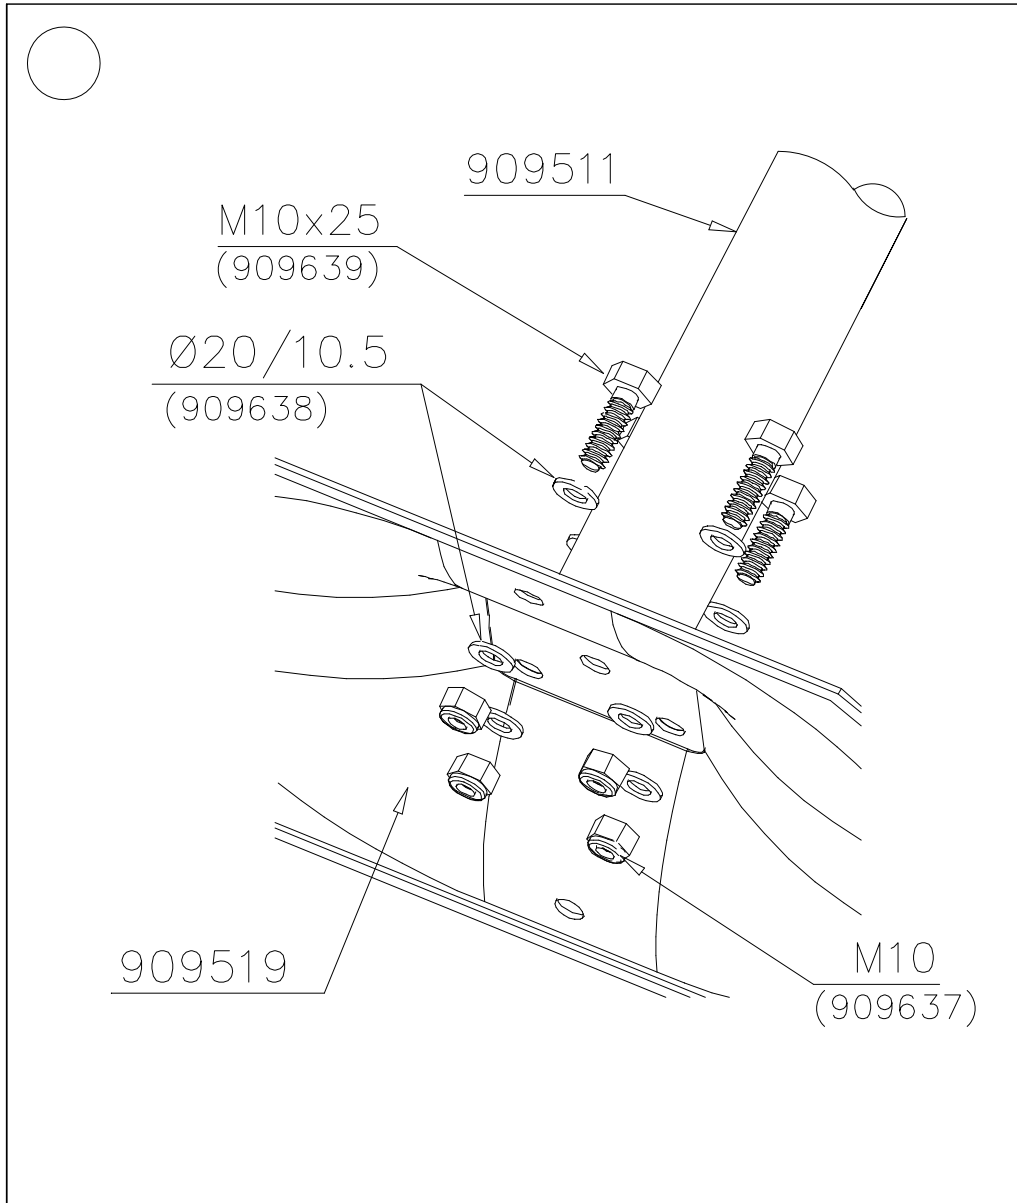

LAPPSET® DEEP FOUNDATION

FOOT

DATE: 15.5.2018

1(1)

①	909511	PCS	②	909519	PCS
		1			1
	90x90x650			50x380x380	
③	909637	PCS	④	909638	PCS
		4			8
	M10			Ø20/10.5	
⑤	909639	PCS	⑥	905104	PCS
		4			4
	M10x25			M10	
		PCS			PCS
		PCS			PCS