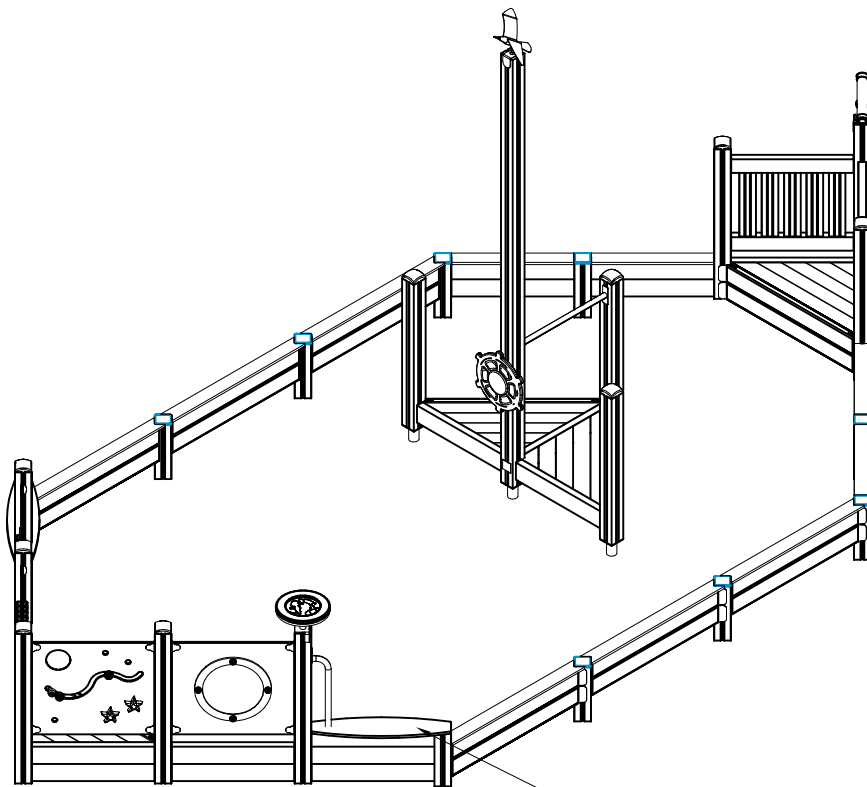

D

Max Falling Height

LAPPSET®
BETON FOUNDATION

FOOT

DATE: 27.10.2015

1(1)

② 905104	PCS		PCS
	4		
 M10	PCS		PCS

905104