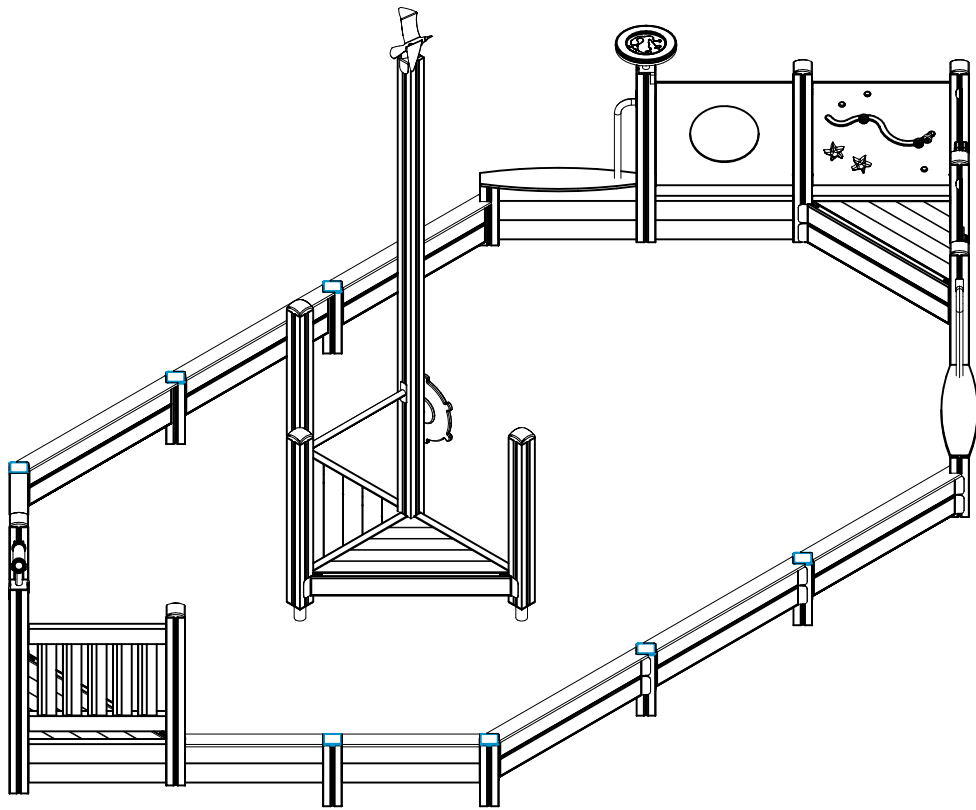

D

Max Falling Height

LAPPSET®
BETON FOUNDATION

FOOT

DATE: 27.10.2015

1(1)

② 905104	PCS		PCS
	4		
 M10	PCS		PCS

905104