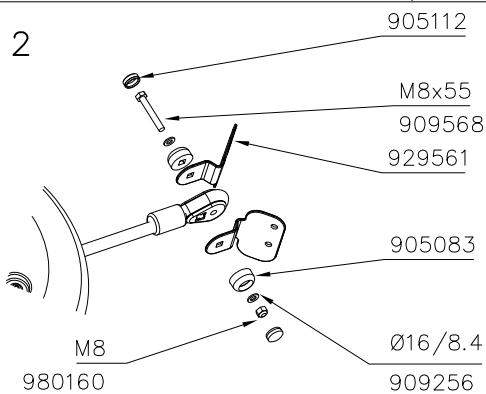

**Product label is delivered by one of following ways:****1) Metal product label and screws**

- Fasten the label with screws.

**2) Label sticker**

- Clean the painted metal or plywood surface from dirt and moisture. Fasten the sticker as shown in the figure 2.
- Note. Do not attach the sticker to rough surfaced laminate or painted wood.

# FOOT

DATE: 15.5.2018

1(1)

① 909511	PCS	② 909519	PCS
	1		1
90x90x650		50x380x380	
③ 909637	PCS	④ 909638	PCS
	4		8
M10		Ø20/10.5	
⑤ 909639	PCS	⑥ 905104	PCS
	4		4
M10x25		M10	

OPTION FOOT

① 911155	PCS		PCS
	1		
90x90x650			

①	929561	PCS	②	909568	PCS
		8			4
				M8x55	
③	901104	PCS	④	900240	PCS
		4			16
	M8x80			Ø8x70	
⑤	905083	PCS	⑥	909256	PCS
		8			28
	Ø32			Ø16/8.4	
⑦	980152	PCS	⑧	980160	PCS
		4			4
	Ø24/8.4			M8	
⑨	905112	PCS	⑩	909633	PCS
		8			4
	Ø22			M8	
		PCS			PCS
		PCS			PCS
		PCS			PCS

DET 1

DET 3

DET 2

①	909850	PCS	②	909633	PCS
		3			3
	M8x25			M8	
③	900240	PCS			PCS
		5			
	Ø8x70				
		PCS			PCS
○	707696	PCS	○	902086	PCS
		1			1
	15x265x275			148x172x254	
		PCS			PCS
		PCS			PCS
		PCS			PCS
		PCS			PCS